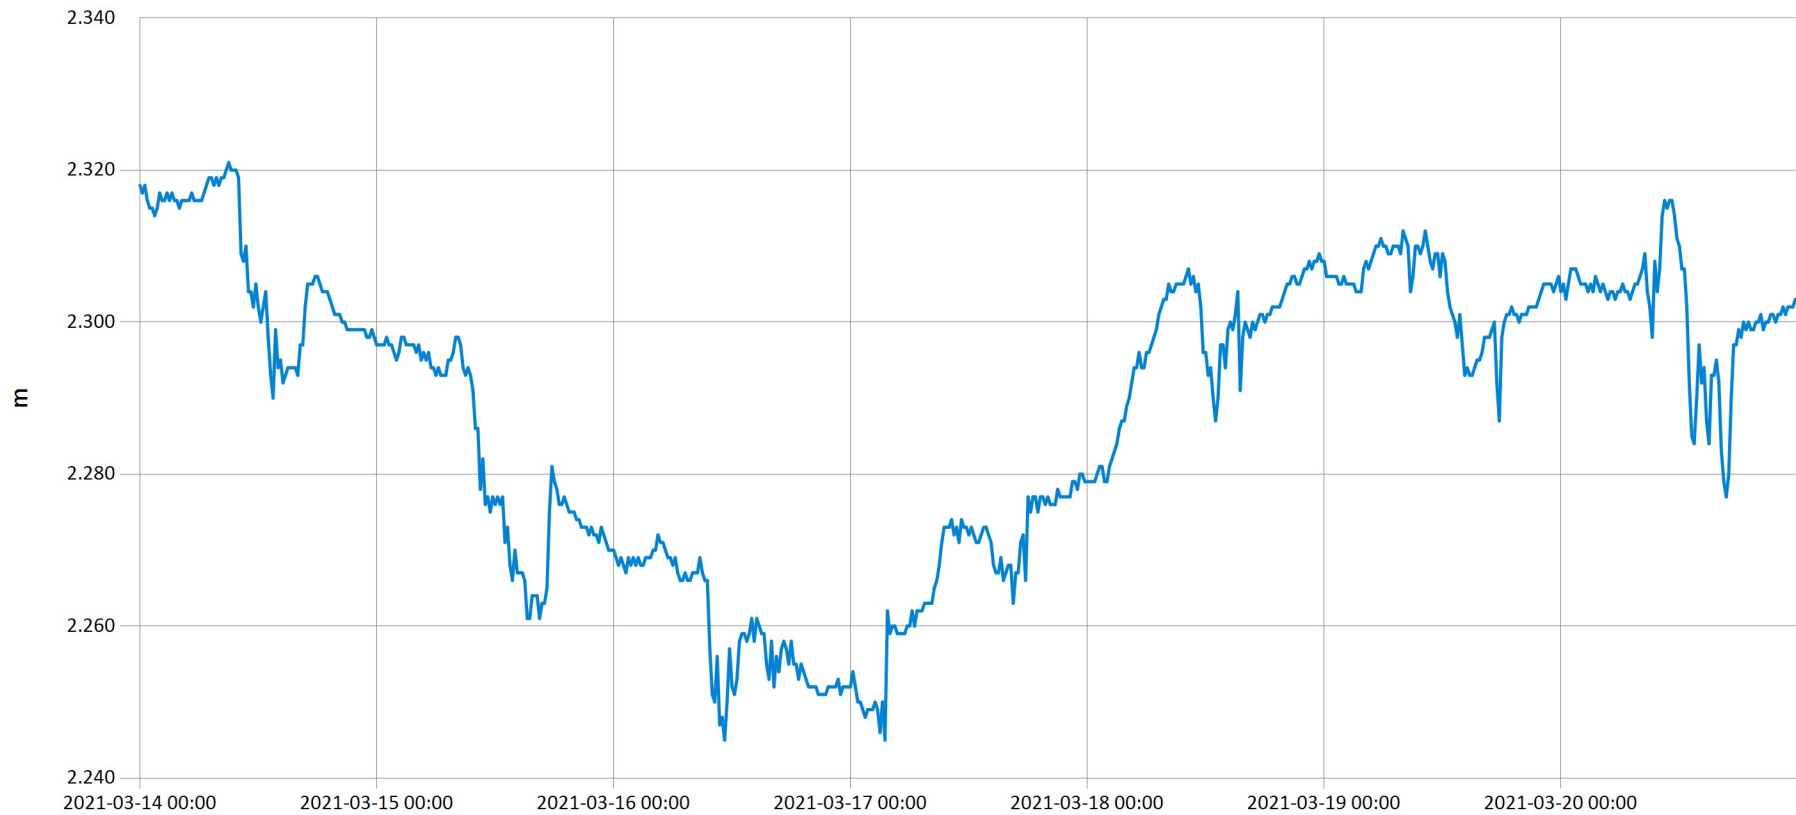

## Time Series Data Report

Weekly bulletin :Akagera-Mfunu

Sep 9, 2021 | 1 of 1

Period Selected: 2021-03-14 00:00 - 2021-03-20 23:59

UTC Offset: +02:00

Water level