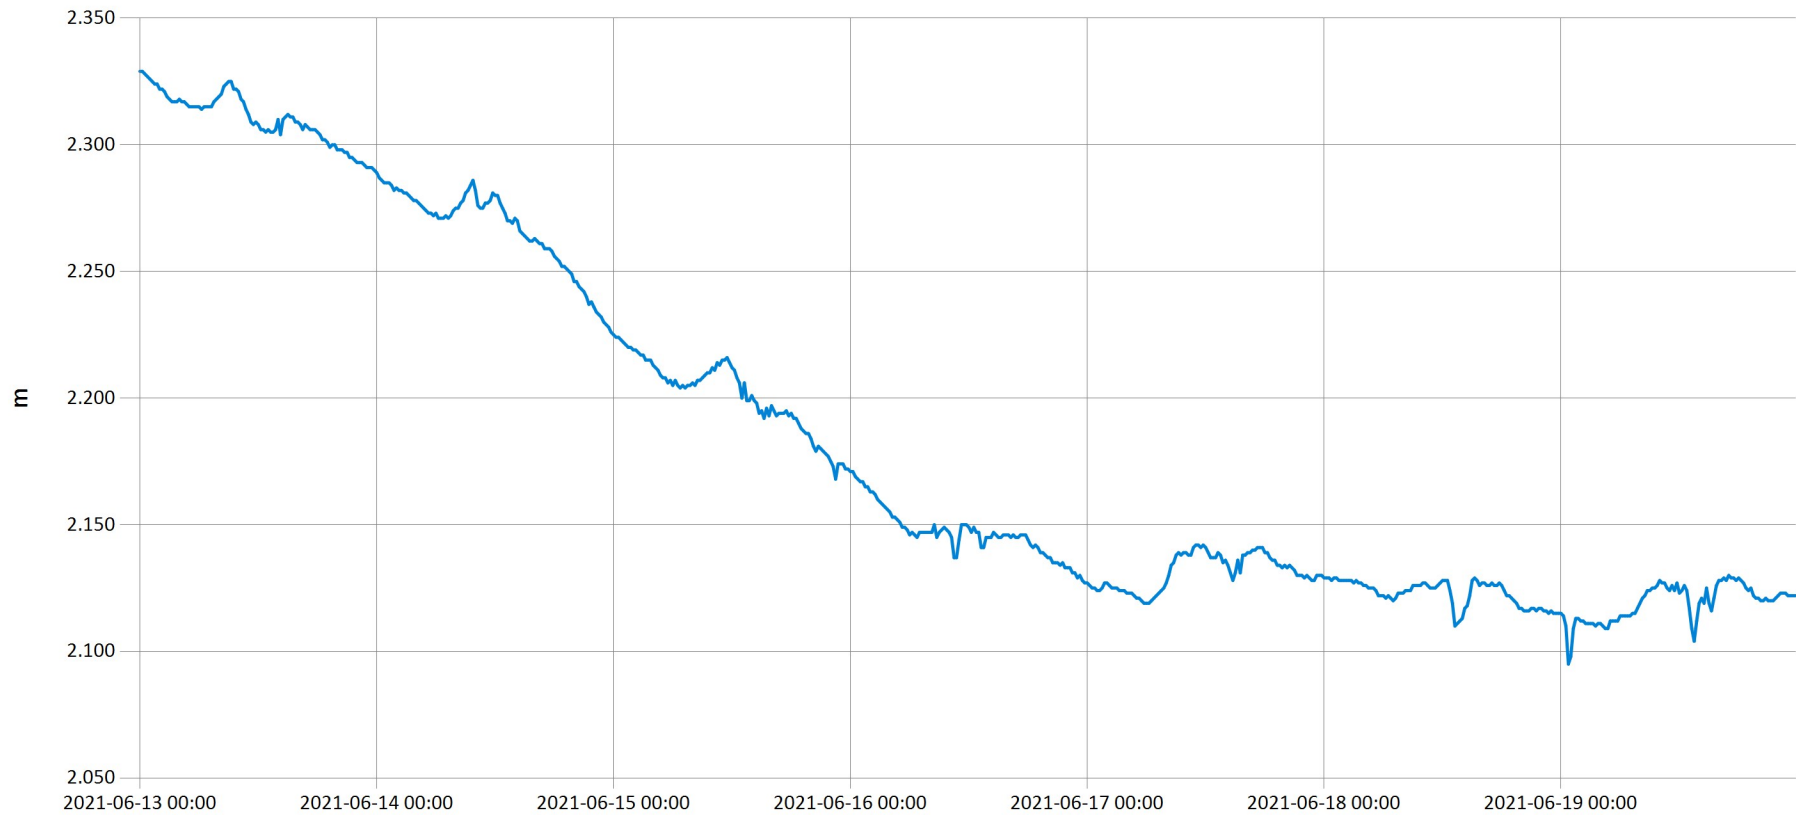

Time Series Data Report

Weekly bulletin :Akagera-Mfunu

Sep 9, 2021 | 1 of 1

Period Selected: 2021-06-13 00:00 - 2021-06-19 23:59

UTC Offset: +02:00

— Water level

DISCLAIMER :

The data made available through this portal is provided by RWB to help the sustainable development of water resources and increase our water knowledge base. We ask that resulting research and studies be published and shared with RWB. Additionally the data is provided 'as is' and RWB takes no responsibility for any loss or damage suffered as a result of using this data. By downloading this data you are explicitly agreeing to these conditions.