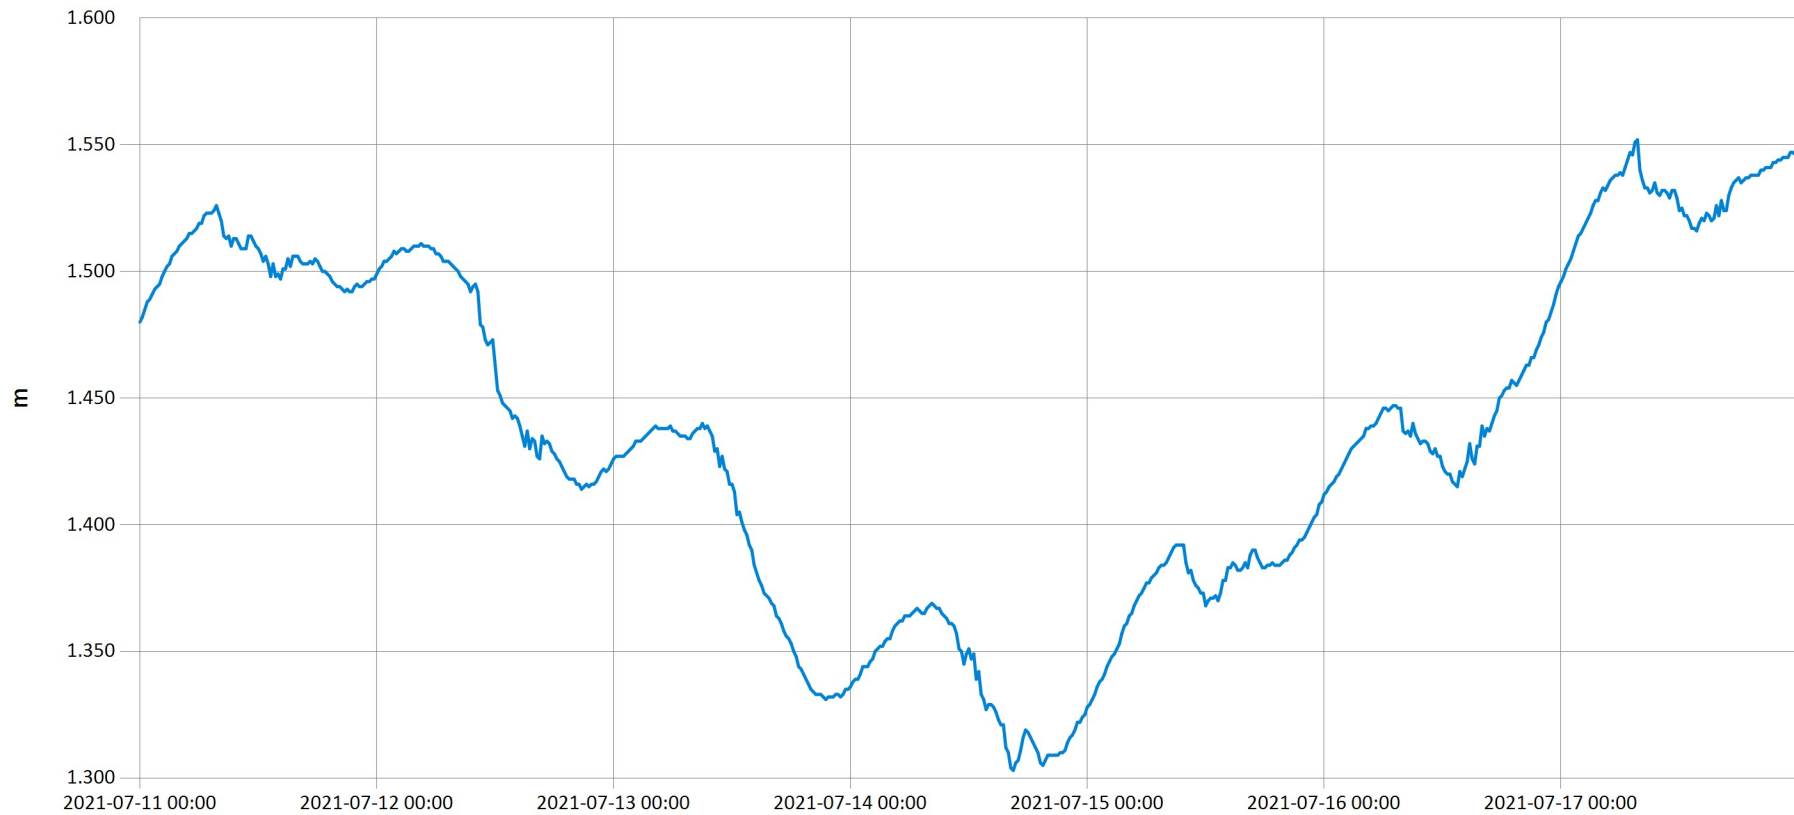

## Time Series Data Report

Weekly bulletin :Akagera-Mfuné

Sep 9, 2021 | 1 of 1

Period Selected: 2021-07-11 00:00 - 2021-07-17 23:59

UTC Offset: +02:00

— Water level

### DISCLAIMER :

The data made available through this portal is provided by RWB to help the sustainable development of water resources and increase our water knowledge base. We ask that resulting research and studies be published and shared with RWB. Additionally the data is provided 'as is' and RWB takes no responsibility for any loss or damage suffered as a result of using this data. By downloading this data you are explicitly agreeing to these conditions.