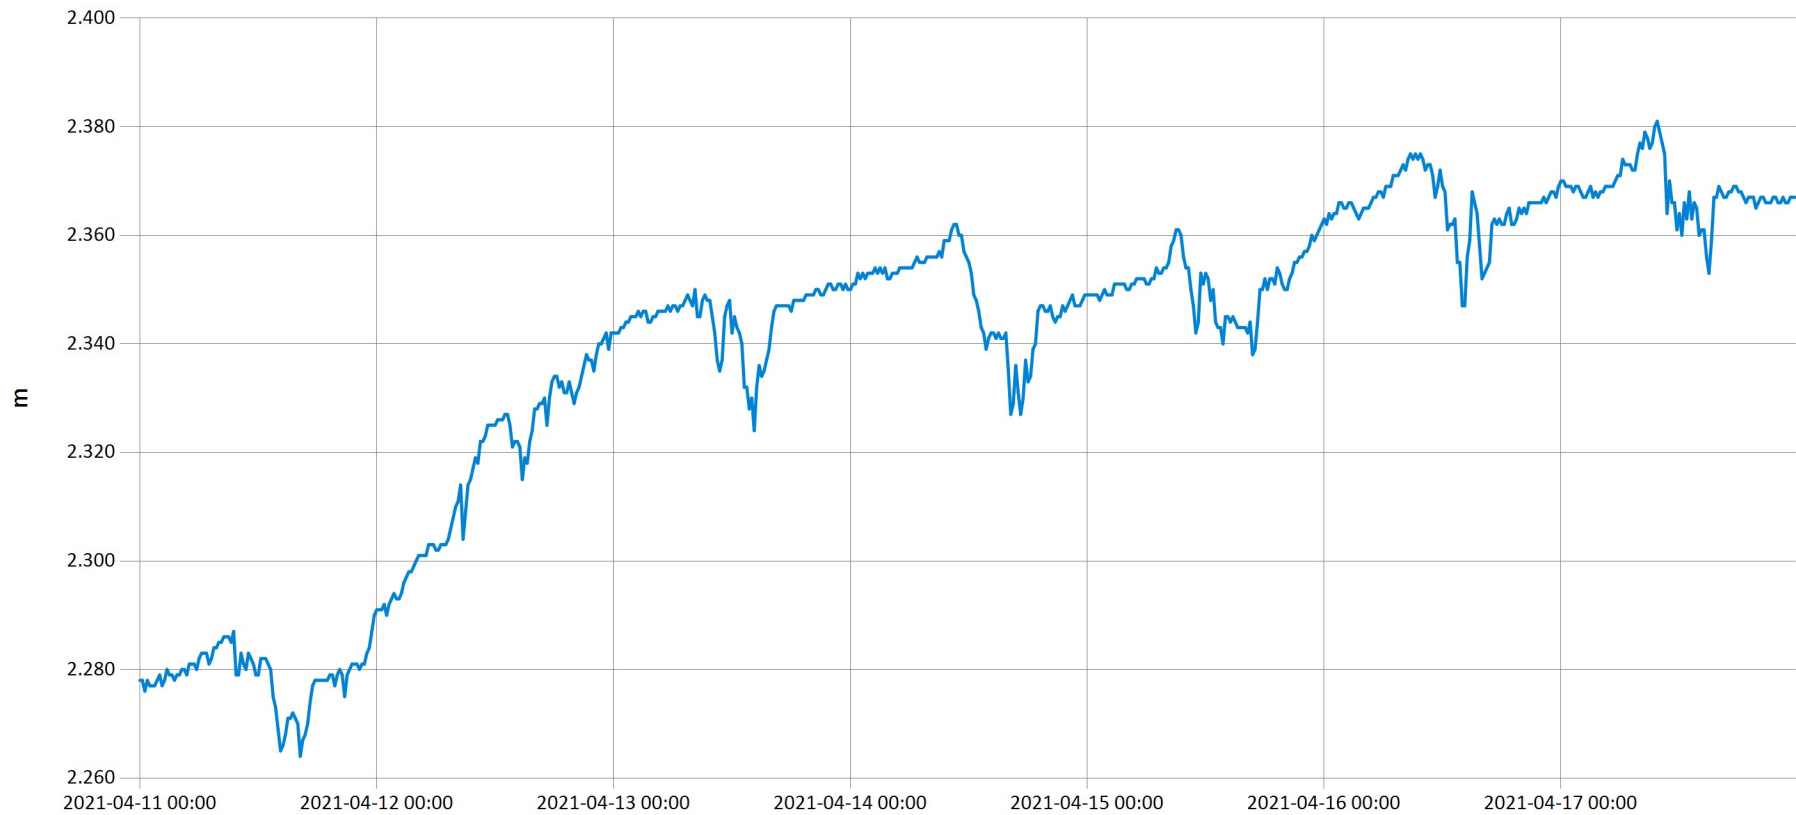

Time Series Data Report

Weekly bulletin :Akagera-Mfunu

Sep 9, 2021 | 1 of 1

Period Selected: 2021-04-11 00:00 - 2021-04-17 23:59

UTC Offset: +02:00

Water level

DISCLAIMER :

The data made available through this portal is provided by RWB to help the sustainable development of water resources and increase our water knowledge base. We ask that resulting research and studies be published and shared with RWB. Additionally the data is provided 'as is' and RWB takes no responsibility for any loss or damage suffered as a result of using this data. By downloading this data you are explicitly agreeing to these conditions.