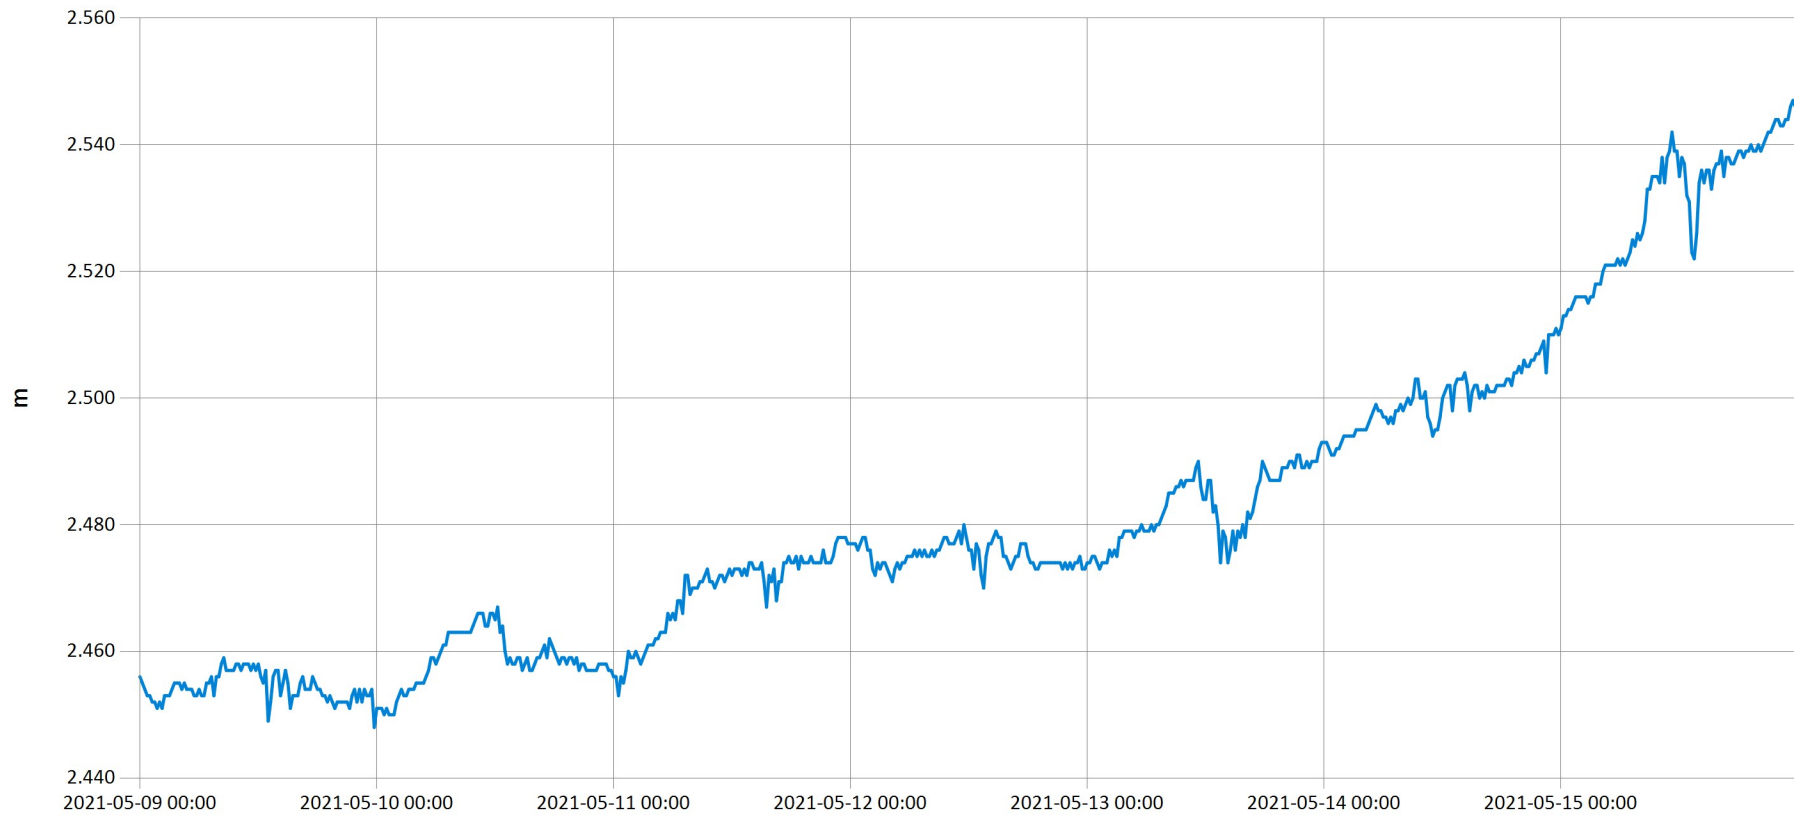

Time Series Data Report

Weekly bulletin :Akagera-Mfuné

Sep 10, 2021 | 1 of 1

Period Selected: 2021-05-09 00:00 - 2021-05-15 23:59

UTC Offset: +02:00

— Water level

DISCLAIMER :

The data made available through this portal is provided by RWB to help the sustainable development of water resources and increase our water knowledge base. We ask that resulting research and studies be published and shared with RWB. Additionally the data is provided 'as is' and RWB takes no responsibility for any loss or damage suffered as a result of using this data. By downloading this data you are explicitly agreeing to these conditions.