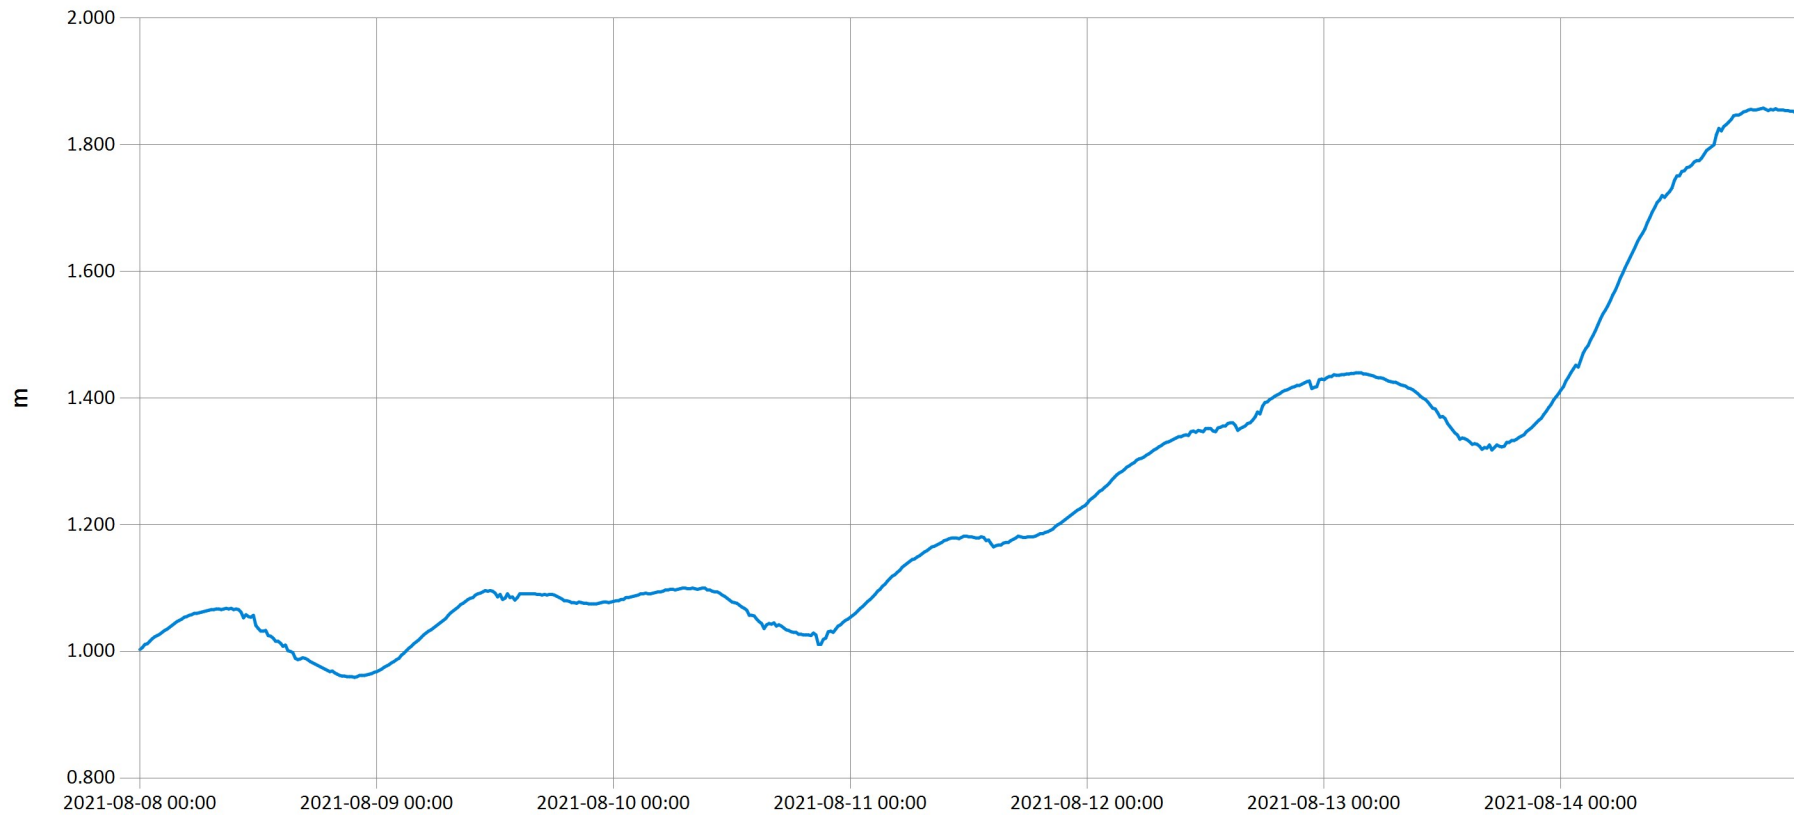

## Time Series Data Report

Weekly bulletin :Akagera-Mfunu

Sep 9, 2021 | 1 of 1

Period Selected: 2021-08-08 00:00 - 2021-08-14 23:59

UTC Offset: +02:00

— Water level

### DISCLAIMER :

The data made available through this portal is provided by RWB to help the sustainable development of water resources and increase our water knowledge base. We ask that resulting research and studies be published and shared with RWB. Additionally the data is provided 'as is' and RWB takes no responsibility for any loss or damage suffered as a result of using this data. By downloading this data you are explicitly agreeing to these conditions.