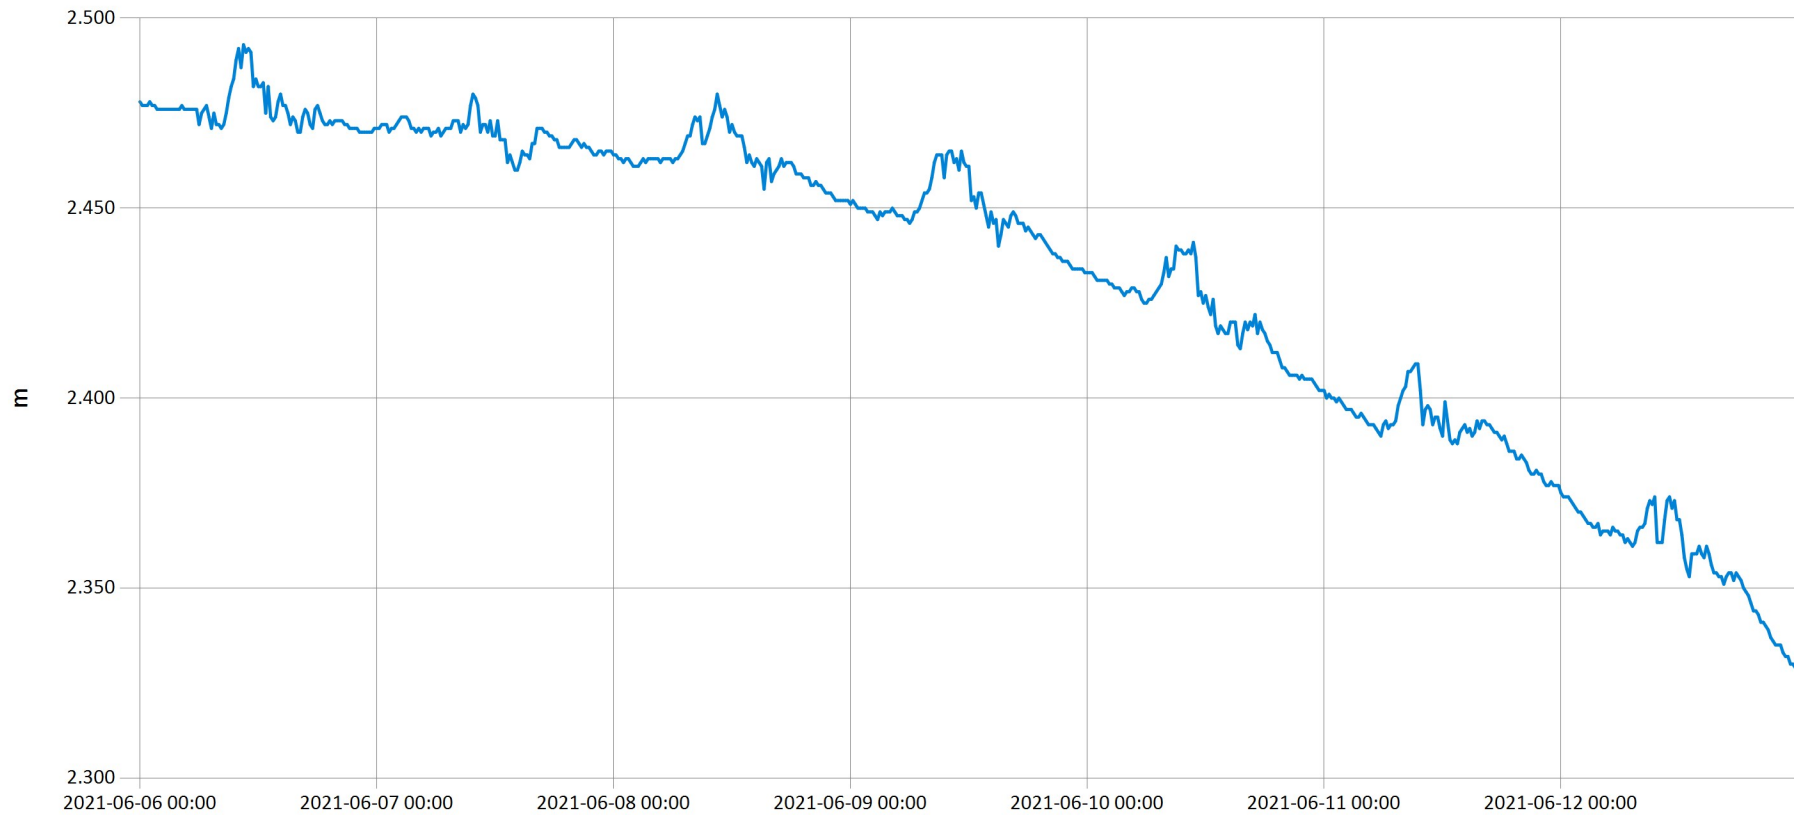

Time Series Data Report

Weekly bulletin :Akagera-Mfuné

Sep 9, 2021 | 1 of 1

Period Selected: 2021-06-06 00:00 - 2021-06-12 23:59

UTC Offset: +02:00

— Water level

DISCLAIMER :

The data made available through this portal is provided by RWB to help the sustainable development of water resources and increase our water knowledge base. We ask that resulting research and studies be published and shared with RWB. Additionally the data is provided 'as is' and RWB takes no responsibility for any loss or damage suffered as a result of using this data. By downloading this data you are explicitly agreeing to these conditions.