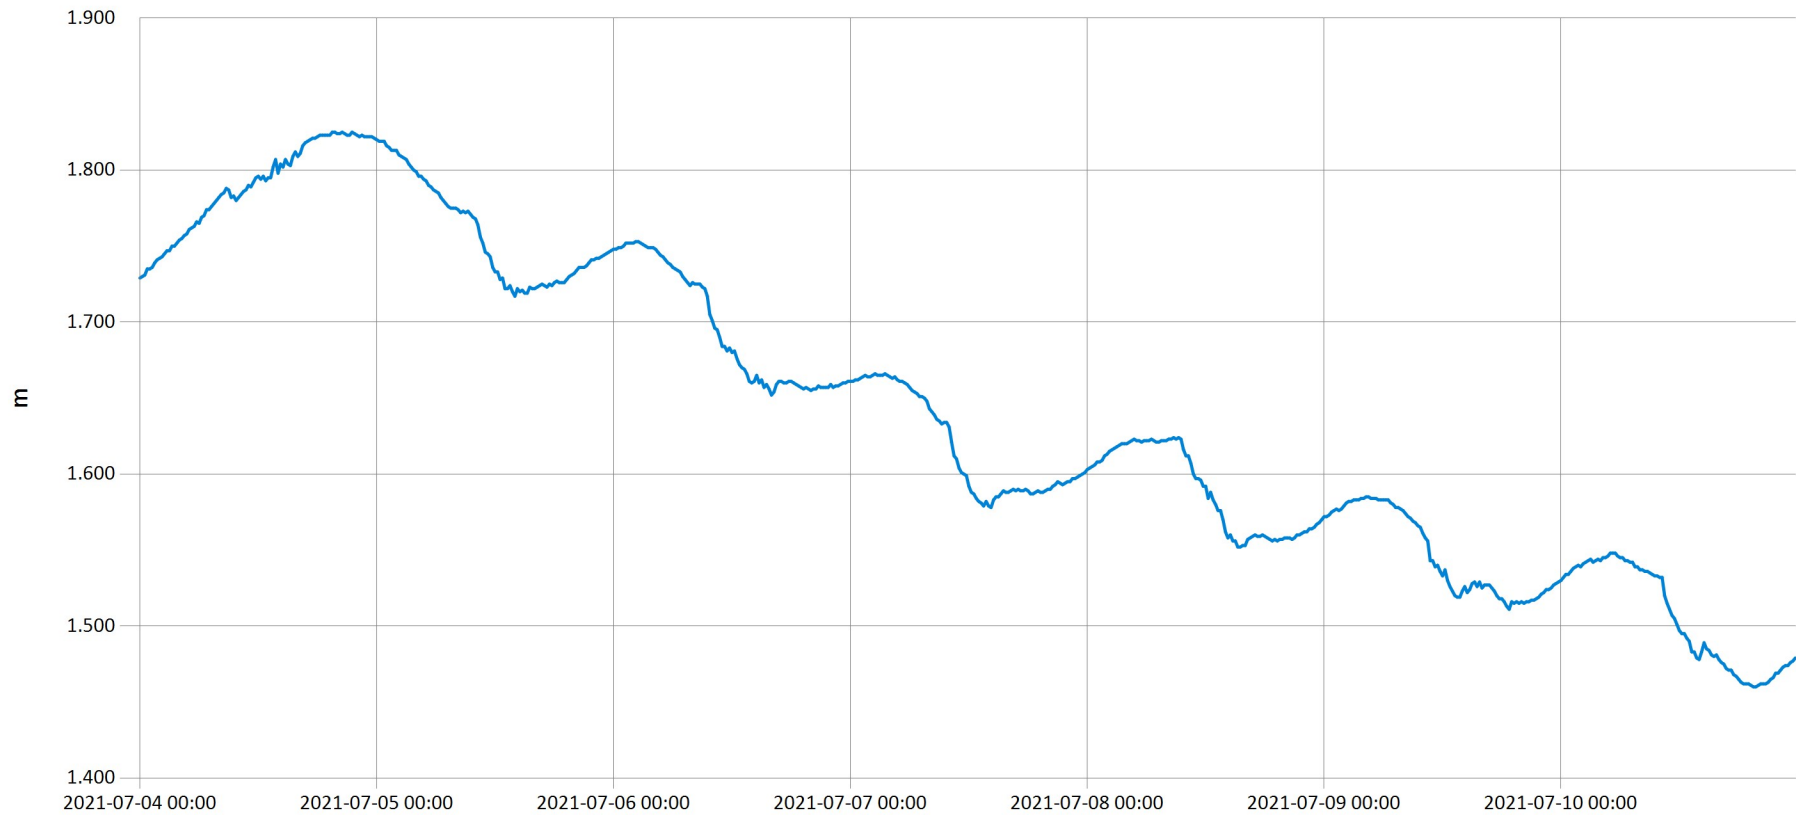

## Time Series Data Report

Weekly bulletin :Akagera-Mfunu

Sep 9, 2021 | 1 of 1

Period Selected: 2021-07-04 00:00 - 2021-07-10 23:59

UTC Offset: +02:00

— Water level

### DISCLAIMER :

The data made available through this portal is provided by RWB to help the sustainable development of water resources and increase our water knowledge base. We ask that resulting research and studies be published and shared with RWB. Additionally the data is provided 'as is' and RWB takes no responsibility for any loss or damage suffered as a result of using this data. By downloading this data you are explicitly agreeing to these conditions.