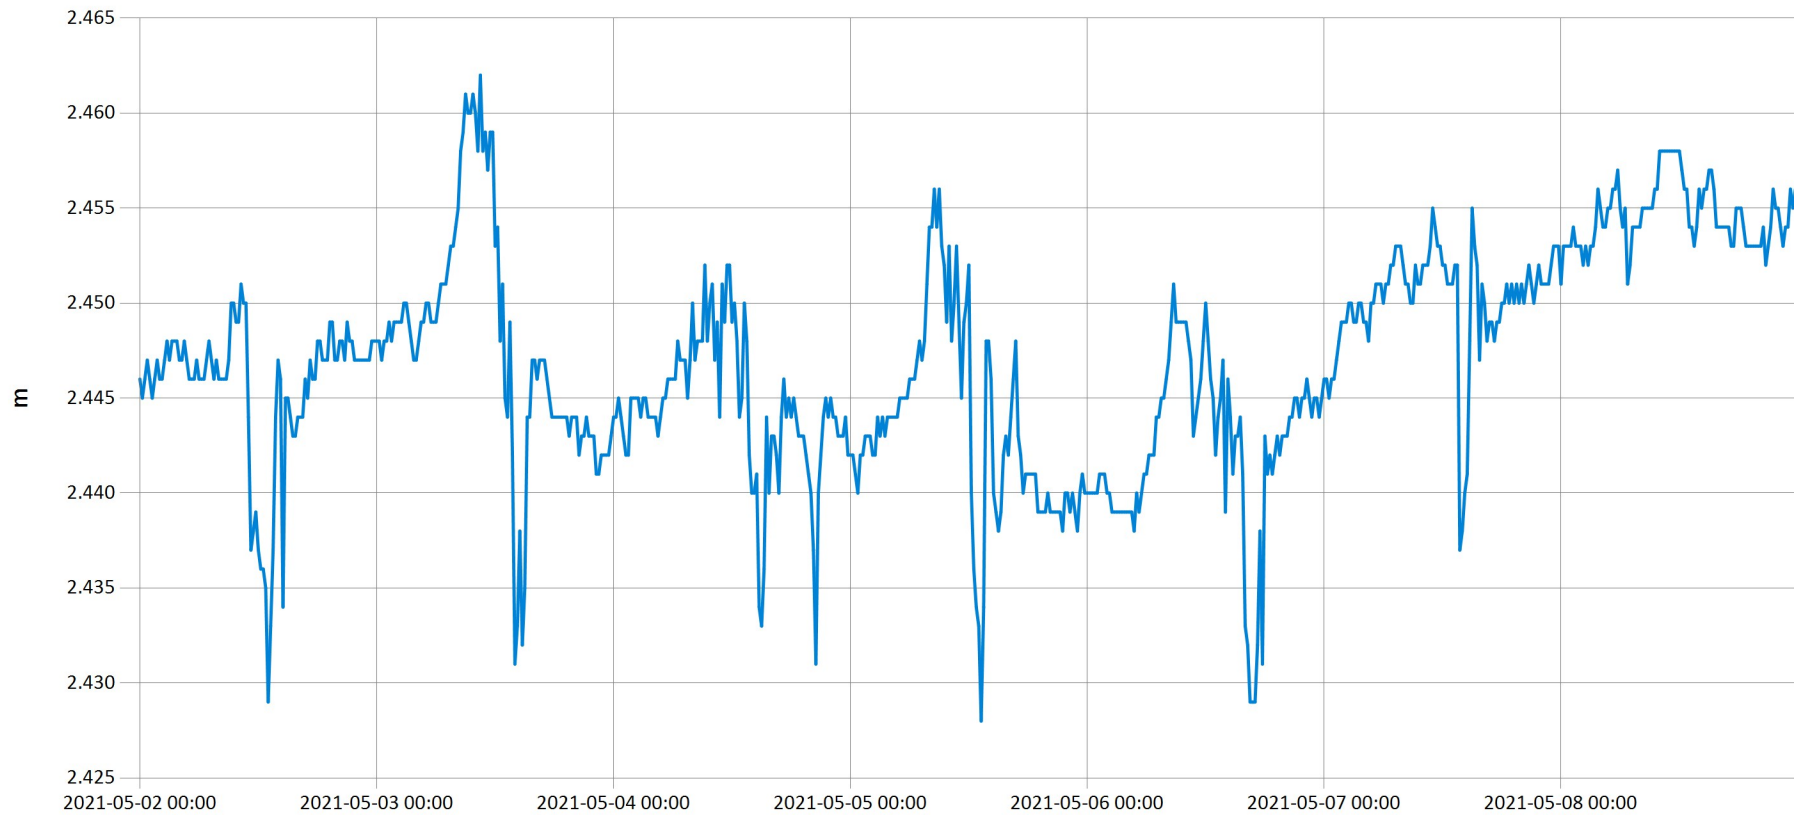

Time Series Data Report

Weekly bulletin :Akagera-Mfunu

Sep 9, 2021 | 1 of 1

Period Selected: 2021-05-02 00:00 - 2021-05-08 23:59

UTC Offset: +02:00

— Water level

DISCLAIMER :

The data made available through this portal is provided by RWB to help the sustainable development of water resources and increase our water knowledge base. We ask that resulting research and studies be published and shared with RWB. Additionally the data is provided 'as is' and RWB takes no responsibility for any loss or damage suffered as a result of using this data. By downloading this data you are explicitly agreeing to these conditions.