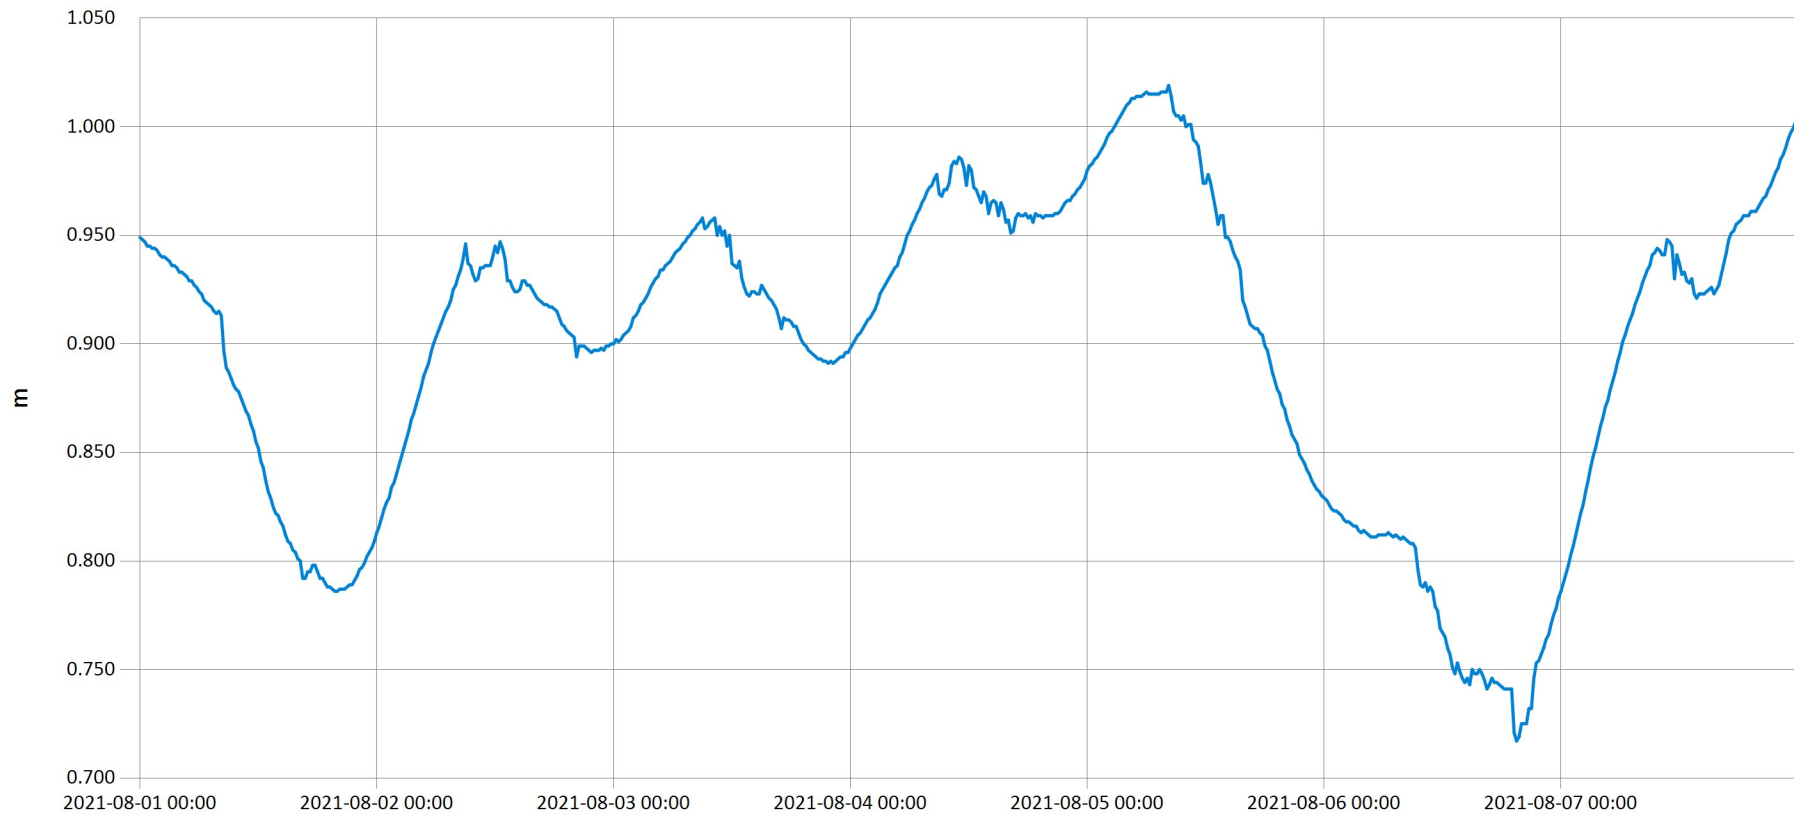

Time Series Data Report

Weekly bulletin :Akagera-Mfunu

Sep 9, 2021 | 1 of 1

Period Selected: 2021-08-01 00:00 - 2021-08-07 23:59

UTC Offset: +02:00

— Water level

DISCLAIMER :

The data made available through this portal is provided by RWB to help the sustainable development of water resources and increase our water knowledge base. We ask that resulting research and studies be published and shared with RWB. Additionally the data is provided 'as is' and RWB takes no responsibility for any loss or damage suffered as a result of using this data. By downloading this data you are explicitly agreeing to these conditions.