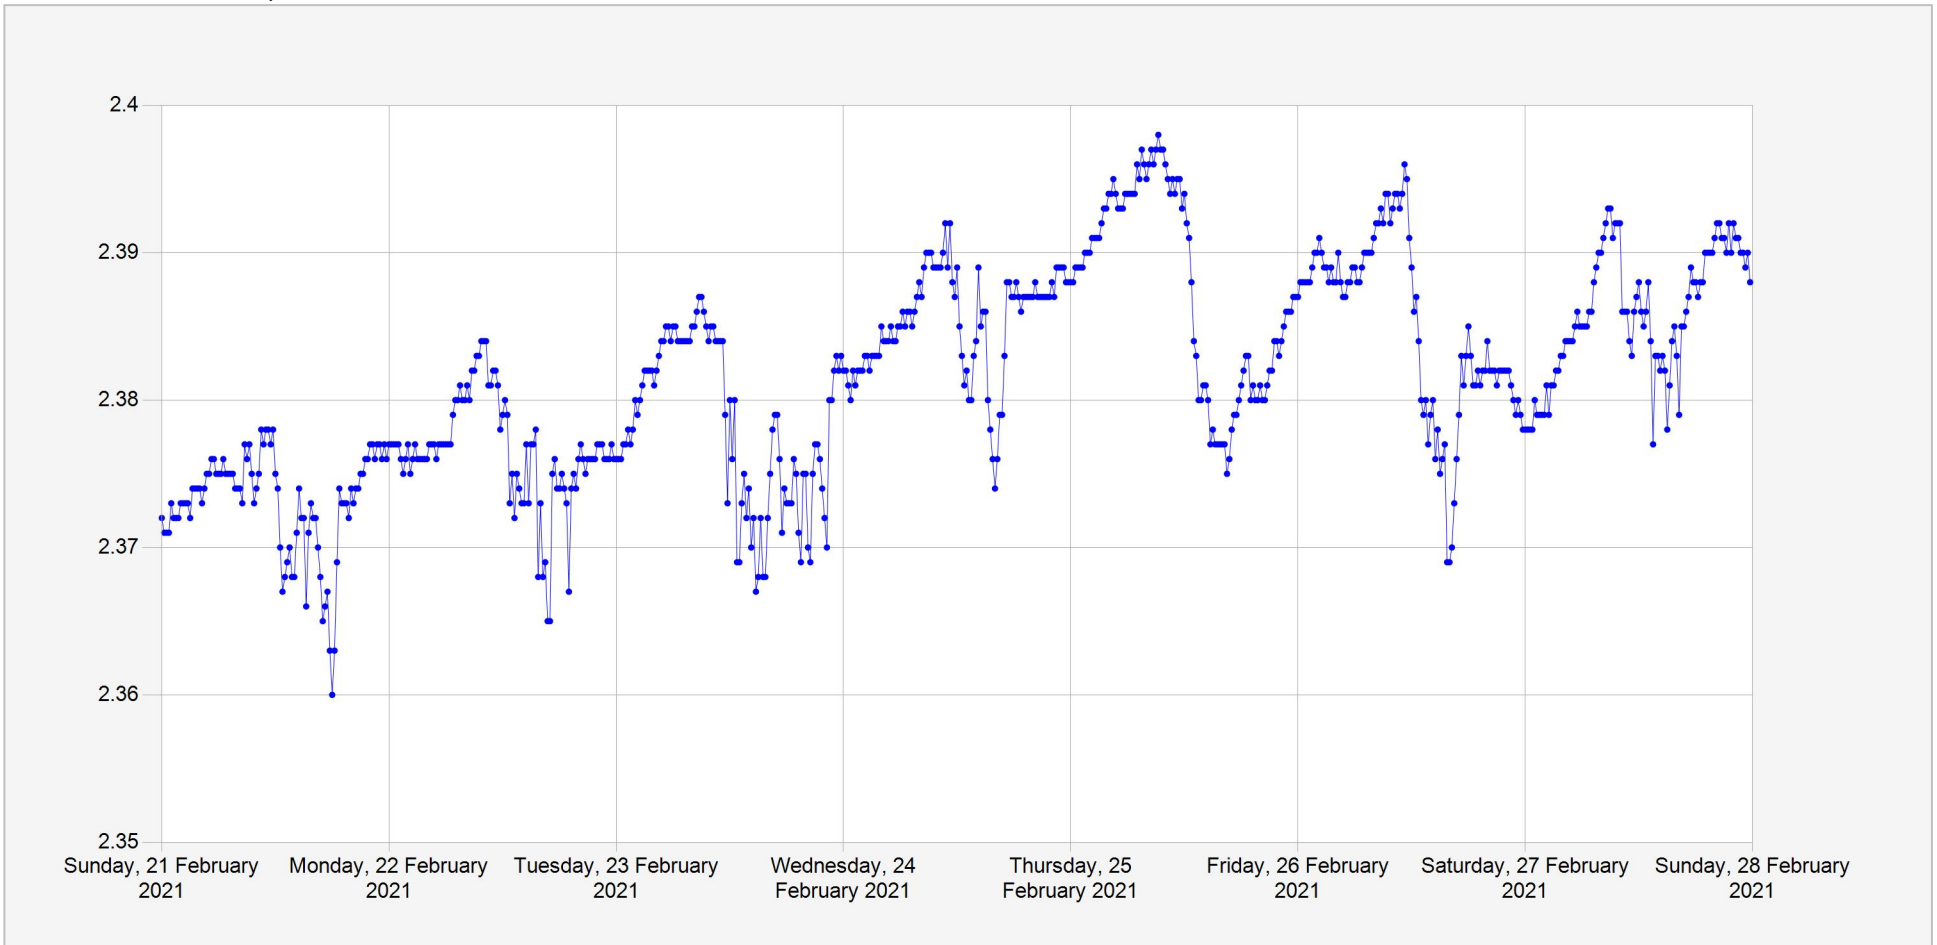

Mfune Akagera Daily Water Level

Units: m
Identifier: Stage.Telemetry@255501
Location: Mfune

Week of: 2021-February-21

Date Processed: March 5, 2021 14:50

Page 1 of 1

DISCLAIMER :

The data made available through this portal is provided by RWFA to help the sustainable development of water resources and increase our water knowledge base. We ask that resulting research and studies be published and shared with RWFA. Additionally the data is provided 'as is' and RWFA takes no responsibility for any loss or damage suffered as a result of using this data. By downloading this data you are explicitly agreeing to these conditions.