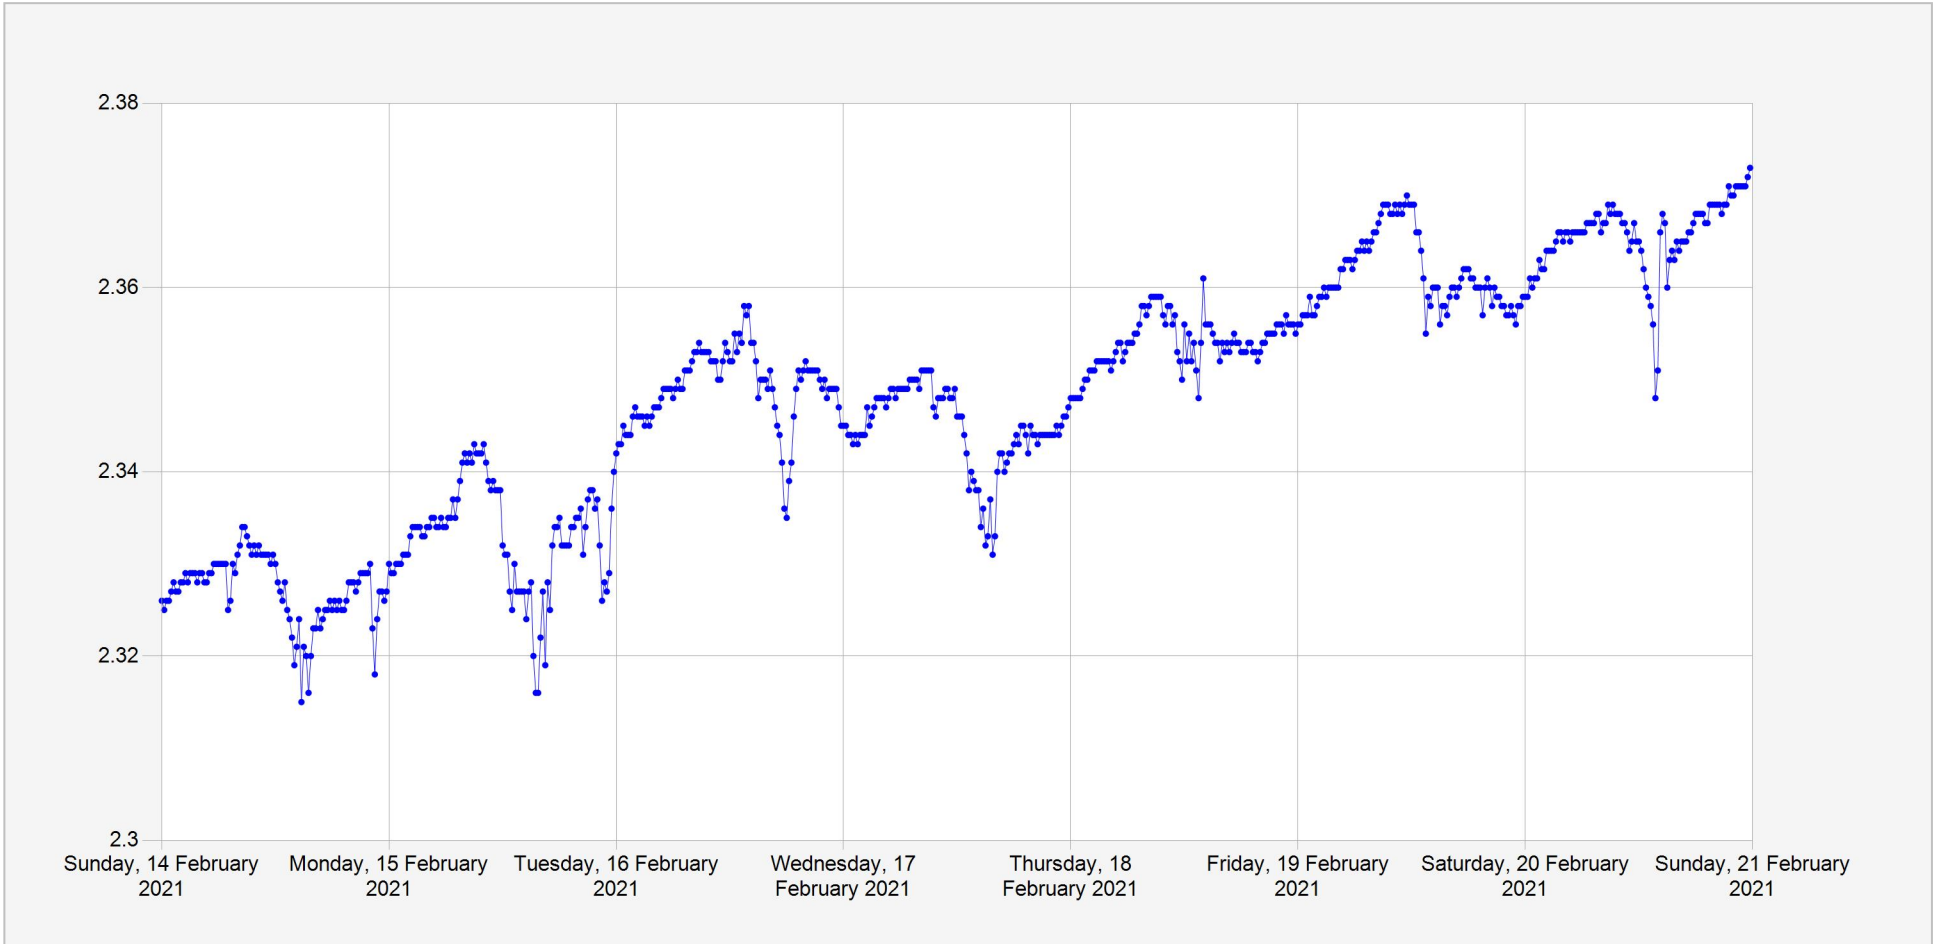

Mfuné Akagera Daily Water Level

Units: m
Identifier: Stage.Telemetry@255501
Location: Mfuné

Week of: 2021-February-14

Date Processed: March 5, 2021 14:49

Page 1 of 1

DISCLAIMER :

The data made available through this portal is provided by RWFA to help the sustainable development of water resources and increase our water knowledge base. We ask that resulting research and studies be published and shared with RWFA. Additionally the data is provided 'as is' and RWFA takes no responsibility for any loss or damage suffered as a result of using this data. By downloading this data you are explicitly agreeing to these conditions.