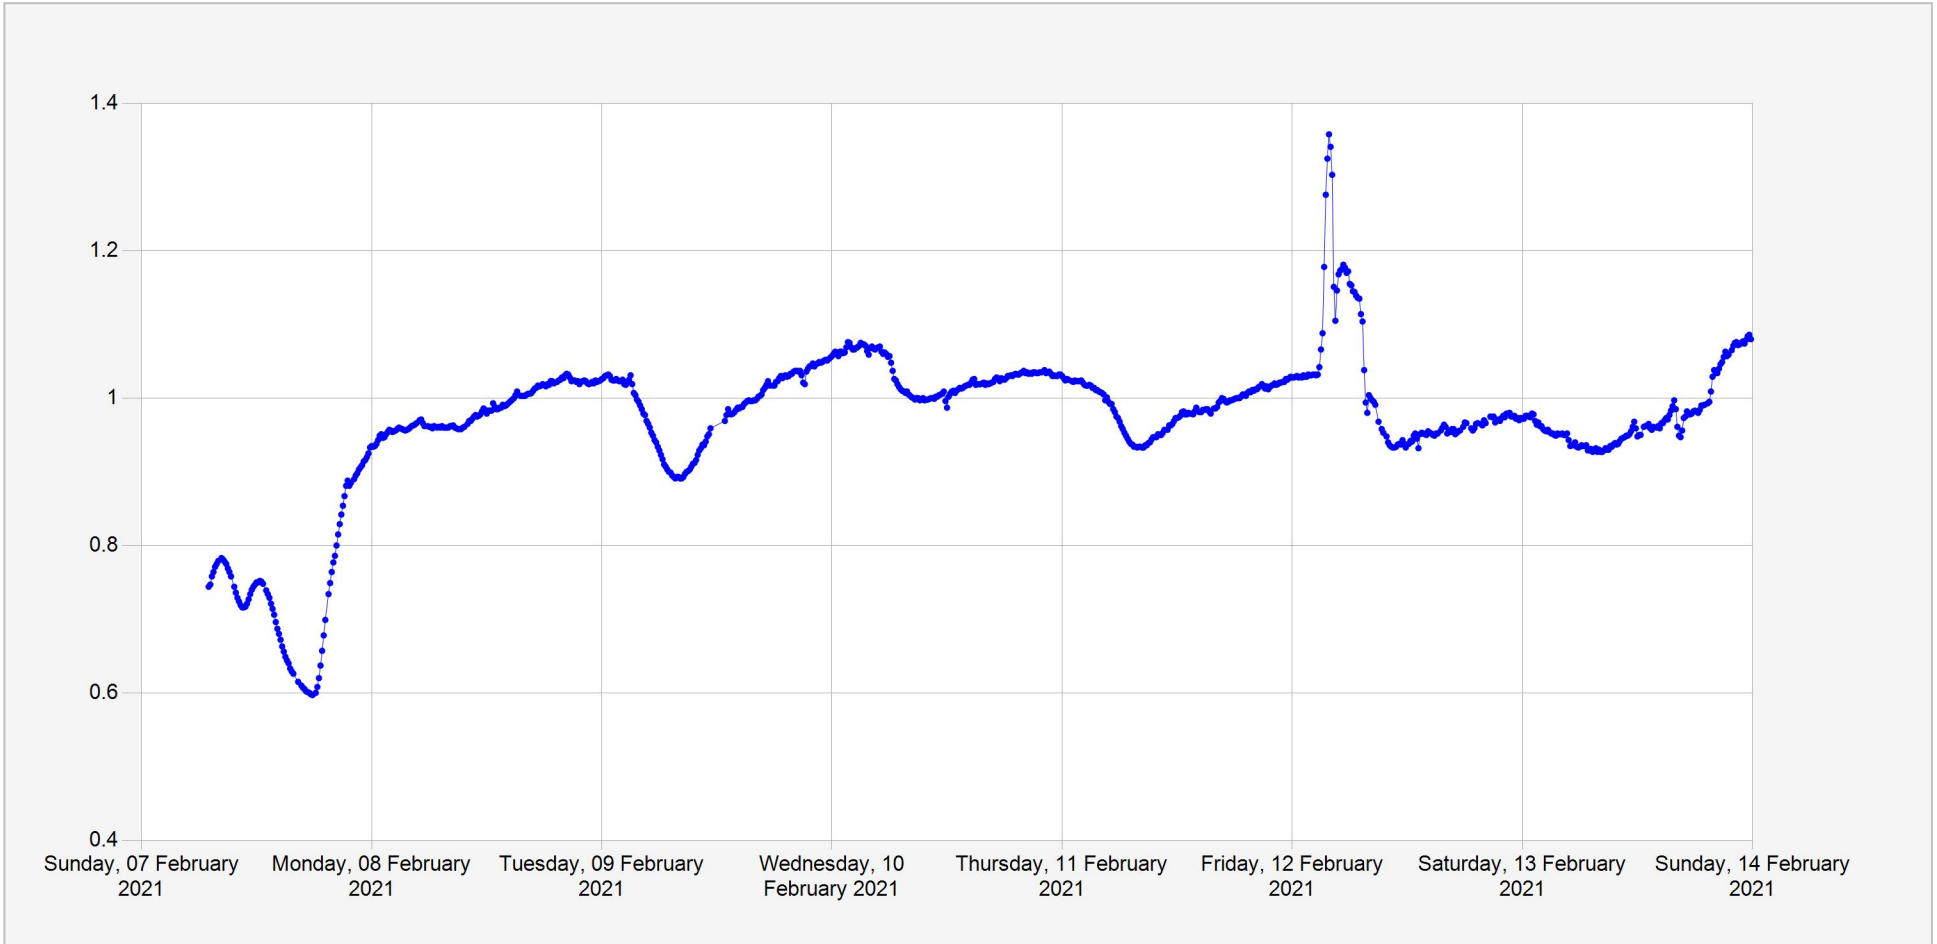

Nyakinama Mukungwa Daily Water Level

Units: m
Identifier: Stage.Telemetry@294701
Location: Nyakinama(Mukungwa)

Week of: 2021-February-7

Date Processed: March 5, 2021 15:18

Page 1 of 1

DISCLAIMER :

The data made available through this portal is provided by RWFA to help the sustainable development of water resources and increase our water knowledge base. We ask that resulting research and studies be published and shared with RWFA. Additionally the data is provided 'as is' and RWFA takes no responsibility for any loss or damage suffered as a result of using this data. By downloading this data you are explicitly agreeing to these conditions.