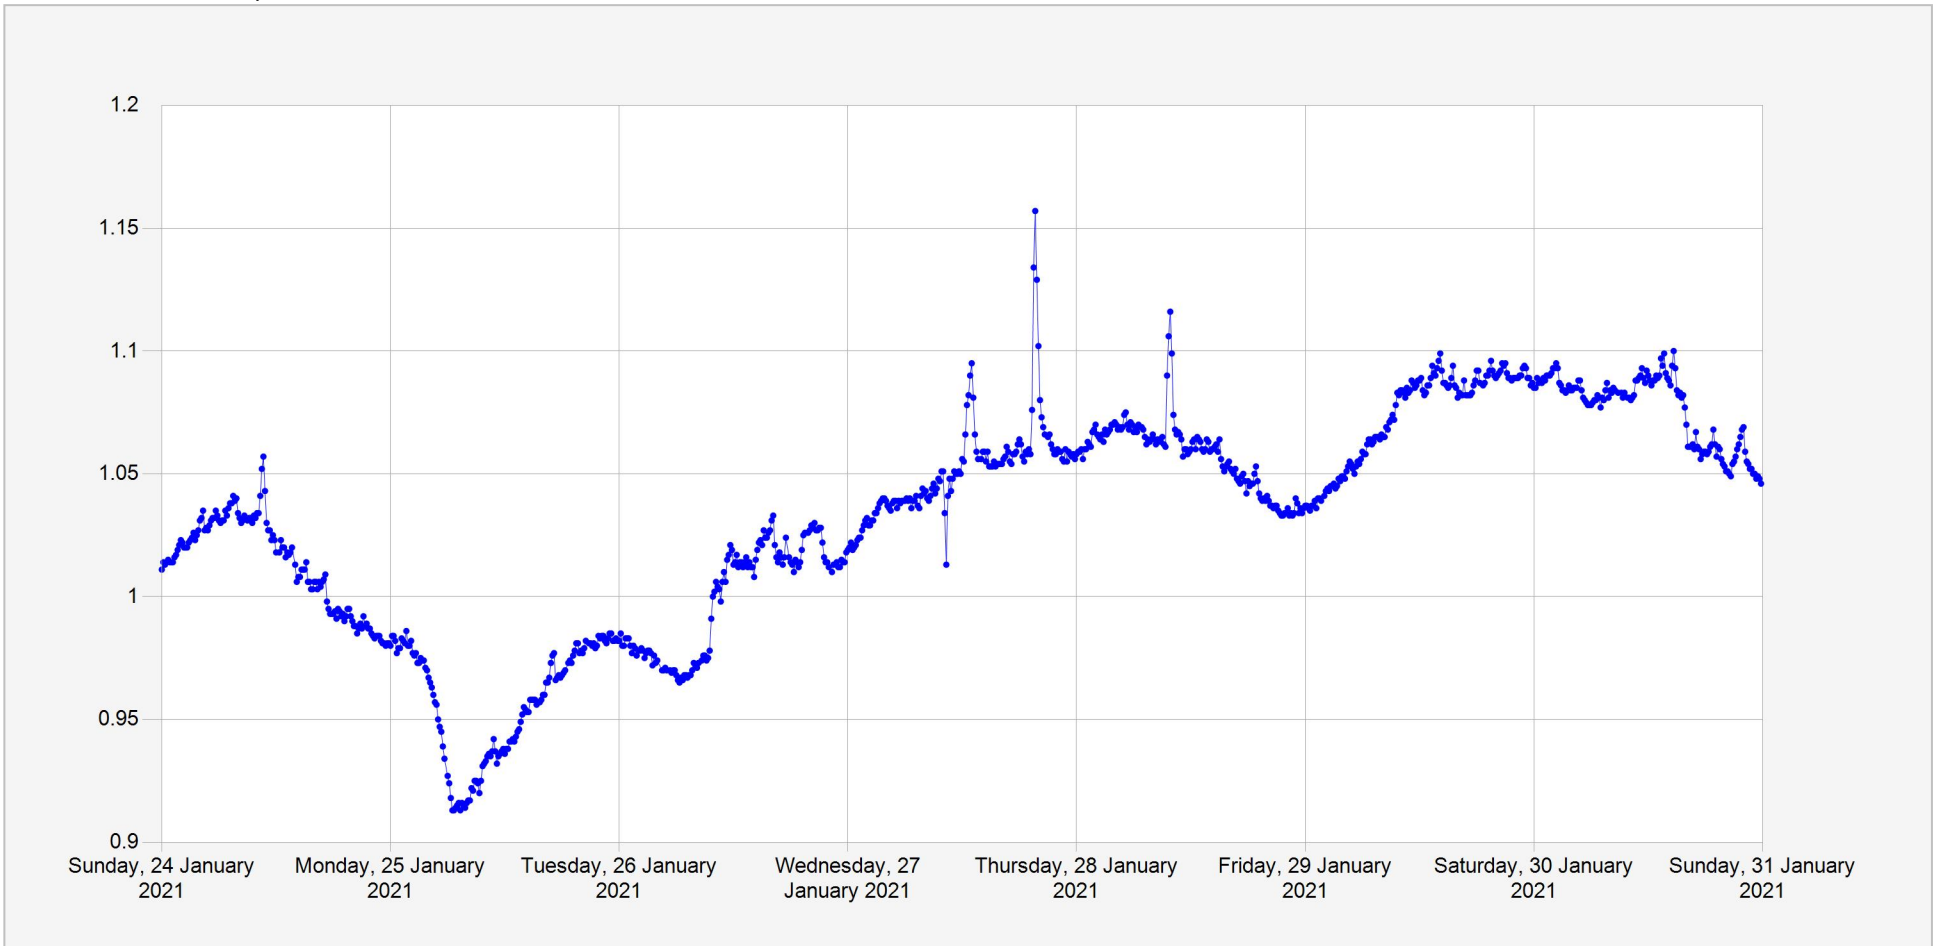

Nyakinama Mukungwa Daily Water Level

Units: m
Identifier: Stage.Telemetry@294701
Location: Nyakinama(Mukungwa)

Week of: 2021-January-24

Date Processed: March 5, 2021 15:16

Page 1 of 1

DISCLAIMER :

The data made available through this portal is provided by RWFA to help the sustainable development of water resources and increase our water knowledge base. We ask that resulting research and studies be published and shared with RWFA. Additionally the data is provided 'as is' and RWFA takes no responsibility for any loss or damage suffered as a result of using this data. By downloading this data you are explicitly agreeing to these conditions.