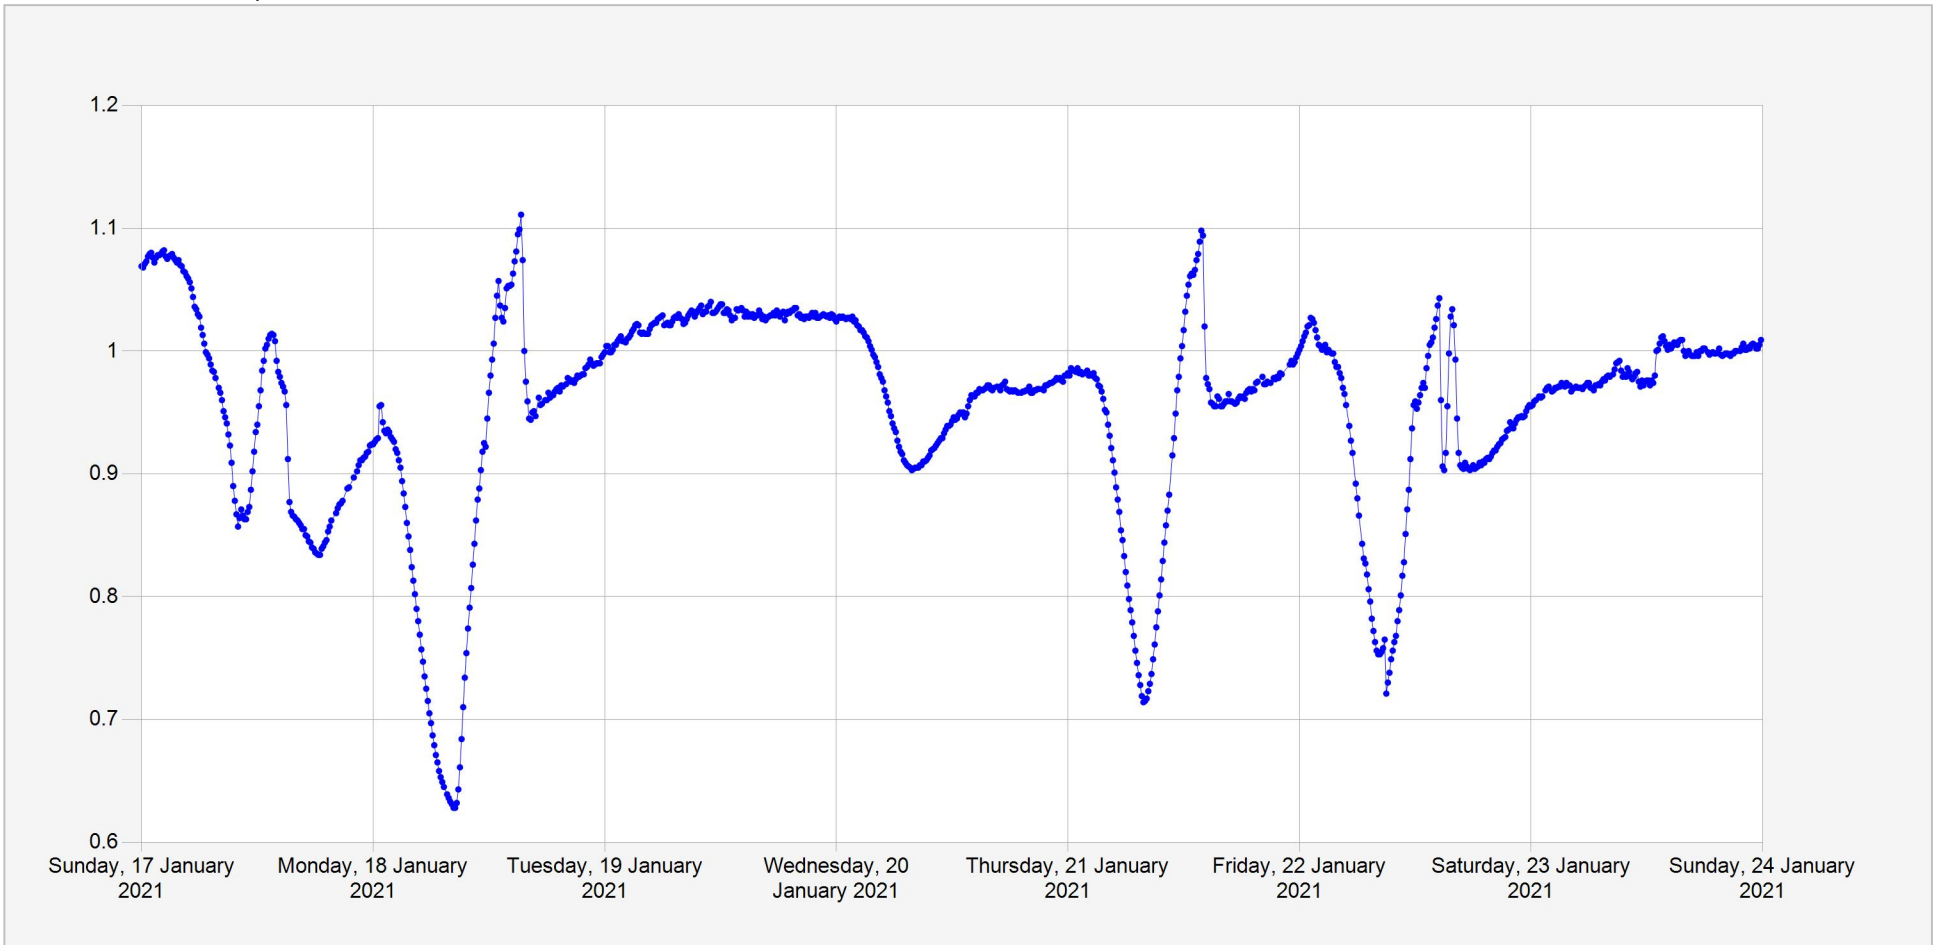

Nyakinama Mukungwa Daily Water Level

Units: m
Identifier: Stage.Telemetry@294701
Location: Nyakinama(Mukungwa)

Week of: 2021-January-17

Date Processed: March 5, 2021 15:16

Page 1 of 1

DISCLAIMER :

The data made available through this portal is provided by RWFA to help the sustainable development of water resources and increase our water knowledge base. We ask that resulting research and studies be published and shared with RWFA. Additionally the data is provided 'as is' and RWFA takes no responsibility for any loss or damage suffered as a result of using this data. By downloading this data you are explicitly agreeing to these conditions.