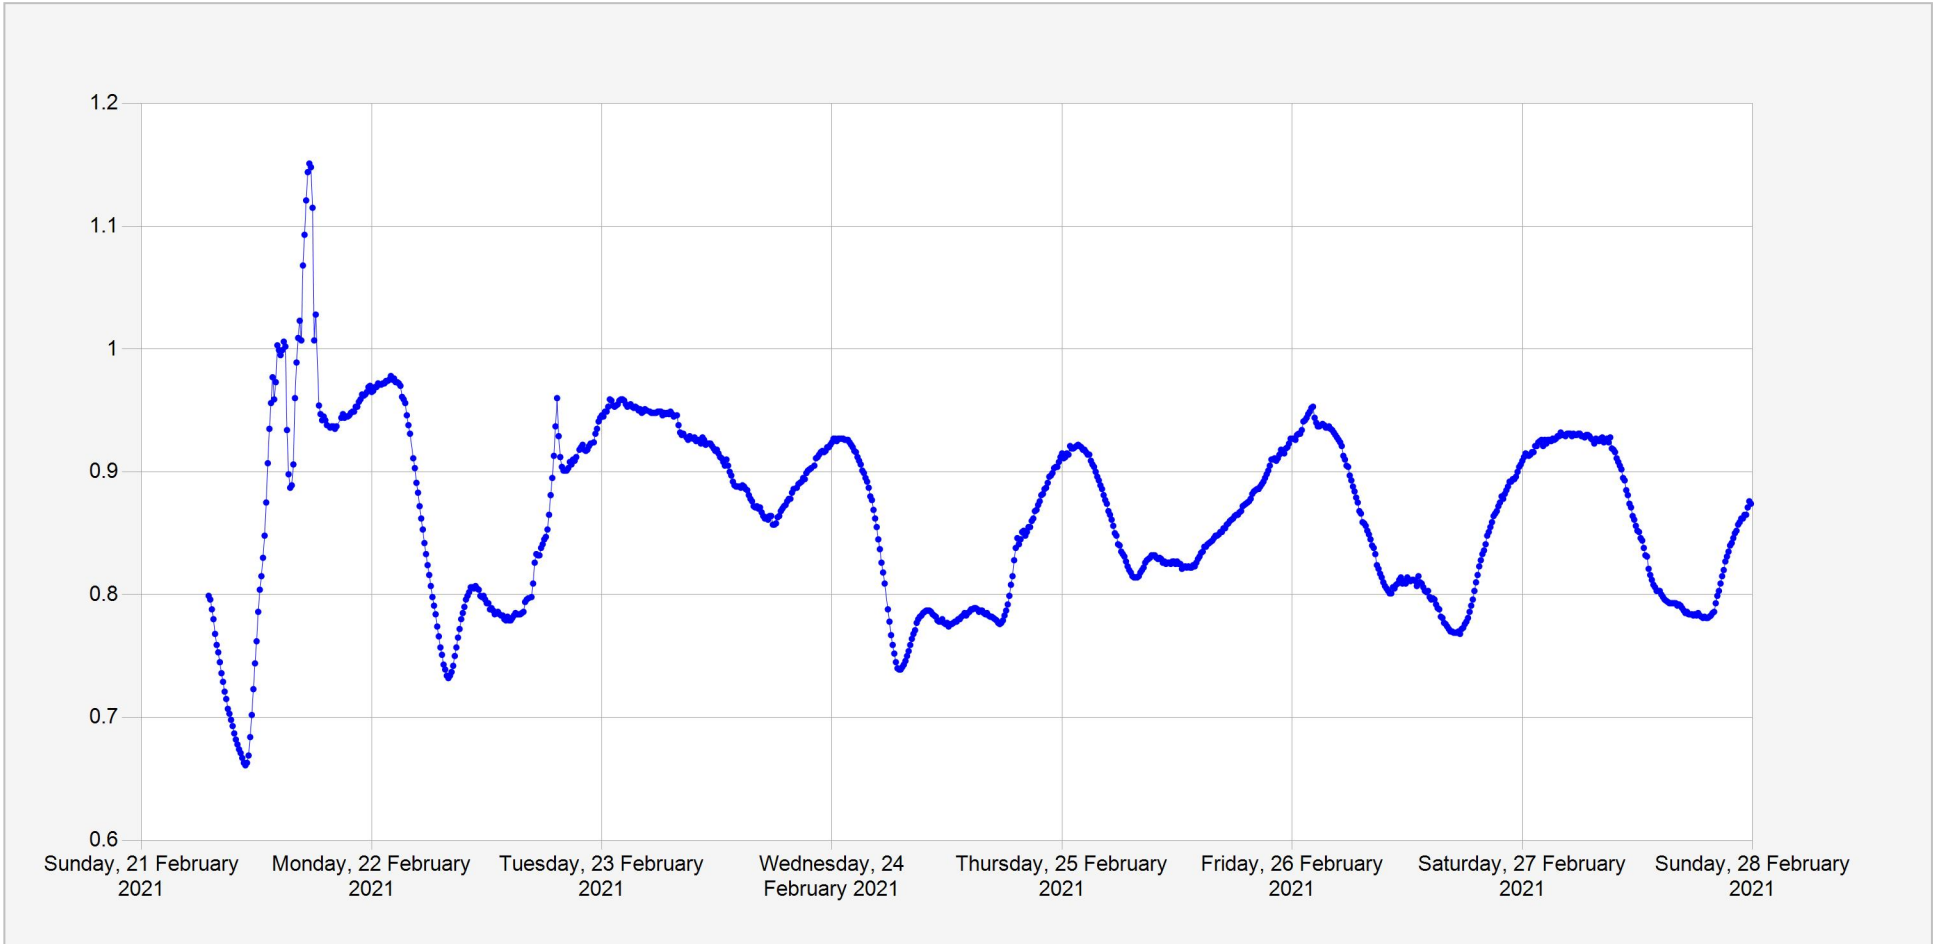

Nyakinama Mukungwa Daily Water Level

Units: m
Identifier: Stage.Telemetry@294701
Location: Nyakinama(Mukungwa)

Week of: 2021-February-21

Date Processed: March 5, 2021 15:19

Page 1 of 1

DISCLAIMER :

The data made available through this portal is provided by RWFA to help the sustainable development of water resources and increase our water knowledge base. We ask that resulting research and studies be published and shared with RWFA. Additionally the data is provided 'as is' and RWFA takes no responsibility for any loss or damage suffered as a result of using this data. By downloading this data you are explicitly agreeing to these conditions.