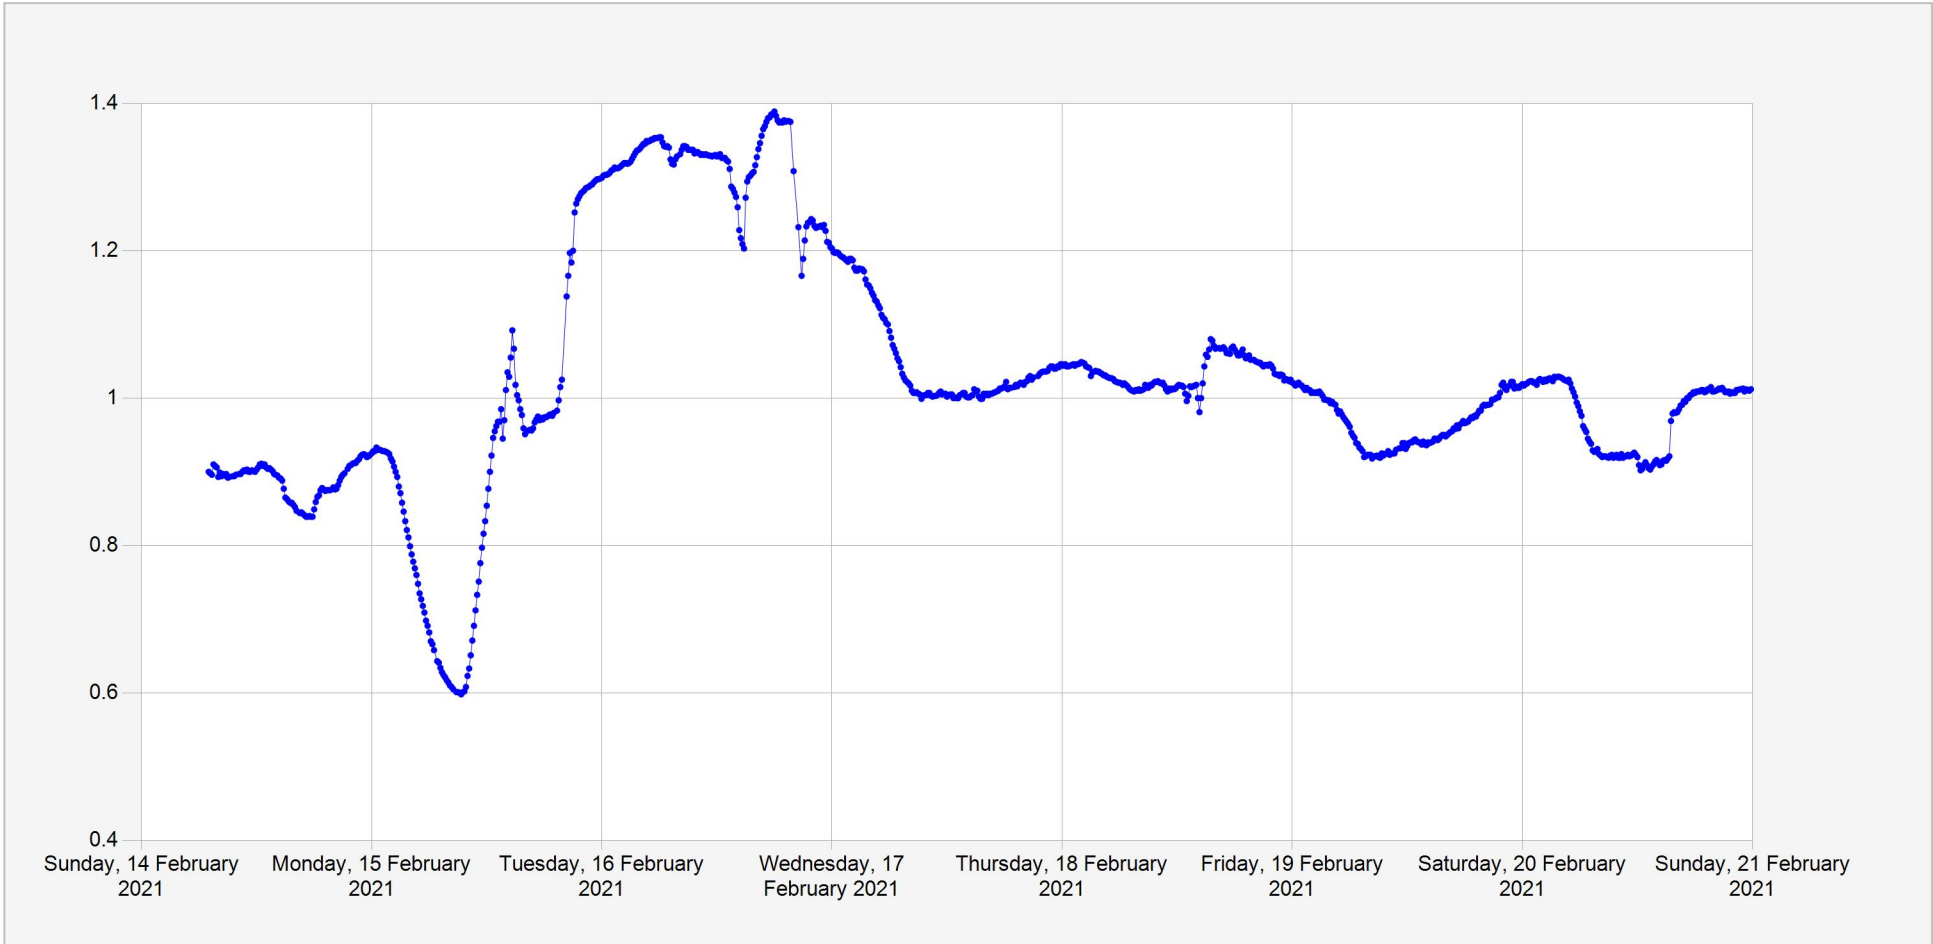

Nyakinama Mukungwa Daily Water Level

Units: m
Identifier: Stage.Telemetry@294701
Location: Nyakinama(Mukungwa)

Week of: 2021-February-14

Date Processed: March 5, 2021 15:18

Page 1 of 1

DISCLAIMER :

The data made available through this portal is provided by RWFA to help the sustainable development of water resources and increase our water knowledge base. We ask that resulting research and studies be published and shared with RWFA. Additionally the data is provided 'as is' and RWFA takes no responsibility for any loss or damage suffered as a result of using this data. By downloading this data you are explicitly agreeing to these conditions.