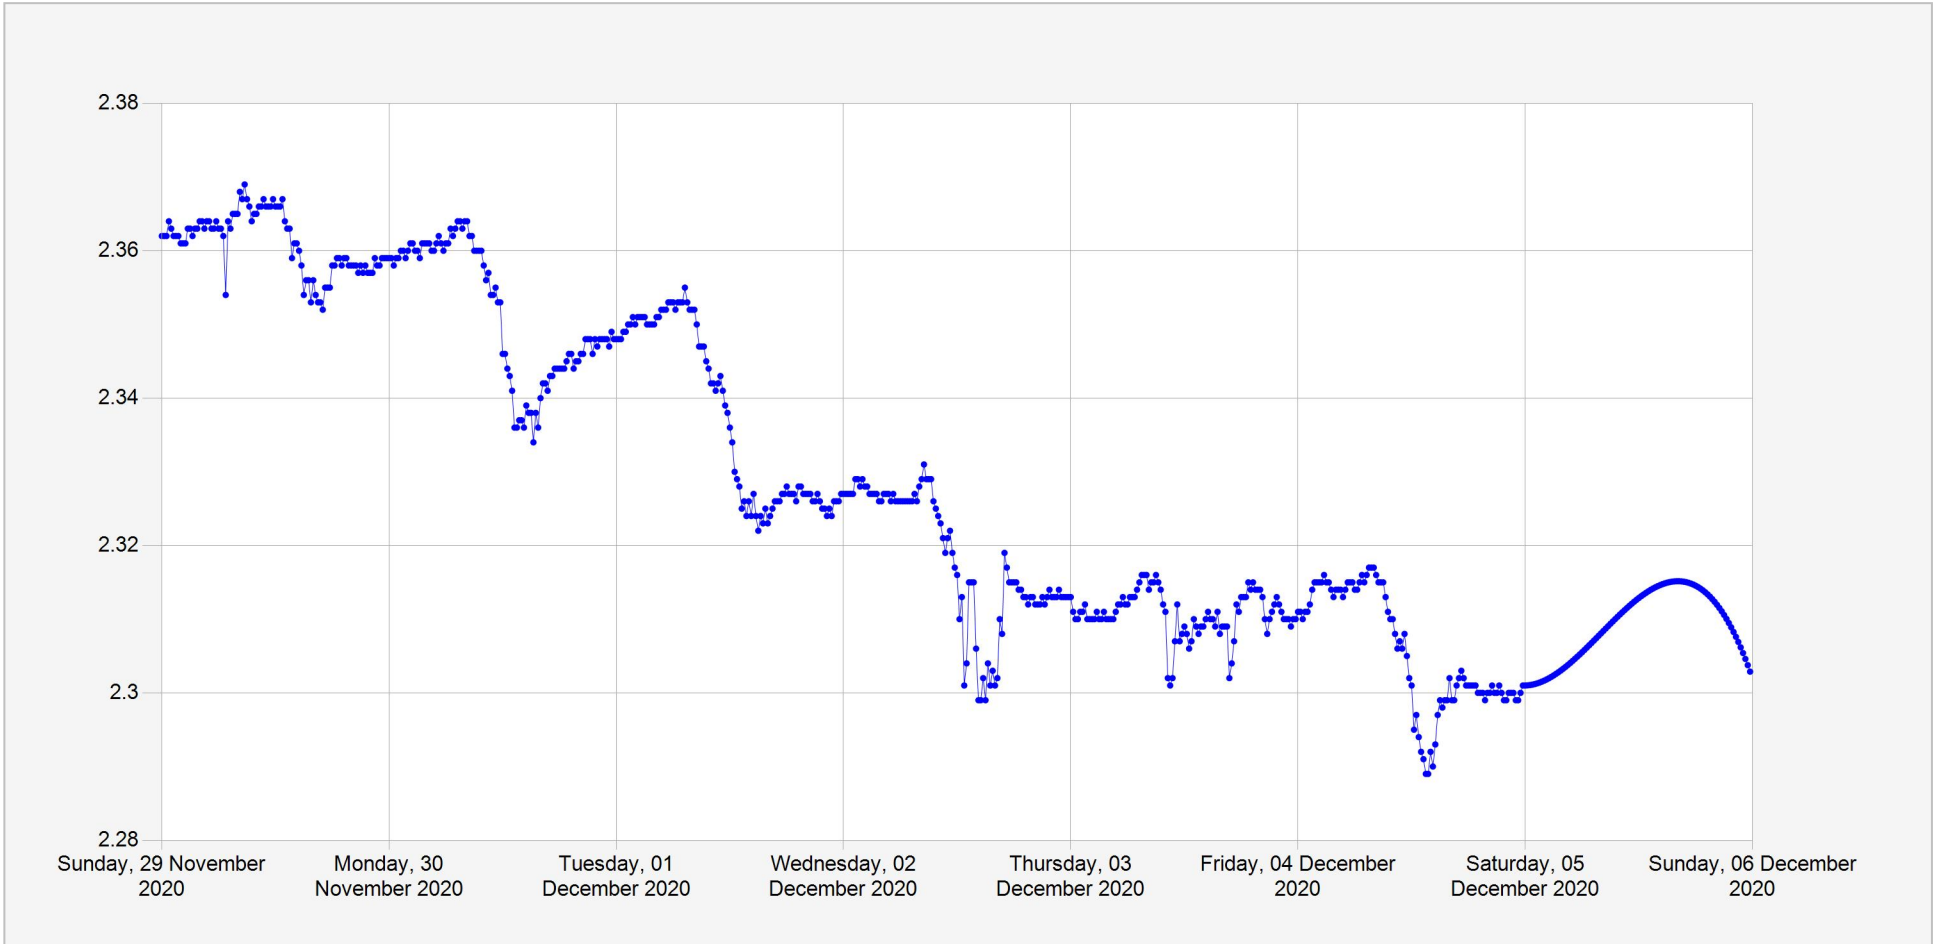

Mfune Akagera Daily Water Level

**Units:** m  
**Identifier:** Stage.Telemetry@255501  
**Location:** Mfune

Week of: 2020-November-29

Date Processed: March 5, 2021 10:00

Page 1 of 1

DISCLAIMER :  
The data made available through this portal is provided by RWFA to help the sustainable development of water resources and increase our water knowledge base. We ask that resulting research and studies be published and shared with RWFA. Additionally the data is provided 'as is' and RWFA takes no responsibility for any loss or damage suffered as a result of using this data. By downloading this data you are explicitly agreeing to these conditions.