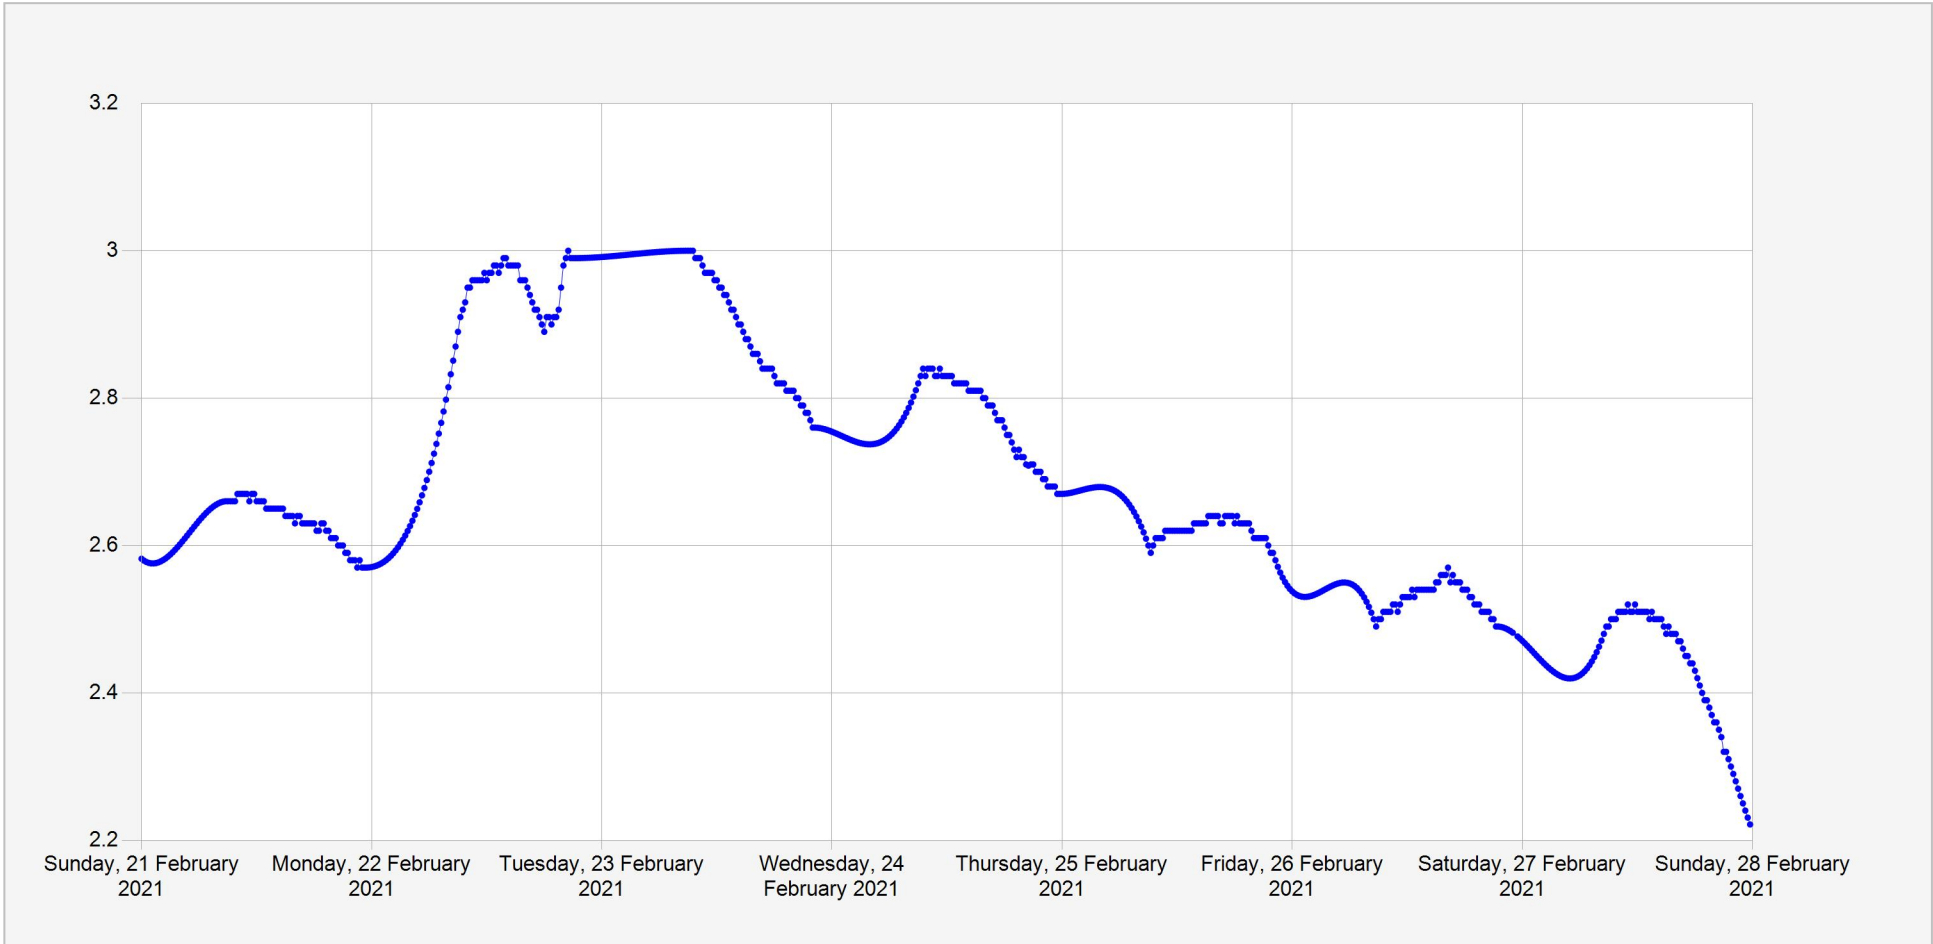

Ruliba Nyabarongo Daily Water Level

**Units:** m  
**Identifier:** Stage.Telemetry@270001  
**Location:** Ruliba(Nyabarongo)

Week of: 2021-February-21

Date Processed: March 5, 2021 15:38

Page 1 of 1

DISCLAIMER :

The data made available through this portal is provided by RWFA to help the sustainable development of water resources and increase our water knowledge base. We ask that resulting research and studies be published and shared with RWFA. Additionally the data is provided 'as is' and RWFA takes no responsibility for any loss or damage suffered as a result of using this data. By downloading this data you are explicitly agreeing to these conditions.