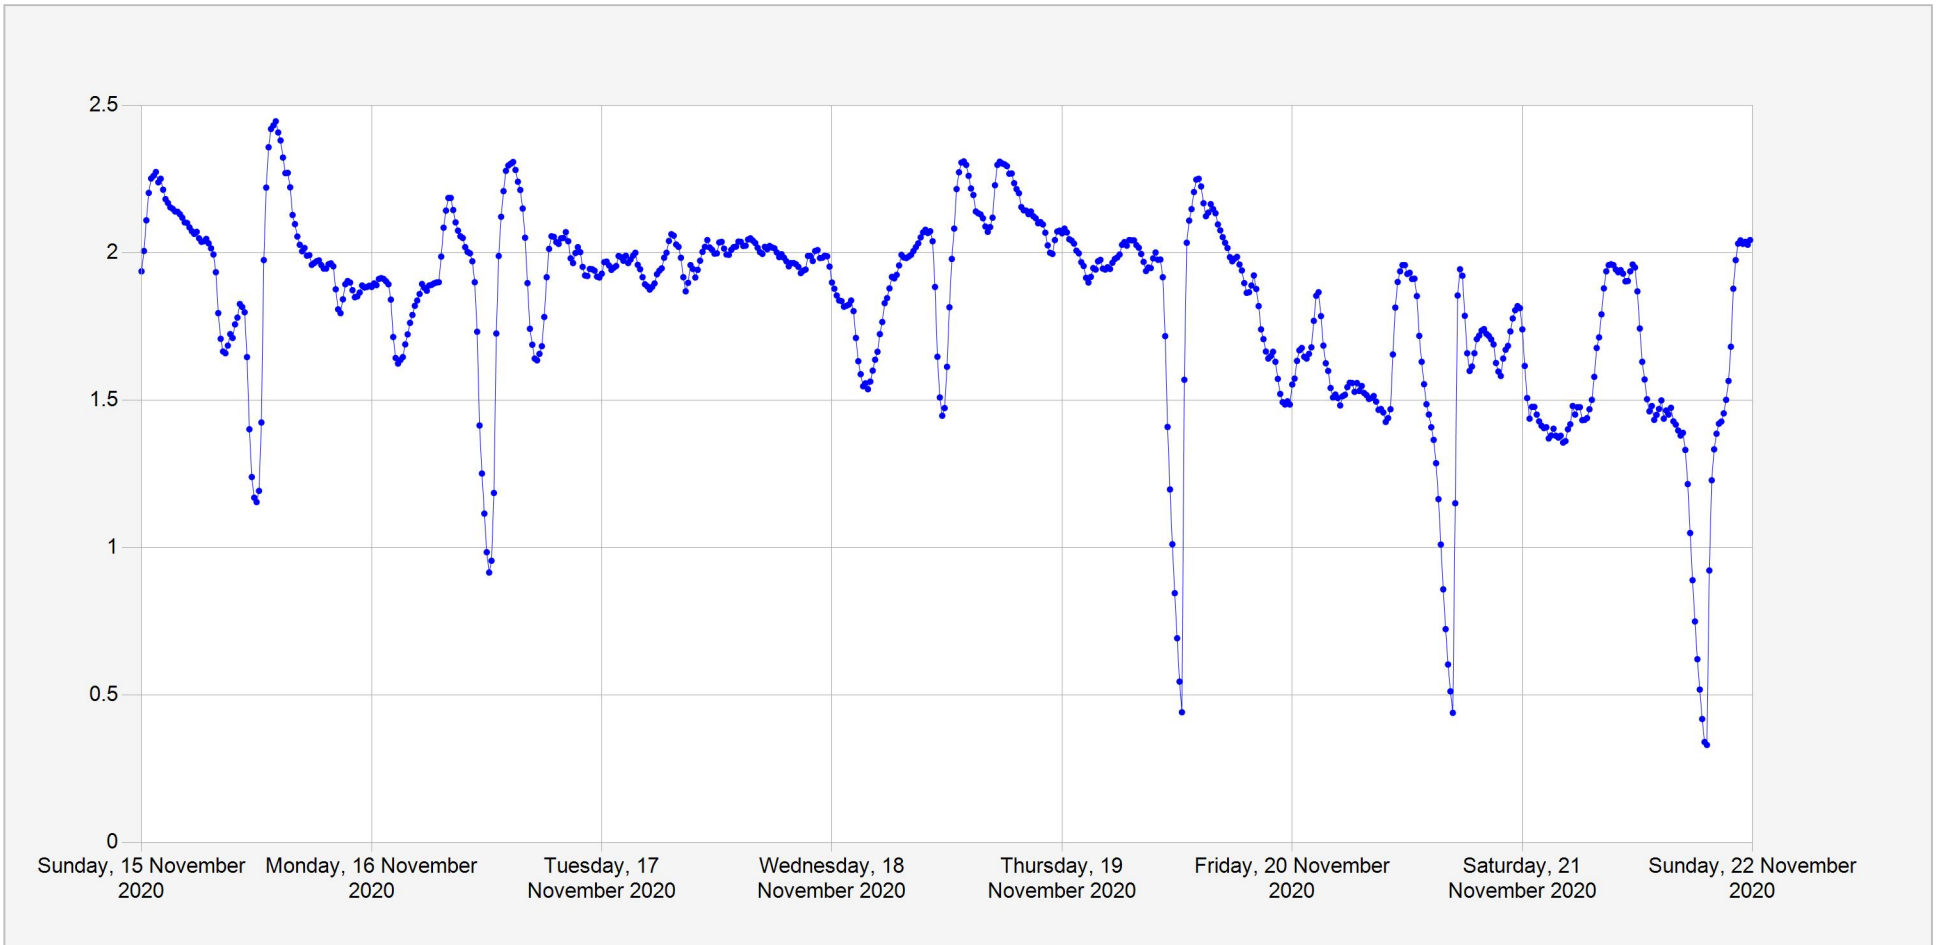

### Rusizi Daily Water Level

**Units:** m  
**Identifier:** Stage.Telemetry@SW3  
**Location:** Kamanyola

Week of: 2020-November-15

Date Processed: November 23, 2020 07:22

Page 1 of 1

**DISCLAIMER :**

The data made available through this portal is provided by RWFA to help the sustainable development of water resources and increase our water knowledge base. We ask that resulting research and studies be published and shared with RWFA. Additionally the data is provided 'as is' and RWFA takes no responsibility for any loss or damage suffered as a result of using this data. By downloading this data you are explicitly agreeing to these conditions.