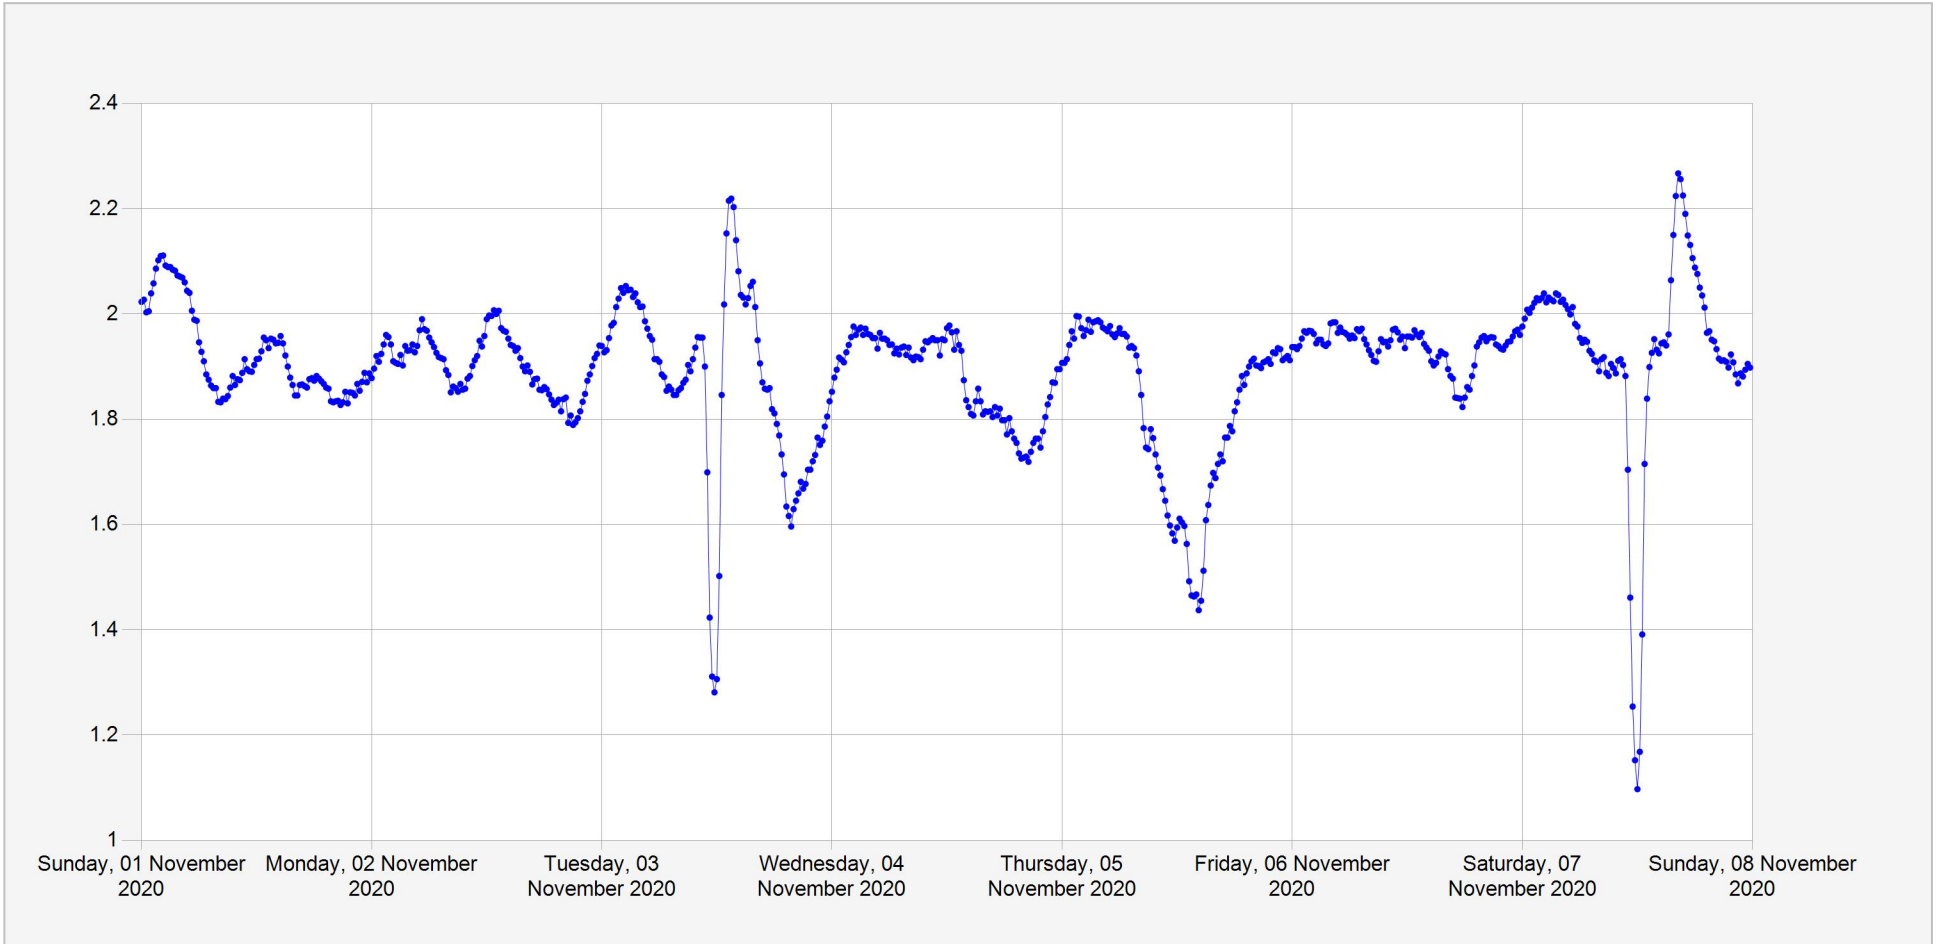

### Rusizi Daily Water Level

**Units:** m  
**Identifier:** Stage.Telemetry@SW3  
**Location:** Kamanyola

Week of: 2020-November-1

Date Processed: November 9, 2020 08:16

Page 1 of 1

**DISCLAIMER :**

The data made available through this portal is provided by RWFA to help the sustainable development of water resources and increase our water knowledge base. We ask that resulting research and studies be published and shared with RWFA. Additionally the data is provided 'as is' and RWFA takes no responsibility for any loss or damage suffered as a result of using this data. By downloading this data you are explicitly agreeing to these conditions.