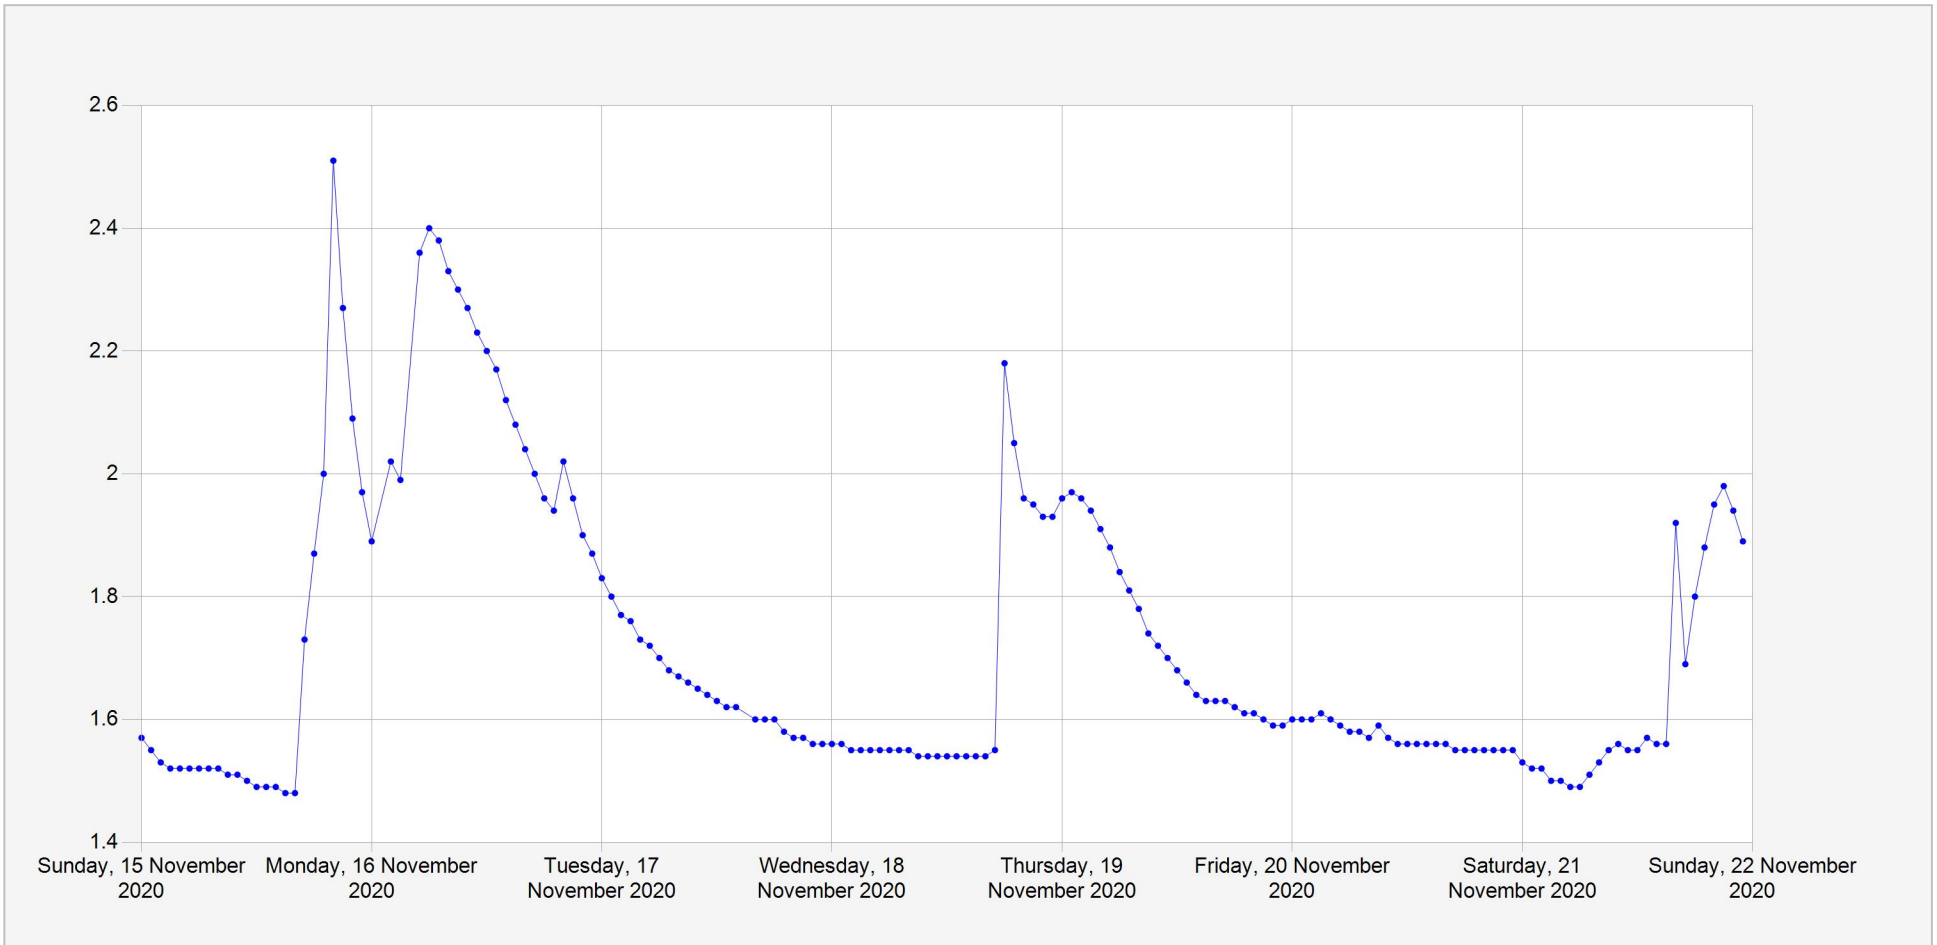

Nyabugogo Daily Water Level

Units: m
Identifier: Stage.Telemetry1@281001
Location: Nemba

Week of: 2020-November-15

Date Processed: November 23, 2020 07:25

Page 1 of 1

DISCLAIMER :

The data made available through this portal is provided by RWFA to help the sustainable development of water resources and increase our water knowledge base. We ask that resulting research and studies be published and shared with RWFA. Additionally the data is provided 'as is' and RWFA takes no responsibility for any loss or damage suffered as a result of using this data. By downloading this data you are explicitly agreeing to these conditions.