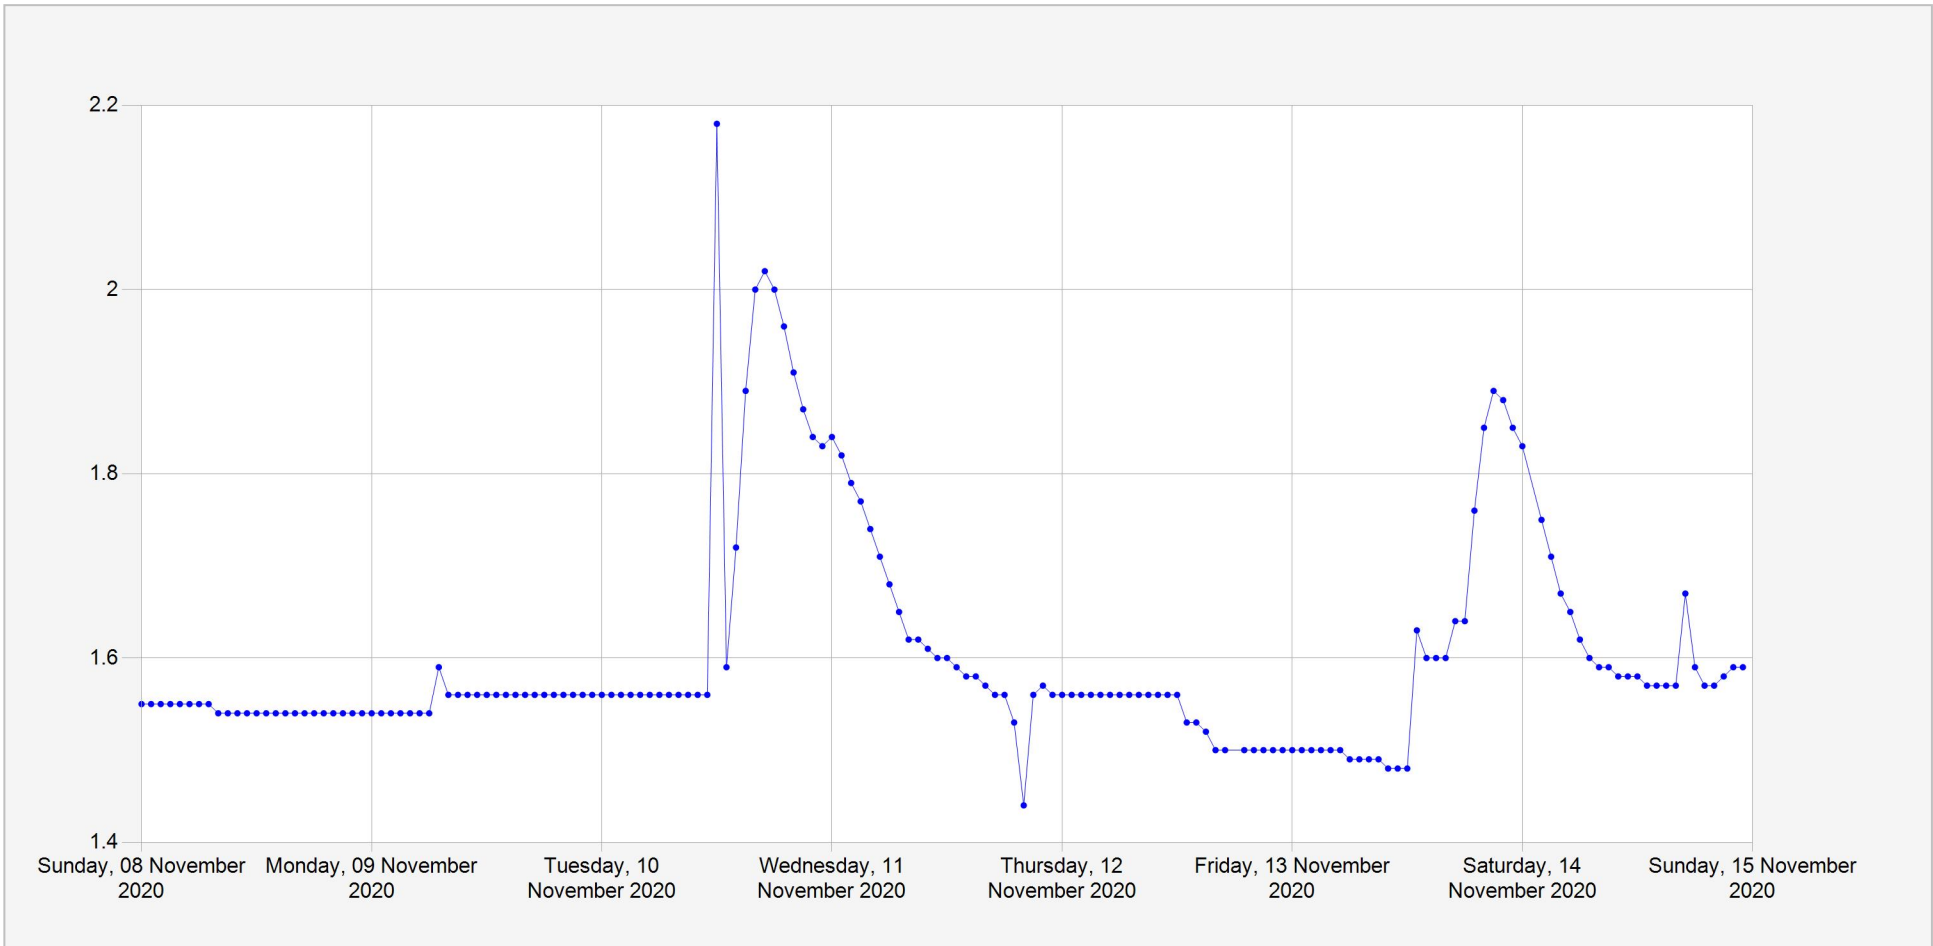

Nyabugogo Daily Water Level

Units: m
Identifier: Stage.Telemetry1@281001
Location: Nemba

Week of: 2020-November-8

Date Processed: November 16, 2020 08:24

Page 1 of 1

DISCLAIMER :

The data made available through this portal is provided by RWFA to help the sustainable development of water resources and increase our water knowledge base. We ask that resulting research and studies be published and shared with RWFA. Additionally the data is provided 'as is' and RWFA takes no responsibility for any loss or damage suffered as a result of using this data. By downloading this data you are explicitly agreeing to these conditions.