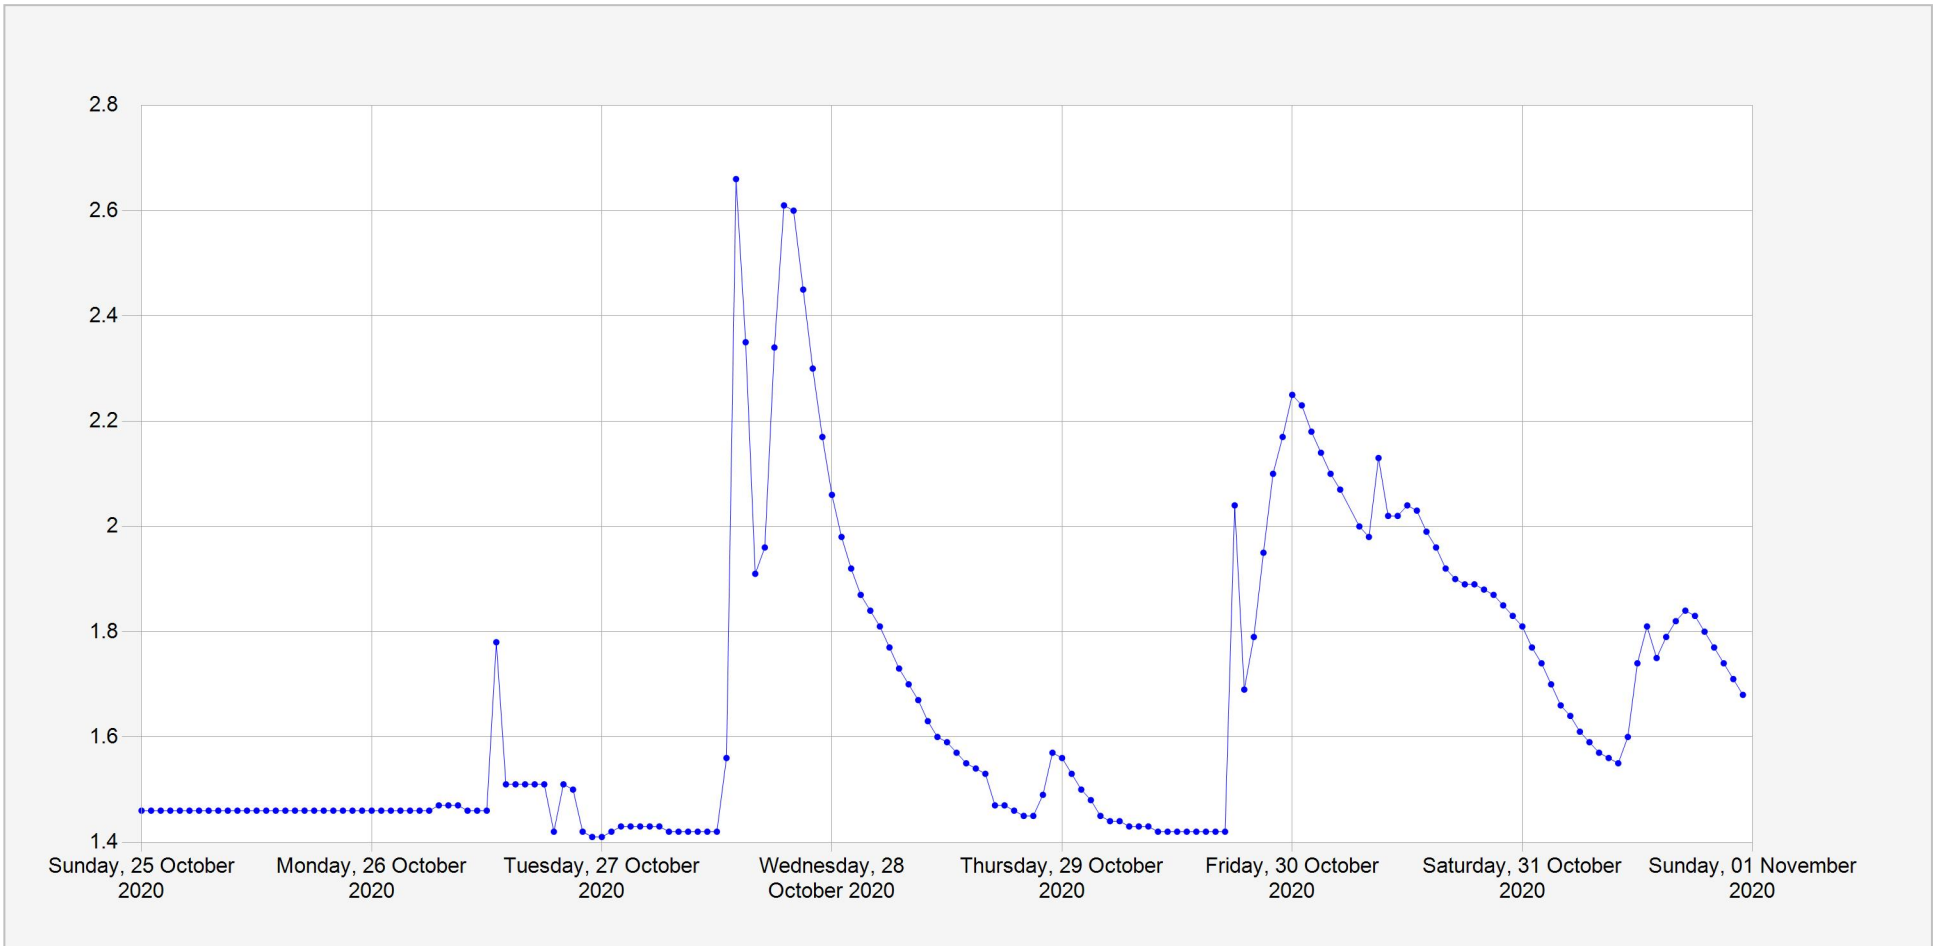

Nyabugogo Daily Water Level

Units: m
Identifier: Stage.Telemetry1@281001
Location: Nemba

Week of: 2020-October-25

Date Processed: November 5, 2020 09:06

Page 1 of 1

DISCLAIMER :

The data made available through this portal is provided by RWFA to help the sustainable development of water resources and increase our water knowledge base. We ask that resulting research and studies be published and shared with RWFA. Additionally the data is provided 'as is' and RWFA takes no responsibility for any loss or damage suffered as a result of using this data. By downloading this data you are explicitly agreeing to these conditions.