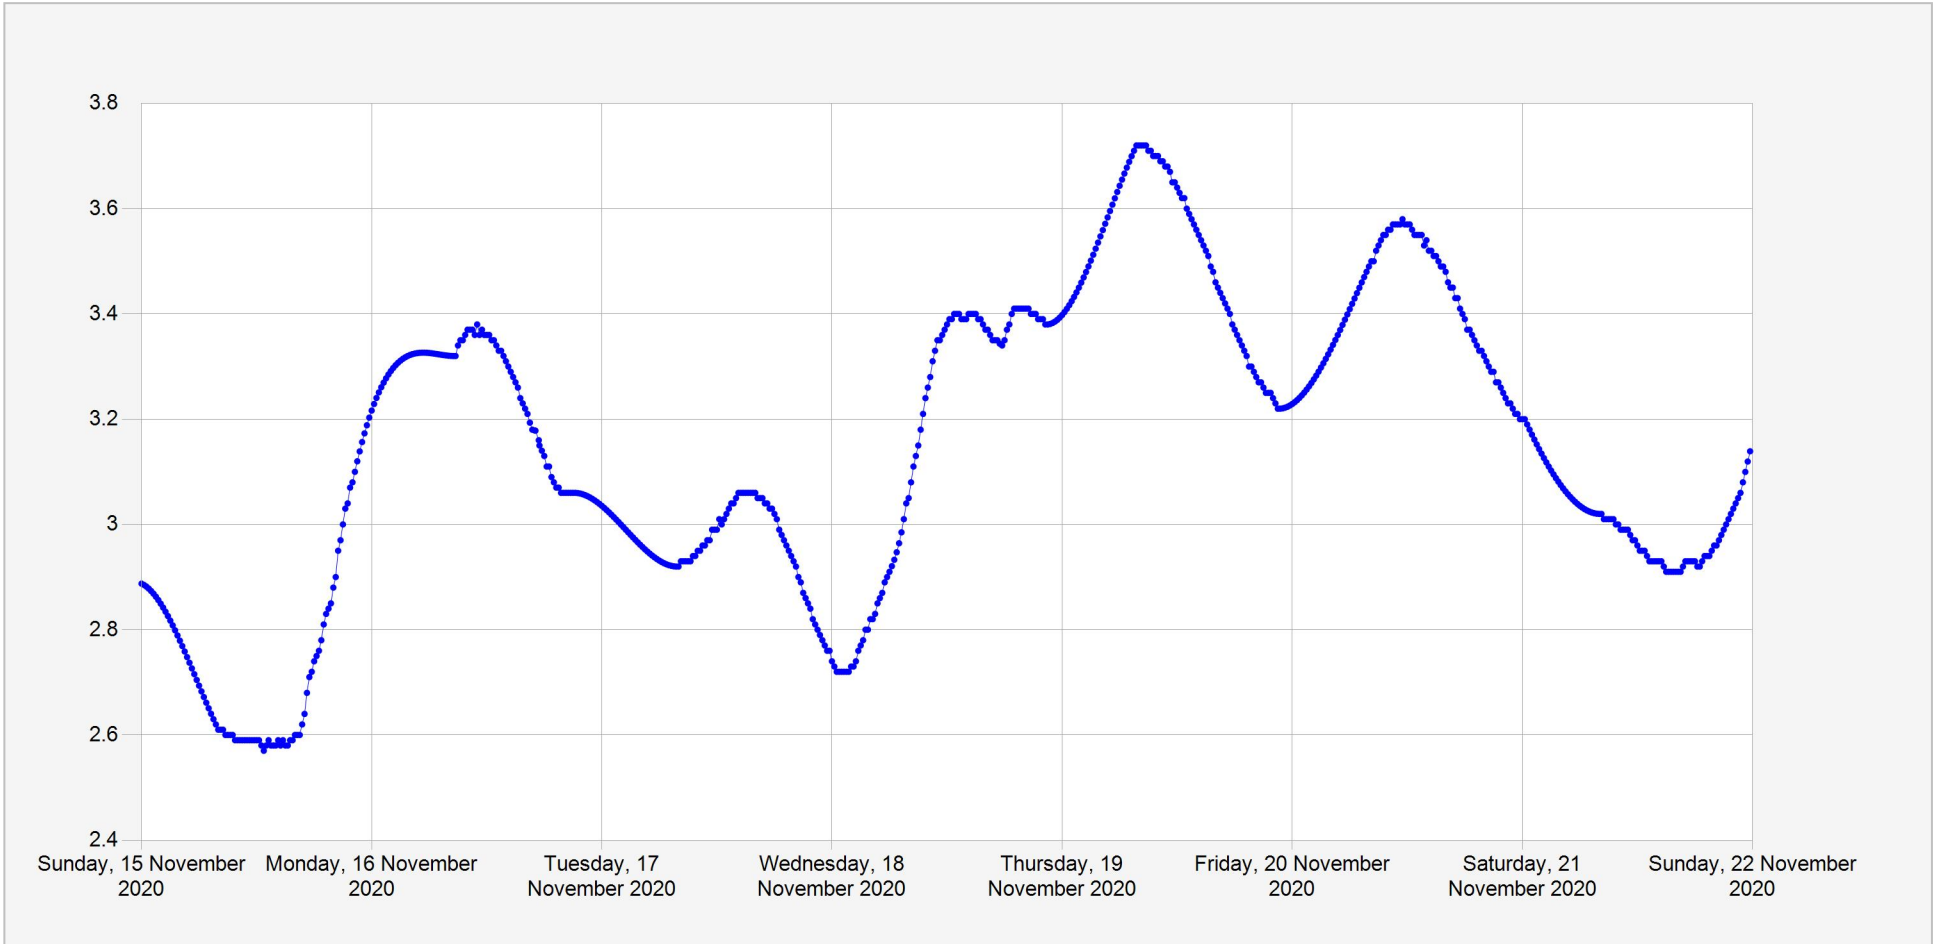

Nyabarongo Ruliba Daily Water Level

Units: m
Identifier: Stage.Telemetry@270001
Location: Ruliba(Nyabarongo)

Week of: 2020-November-15

Date Processed: November 23, 2020 07:33

Page 1 of 1

DISCLAIMER :

The data made available through this portal is provided by RWFA to help the sustainable development of water resources and increase our water knowledge base. We ask that resulting research and studies be published and shared with RWFA. Additionally the data is provided 'as is' and RWFA takes no responsibility for any loss or damage suffered as a result of using this data. By downloading this data you are explicitly agreeing to these conditions.