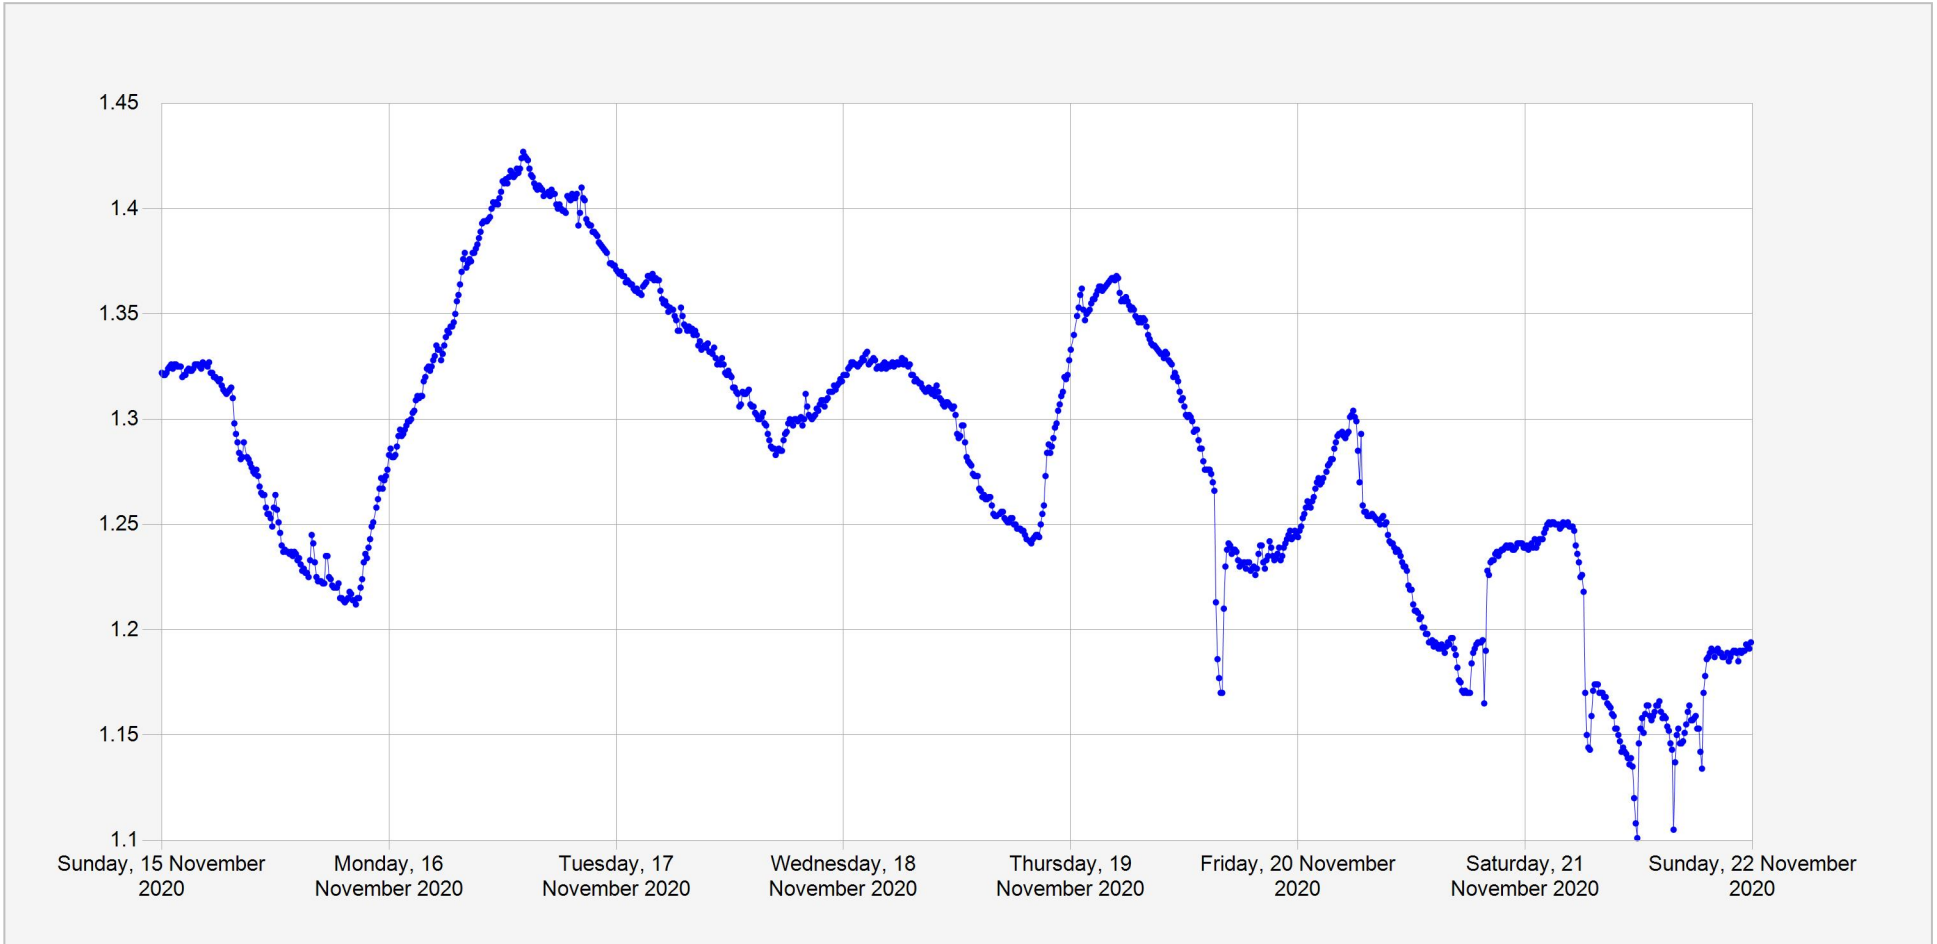

Mukungwa Nyakinama Daily Water Level

Units: m
Identifier: Stage.Telemetry@294701
Location: Nyakinama(Mukungwa)

Week of: 2020-November-15

Date Processed: November 23, 2020 07:29

Page 1 of 1

DISCLAIMER :

The data made available through this portal is provided by RWFA to help the sustainable development of water resources and increase our water knowledge base. We ask that resulting research and studies be published and shared with RWFA. Additionally the data is provided 'as is' and RWFA takes no responsibility for any loss or damage suffered as a result of using this data. By downloading this data you are explicitly agreeing to these conditions.