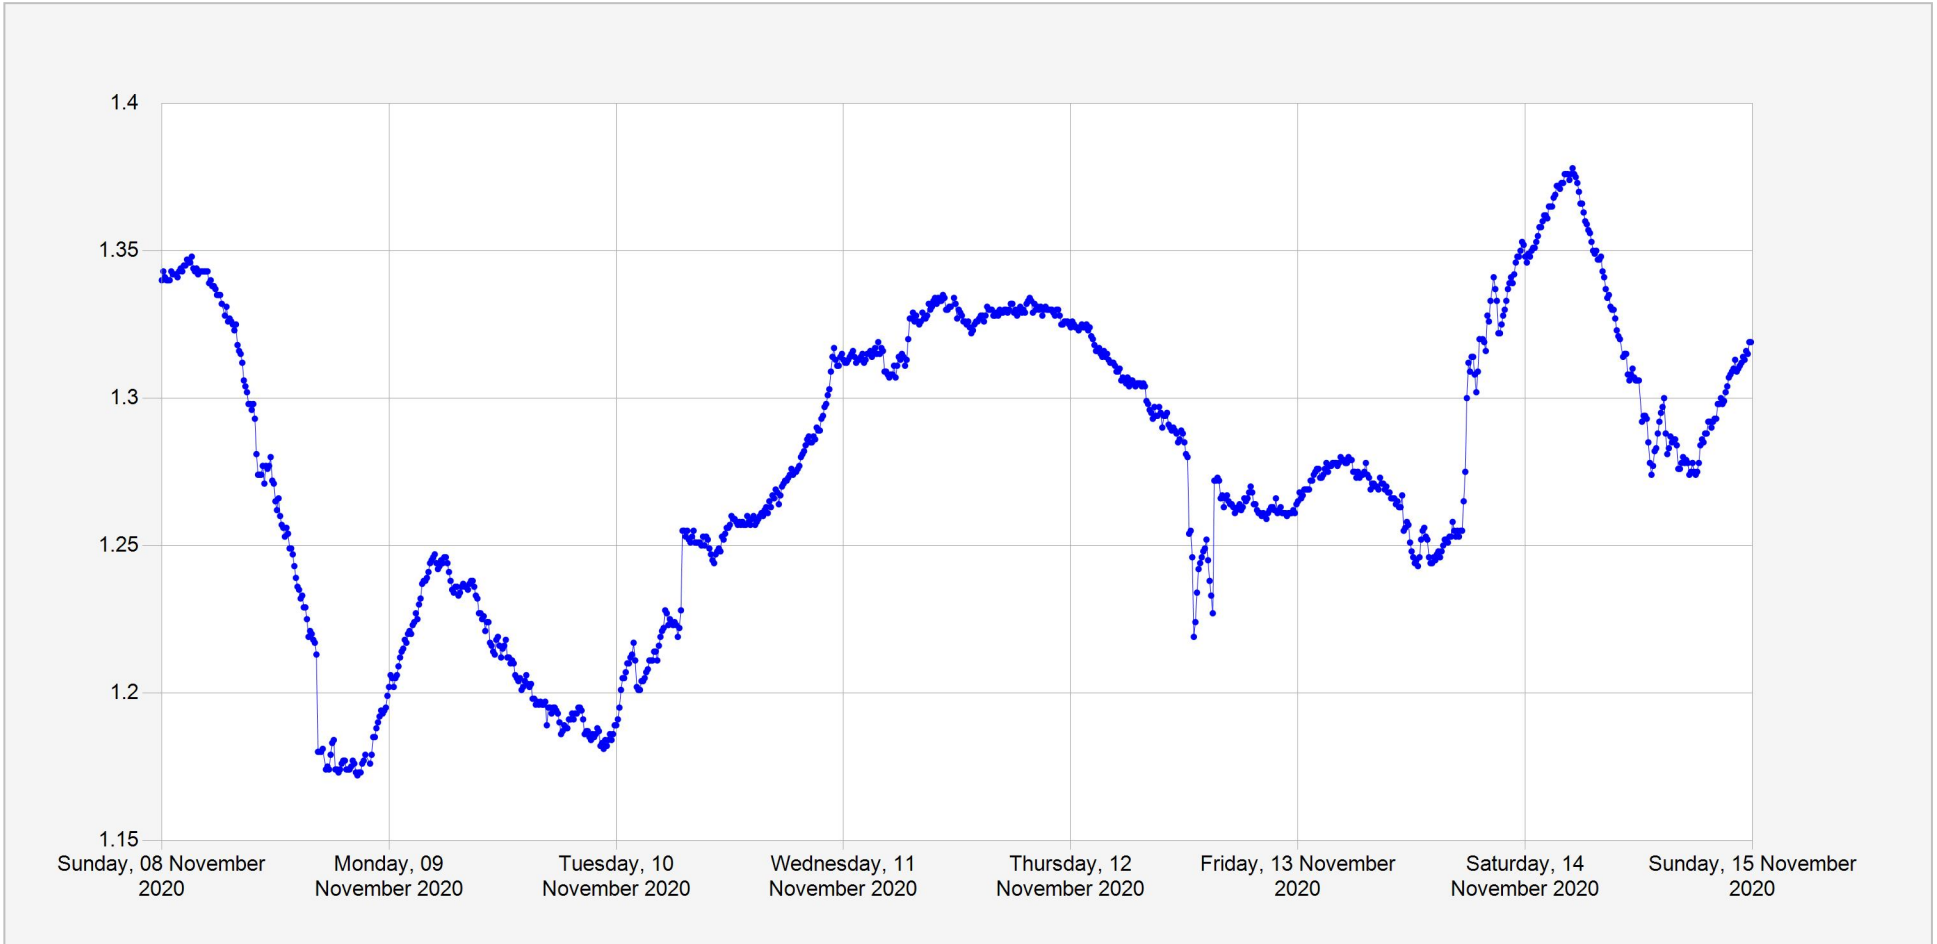

Mukungwa Daily Water Level

Units: m
Identifier: Stage.Telemetry@294701
Location: Nyakinama(Mukungwa)

Week of: 2020-November-8

Date Processed: November 16, 2020 08:28

Page 1 of 1

DISCLAIMER :

The data made available through this portal is provided by RWFA to help the sustainable development of water resources and increase our water knowledge base. We ask that resulting research and studies be published and shared with RWFA. Additionally the data is provided 'as is' and RWFA takes no responsibility for any loss or damage suffered as a result of using this data. By downloading this data you are explicitly agreeing to these conditions.