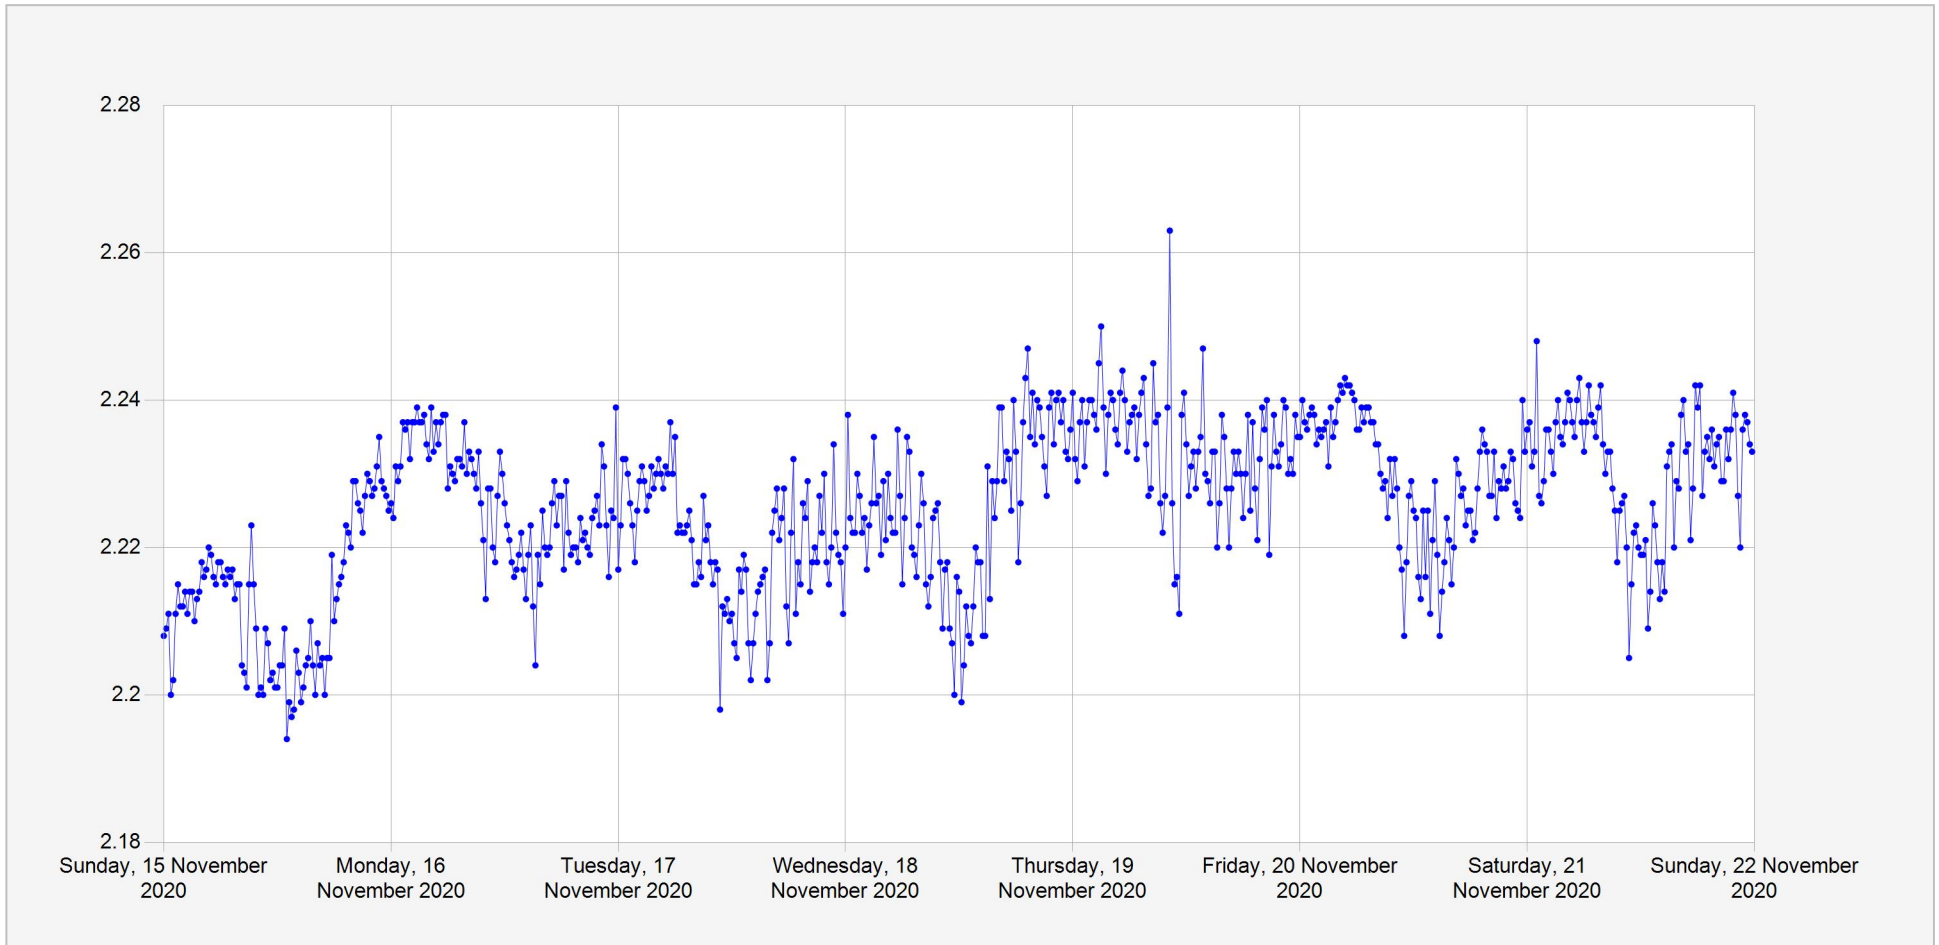

Burera Daily Water Level

Units: m
Identifier: Stage.Telemetry@294702
Location: Ntaruka(Lake Burera)

Week of: 2020-November-15

Date Processed: November 23, 2020 07:26

Page 1 of 1

DISCLAIMER :

The data made available through this portal is provided by RWFA to help the sustainable development of water resources and increase our water knowledge base. We ask that resulting research and studies be published and shared with RWFA. Additionally the data is provided 'as is' and RWFA takes no responsibility for any loss or damage suffered as a result of using this data. By downloading this data you are explicitly agreeing to these conditions.