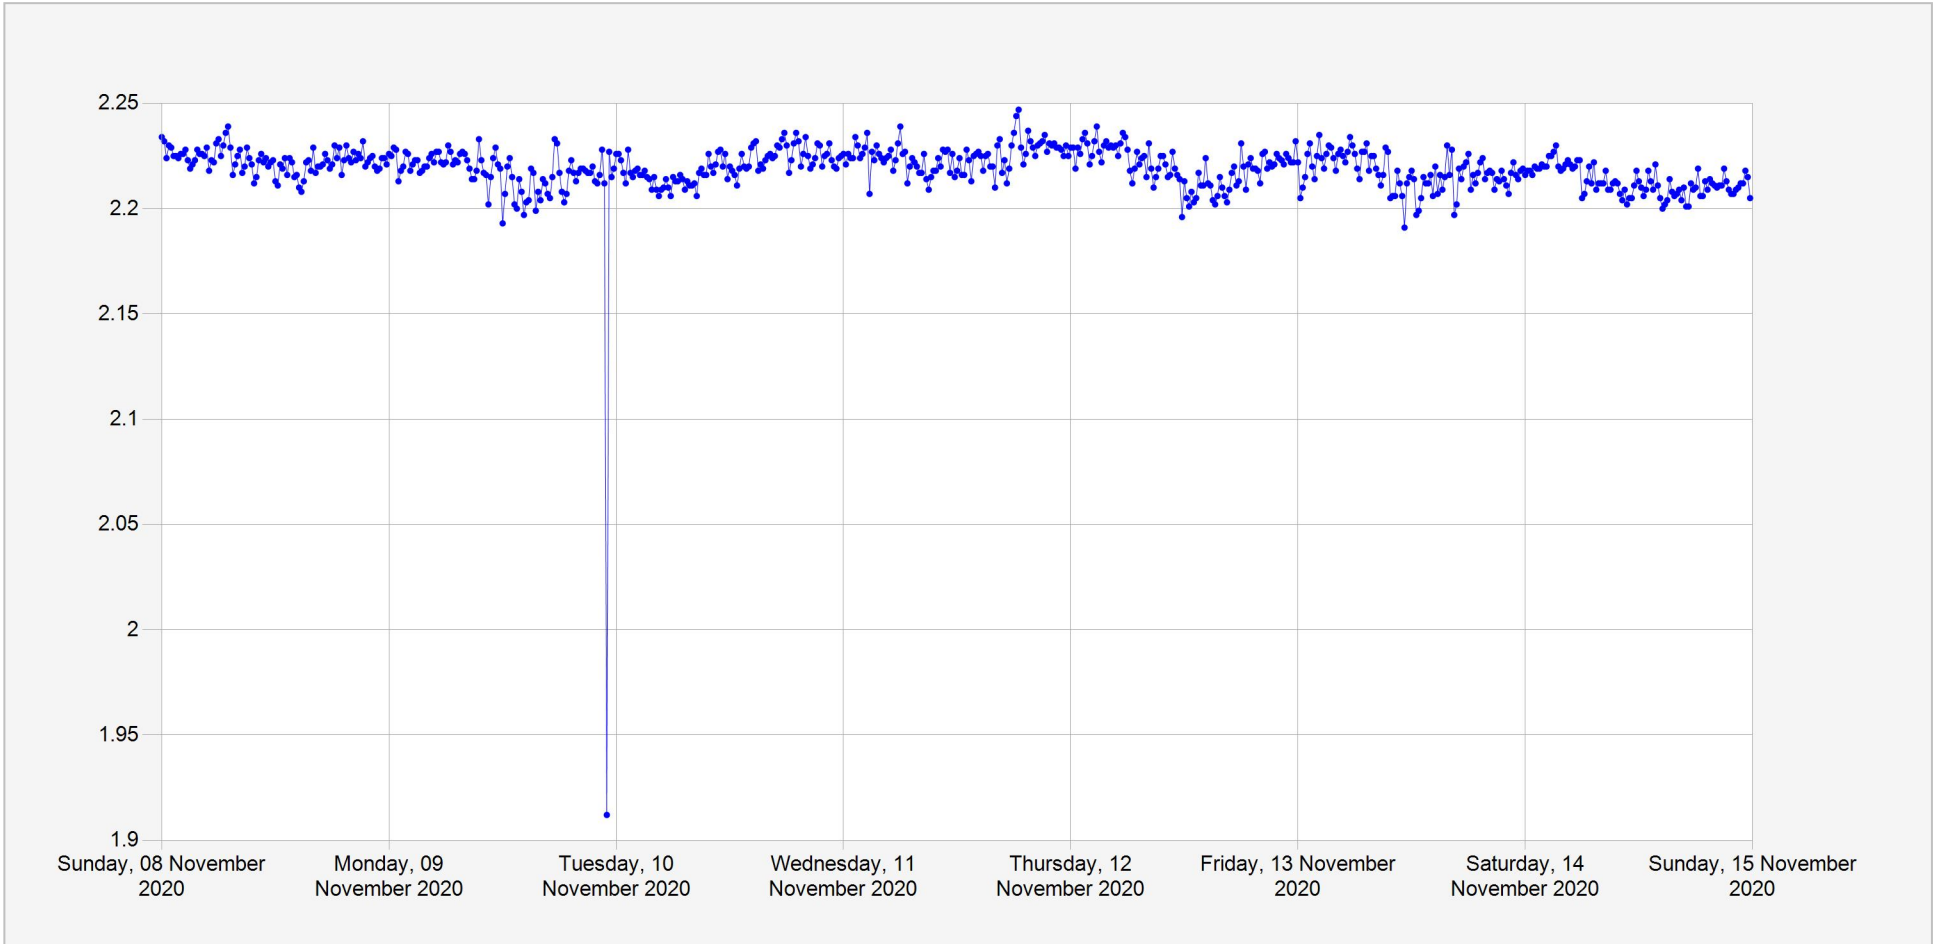

Burera Daily Water Level

Units: m
Identifier: Stage.Telemetry@294702
Location: Ntaruka(Lake Burera)

Week of: 2020-November-8

Date Processed: November 16, 2020 08:26

Page 1 of 1

DISCLAIMER :
The data made available through this portal is provided by RWFA to help the sustainable development of water resources and increase our water knowledge base. We ask that resulting research and studies be published and shared with RWFA. Additionally the data is provided 'as is' and RWFA takes no responsibility for any loss or damage suffered as a result of using this data. By downloading this data you are explicitly agreeing to these conditions.