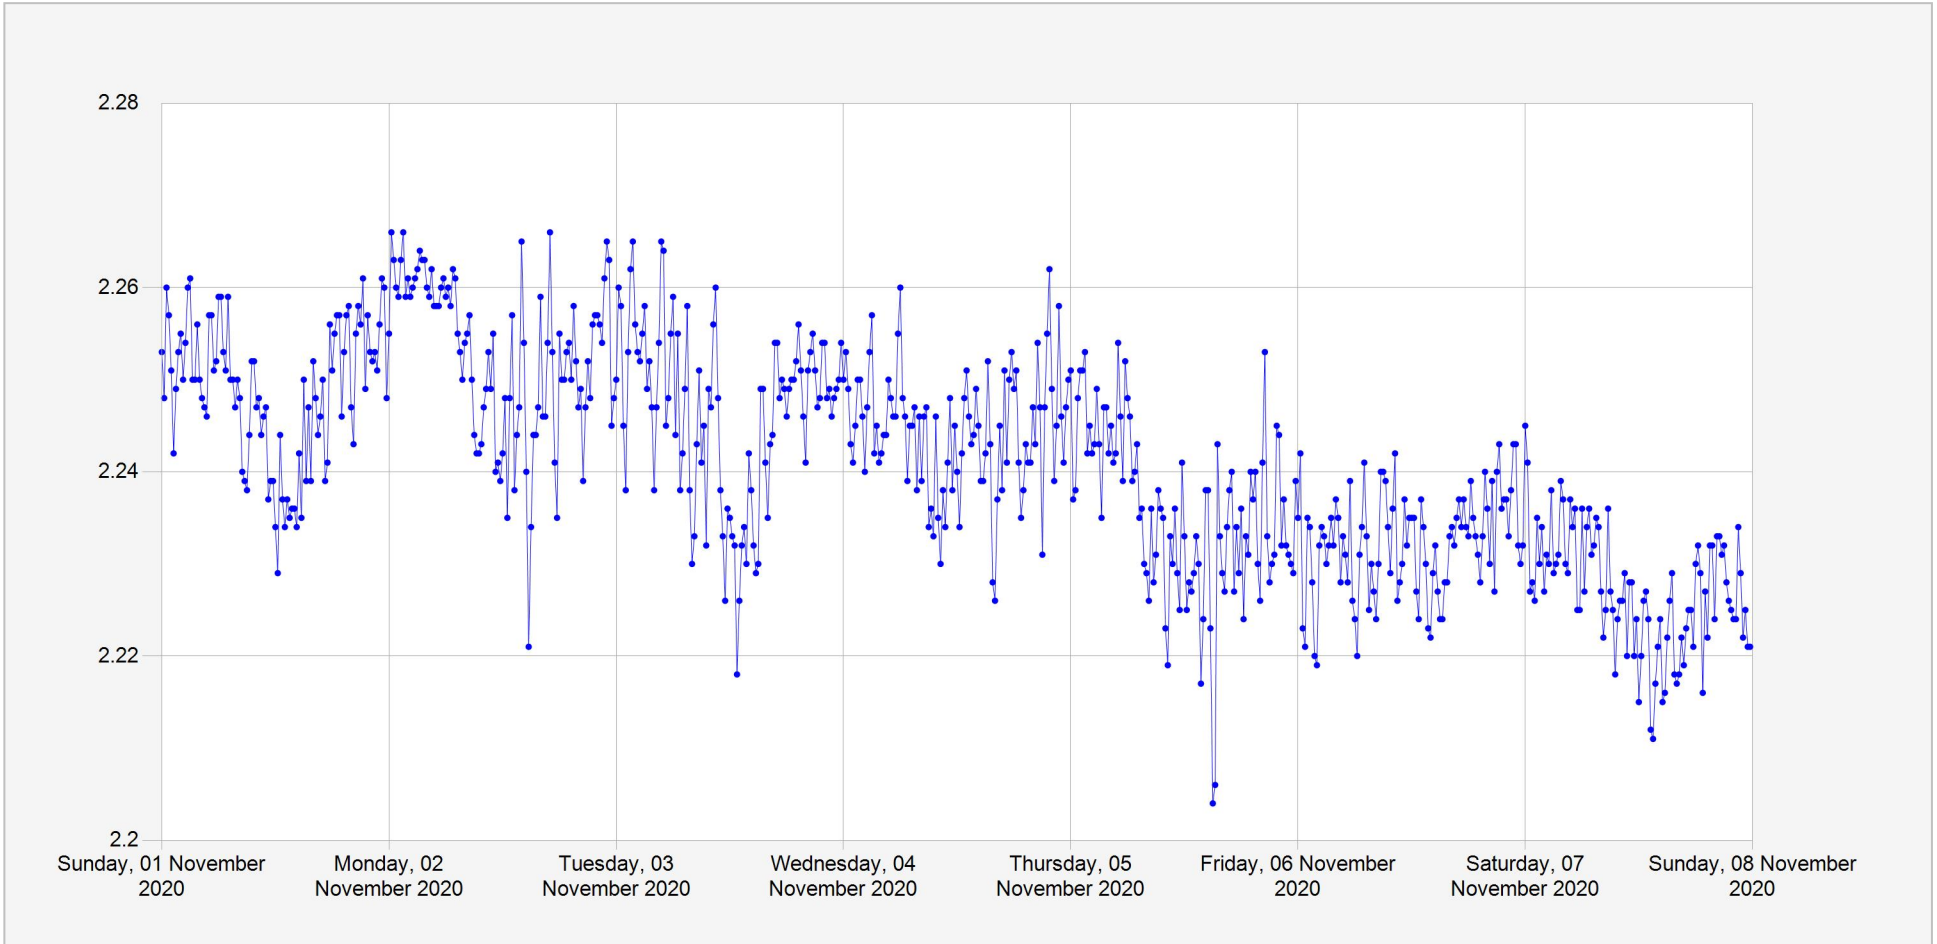

Burera Daily Water Level

Units: m
Identifier: Stage.Telemetry@294702
Location: Ntaruka(Lake Burera)

Week of: 2020-November-1

Date Processed: November 9, 2020 08:23

Page 1 of 1

DISCLAIMER :

The data made available through this portal is provided by RWFA to help the sustainable development of water resources and increase our water knowledge base. We ask that resulting research and studies be published and shared with RWFA. Additionally the data is provided 'as is' and RWFA takes no responsibility for any loss or damage suffered as a result of using this data. By downloading this data you are explicitly agreeing to these conditions.