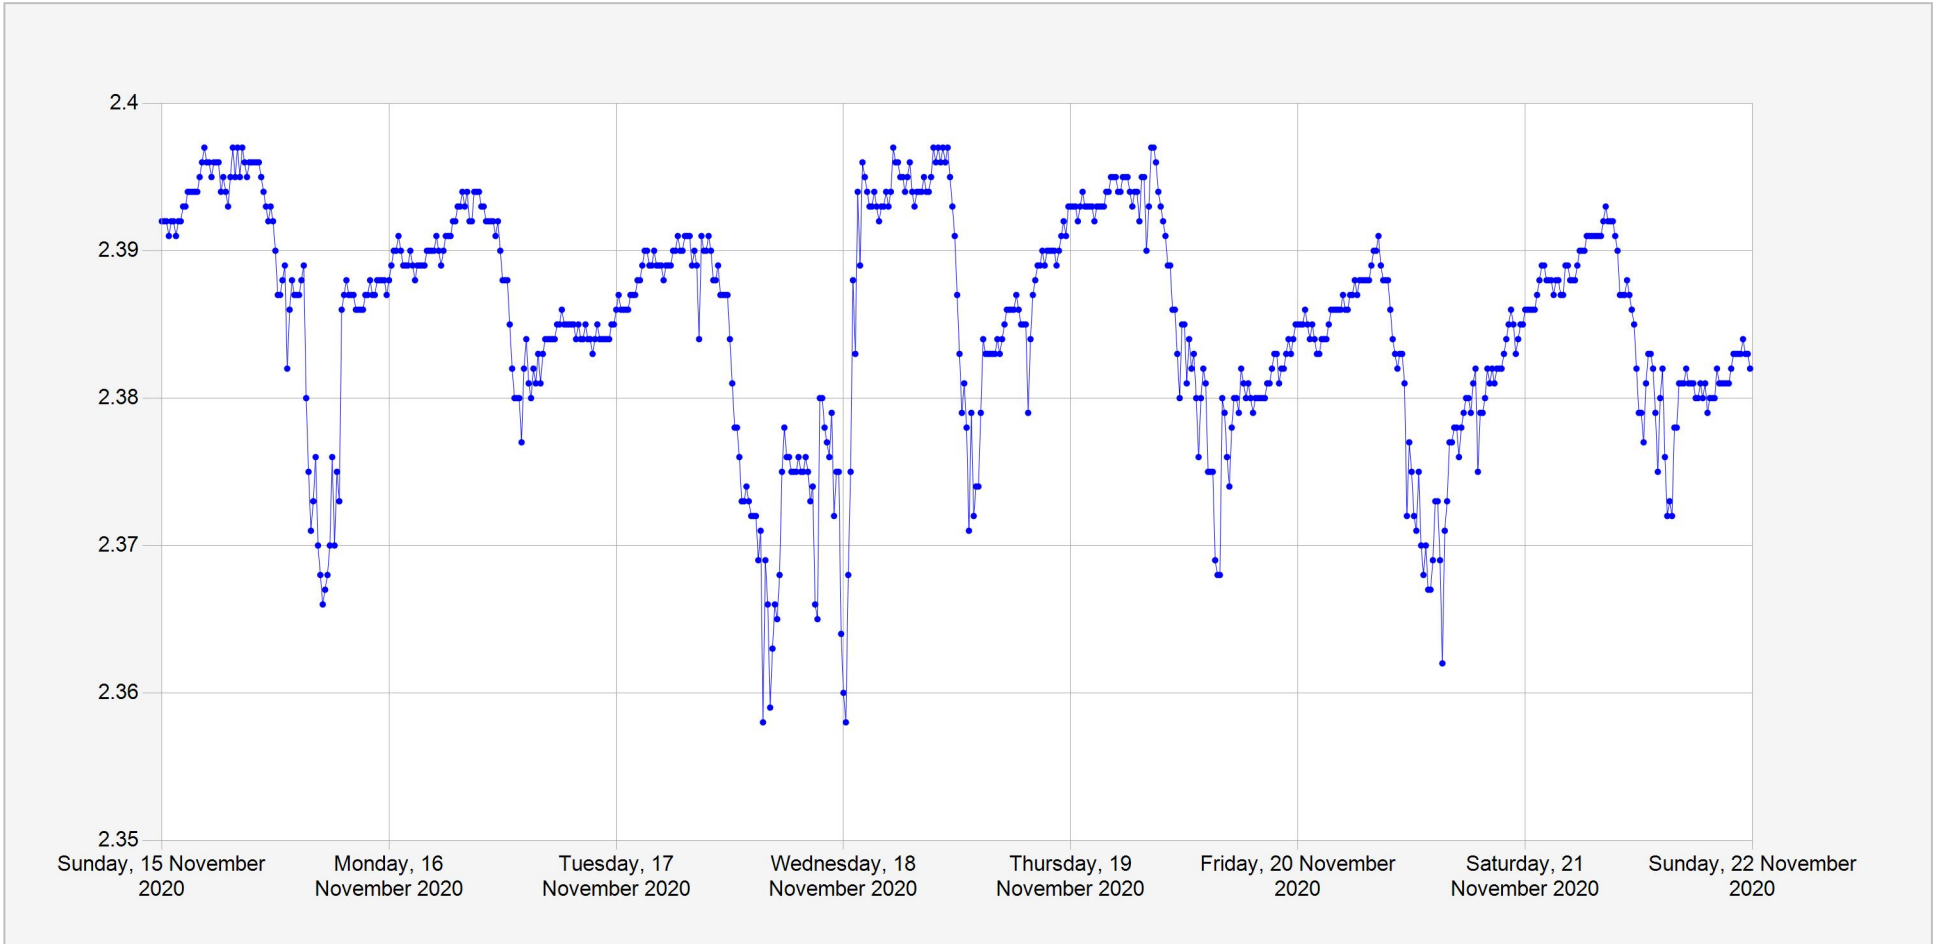

Akagera Mfunu Daily Water Level

Units: m
Identifier: Stage.Telemetry@255501
Location: Mfunu

Week of: 2020-November-15

Date Processed: November 23, 2020 07:24

Page 1 of 1

DISCLAIMER :

The data made available through this portal is provided by RWFA to help the sustainable development of water resources and increase our water knowledge base. We ask that resulting research and studies be published and shared with RWFA. Additionally the data is provided 'as is' and RWFA takes no responsibility for any loss or damage suffered as a result of using this data. By downloading this data you are explicitly agreeing to these conditions.