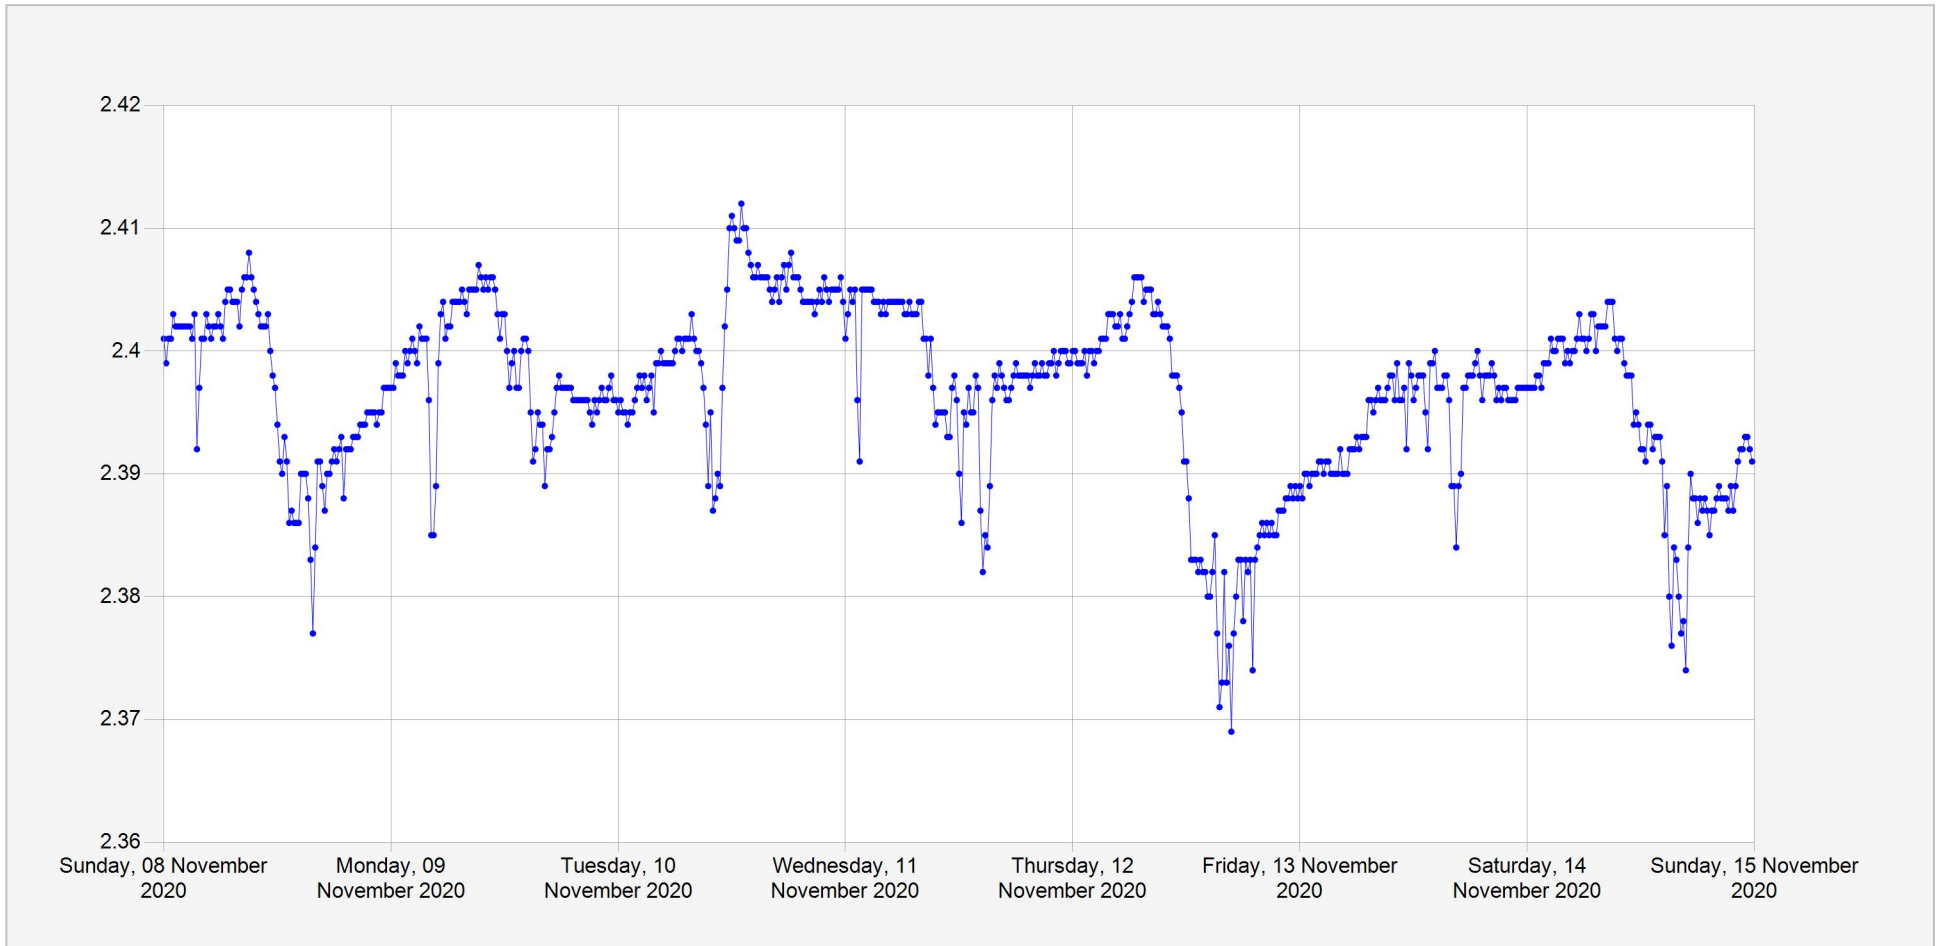

Akagera Mfunu Daily Water Level

Units: m
Identifier: Stage.Telemetry@255501
Location: Mfunu

Week of: 2020-November-8

Date Processed: November 16, 2020 08:22

Page 1 of 1

DISCLAIMER :

The data made available through this portal is provided by RWFA to help the sustainable development of water resources and increase our water knowledge base. We ask that resulting research and studies be published and shared with RWFA. Additionally the data is provided 'as is' and RWFA takes no responsibility for any loss or damage suffered as a result of using this data. By downloading this data you are explicitly agreeing to these conditions.