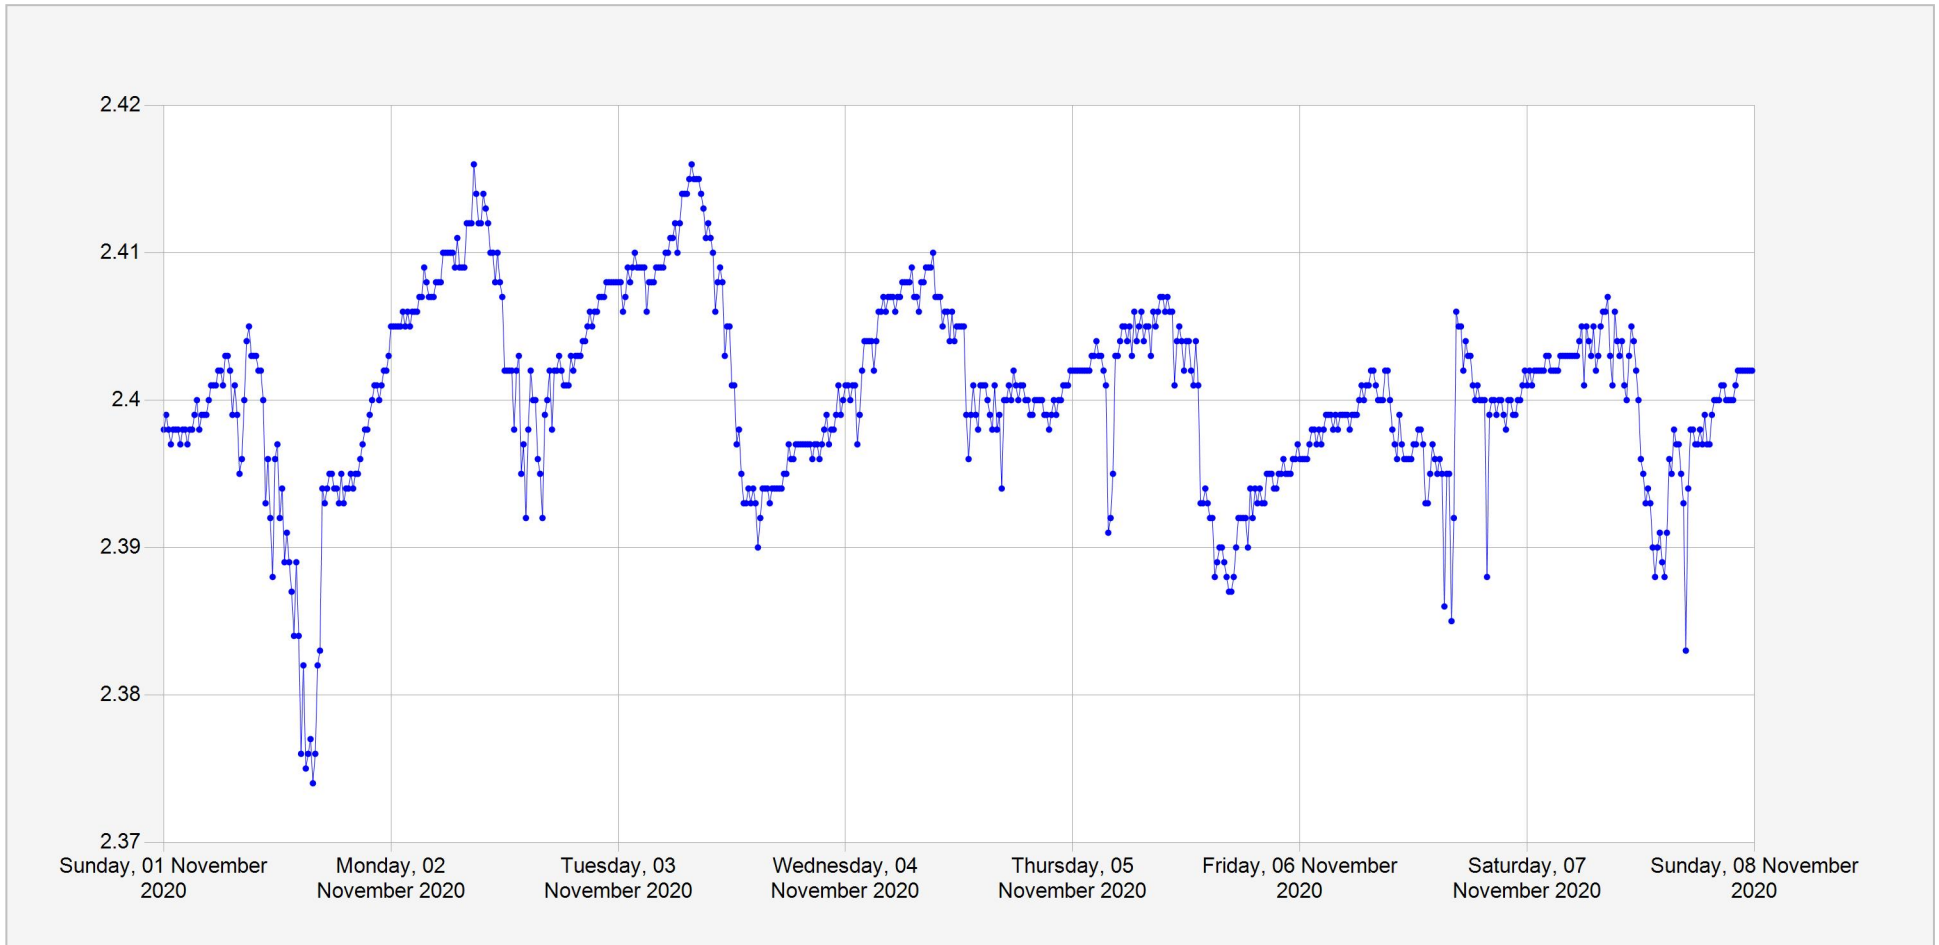

Akagera Mfunu Daily Water Level

Units: m
Identifier: Stage.Telemetry@255501
Location: Mfunu

Week of: 2020-November-1

Date Processed: November 9, 2020 08:19

Page 1 of 1

DISCLAIMER :

The data made available through this portal is provided by RWFA to help the sustainable development of water resources and increase our water knowledge base. We ask that resulting research and studies be published and shared with RWFA. Additionally the data is provided 'as is' and RWFA takes no responsibility for any loss or damage suffered as a result of using this data. By downloading this data you are explicitly agreeing to these conditions.