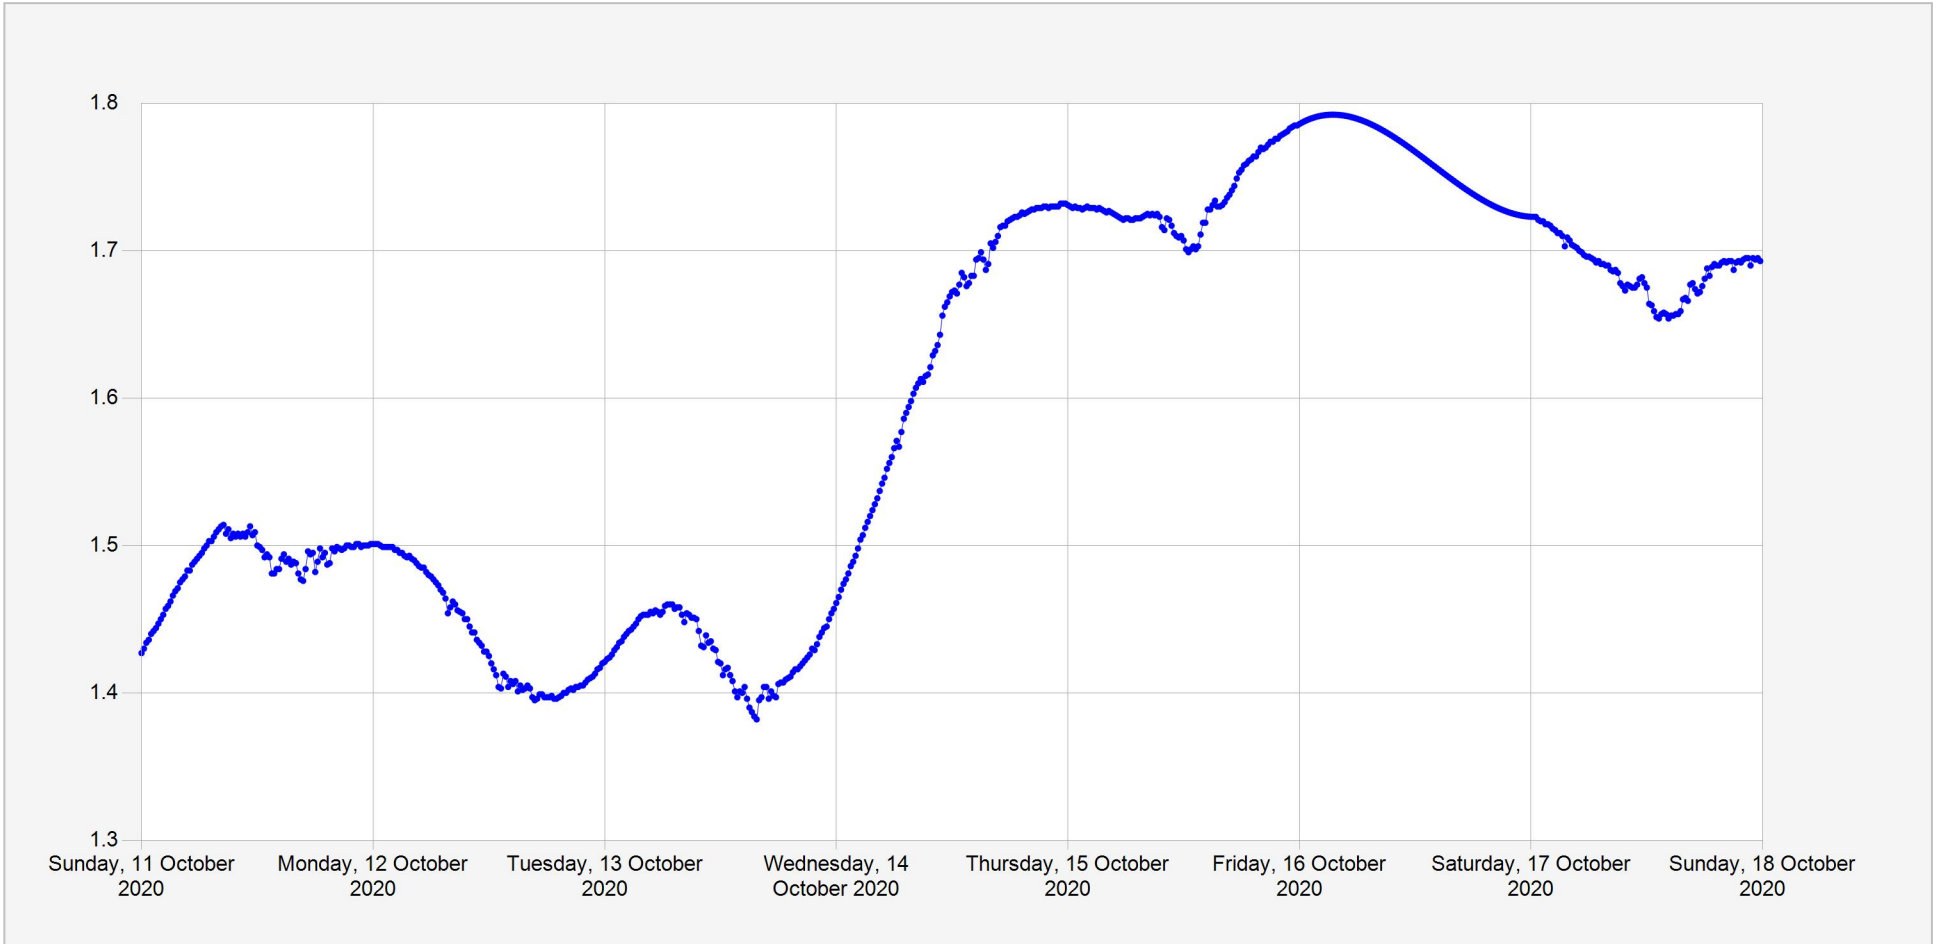

Mfune Akagera Daily Water Level

Units: m
Identifier: Stage.Telemetry@255501
Location: Mfune

Week of: 2020-October-11

Date Processed: October 19, 2020 08:58

Page 1 of 1

DISCLAIMER :

The data made available through this portal is provided by RWFA to help the sustainable development of water resources and increase our water knowledge base. We ask that resulting research and studies be published and shared with RWFA. Additionally the data is provided 'as is' and RWFA takes no responsibility for any loss or damage suffered as a result of using this data. By downloading this data you are explicitly agreeing to these conditions.