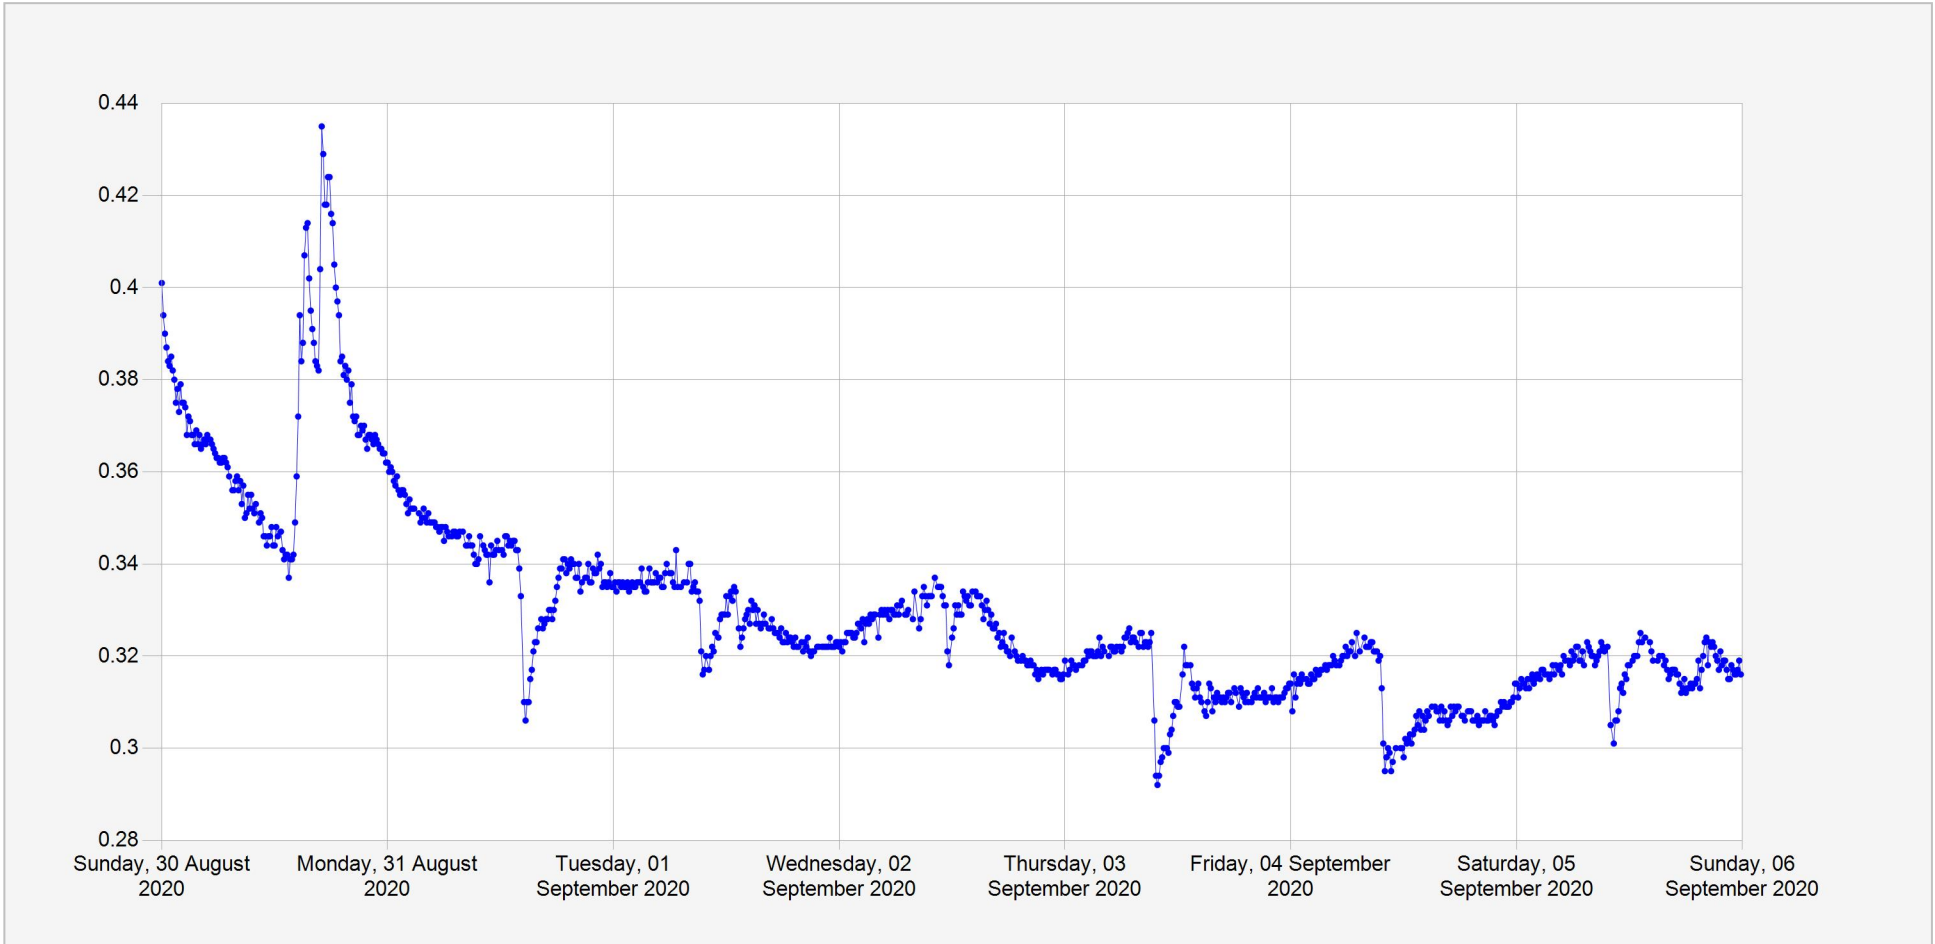

Pfunda Daily Water Level

**Units:** m  
**Identifier:** Stage.Telemetry@SW13  
**Location:** Pfunda

Week of: 2020-August-30

Date Processed: September 10, 2020 09:37

Page 1 of 2

DISCLAIMER :

The data made available through this portal is provided by RWFA to help the sustainable development of water resources and increase our water knowledge base. We ask that resulting research and studies be published and shared with RWFA. Additionally the data is provided 'as is' and RWFA takes no responsibility for any loss or damage suffered as a result of using this data. By downloading this data you are explicitly agreeing to these conditions.

Pfunda Daily Water Level

**Units:** m  
**Identifier:** Stage.Telemetry@SW13  
**Location:** Pfunda

Week of: 2020-September-6

Date Processed: September 10, 2020 09:37

Page 2 of 2

**DISCLAIMER :**  
The data made available through this portal is provided by RWFA to help the sustainable development of water resources and increase our water knowledge base. We ask that resulting research and studies be published and shared with RWFA. Additionally the data is provided 'as is' and RWFA takes no responsibility for any loss or damage suffered as a result of using this data. By downloading this data you are explicitly agreeing to these conditions.