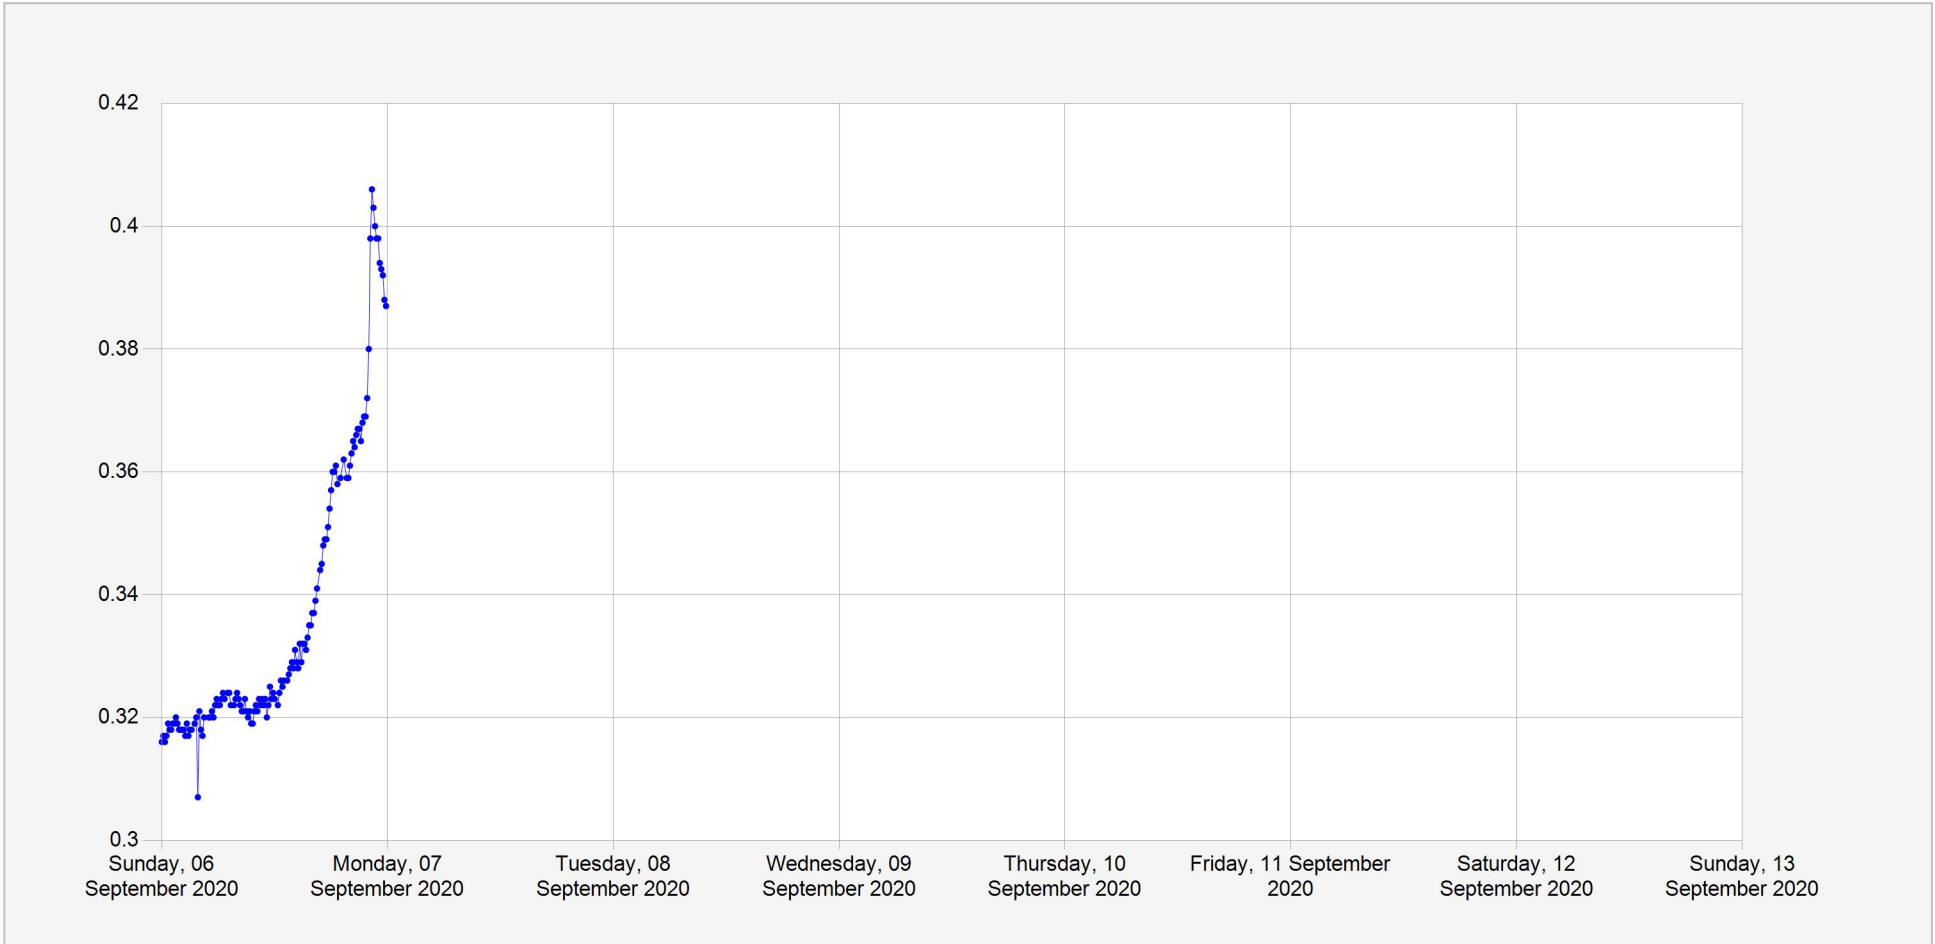

Pfunda Daily Water Level

**Units:** m  
**Identifier:** Stage.Telemetry@SW13  
**Location:** Pfunda

Week of: 2020-August-30

Date Processed: September 10, 2020 09:37

Page 1 of 2

DISCLAIMER :

The data made available through this portal is provided by RWFA to help the sustainable development of water resources and increase our water knowledge base. We ask that resulting research and studies be published and shared with RWFA. Additionally the data is provided 'as is' and RWFA takes no responsibility for any loss or damage suffered as a result of using this data. By downloading this data you are explicitly agreeing to these conditions.

Pfunda Daily Water Level

**Units:** m  
**Identifier:** Stage.Telemetry@SW13  
**Location:** Pfunda

Week of: 2020-September-6

Date Processed: September 10, 2020 09:37

Page 2 of 2

**DISCLAIMER :**  
The data made available through this portal is provided by RWFA to help the sustainable development of water resources and increase our water knowledge base. We ask that resulting research and studies be published and shared with RWFA. Additionally the data is provided 'as is' and RWFA takes no responsibility for any loss or damage suffered as a result of using this data. By downloading this data you are explicitly agreeing to these conditions.