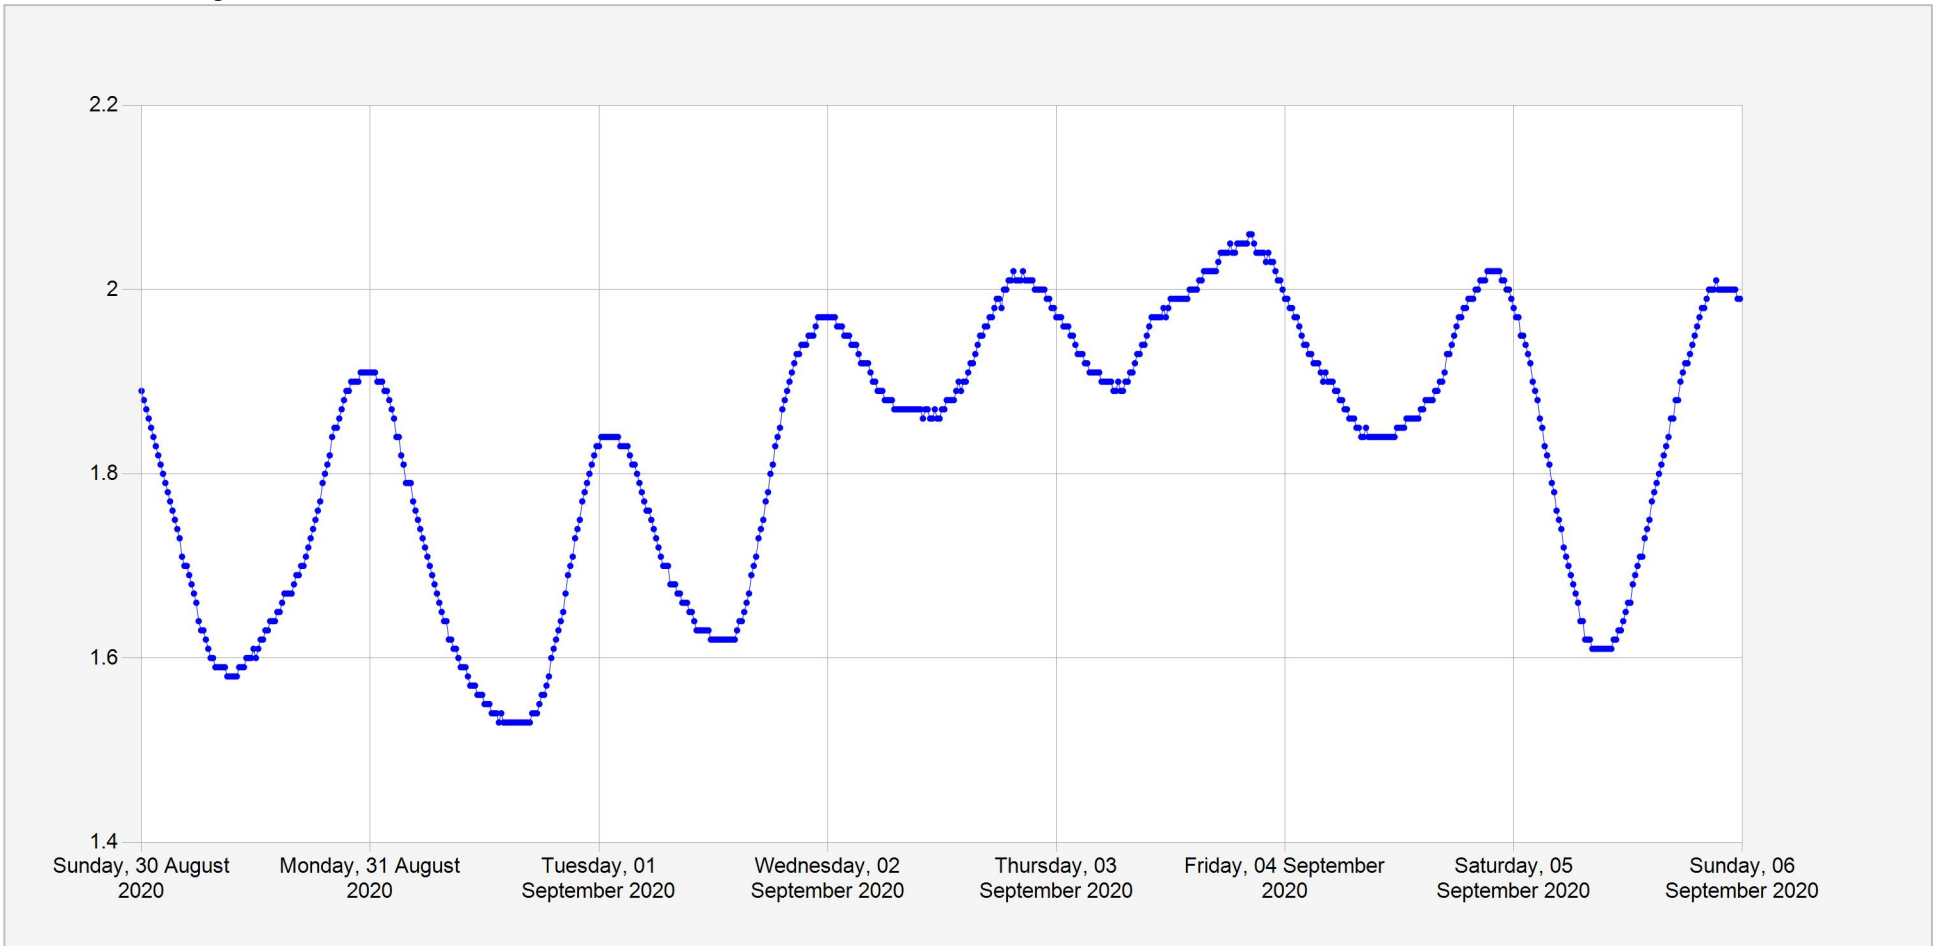

### Nyabarongo Daily Water Level

**Units:** m  
**Identifier:** Stage.Telemetry@270001  
**Location:** Ruliba(Nyabarongo)

Week of: 2020-August-30

Date Processed: September 10, 2020 09:38

Page 1 of 2

**DISCLAIMER :**

Nyabarongo Daily Water Level

**Units:** m  
**Identifier:** Stage.Telemetry@270001  
**Location:** Ruliba(Nyabarongo)

Week of: 2020-September-6

Date Processed: September 10, 2020 09:38

Page 2 of 2

**DISCLAIMER :**  
The data made available through this portal is provided by RWFA to help the sustainable development of water resources and increase our water knowledge base. We ask that resulting research and studies be published and shared with RWFA. Additionally the data is provided 'as is' and RWFA takes no responsibility for any loss or damage suffered as a result of using this data. By downloading this data you are explicitly agreeing to these conditions.