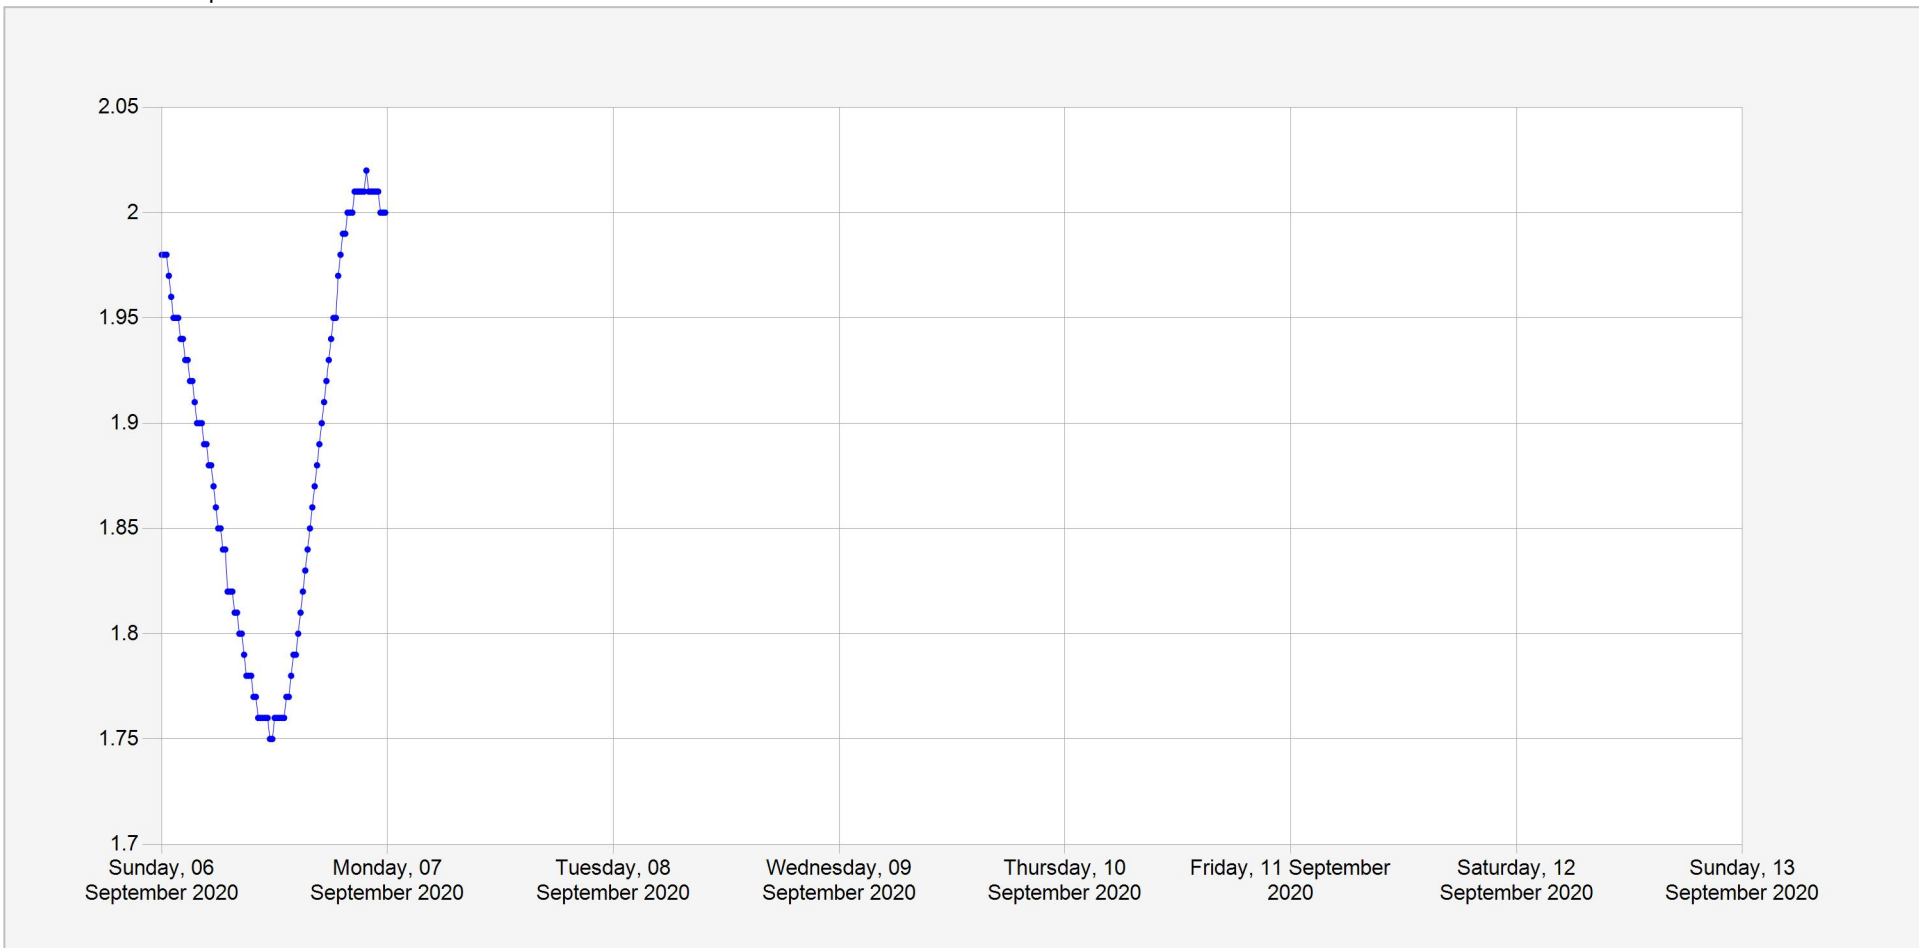

### Nyabarongo Daily Water Level

**Units:** m  
**Identifier:** Stage.Telemetry@270001  
**Location:** Ruliba(Nyabarongo)

Week of: 2020-August-30

Date Processed: September 10, 2020 09:38

Page 1 of 2

**DISCLAIMER :**

Nyabarongo Daily Water Level

**Units:** m  
**Identifier:** Stage.Telemetry@270001  
**Location:** Ruliba(Nyabarongo)

Week of: 2020-September-6

Date Processed: September 10, 2020 09:38

Page 2 of 2

**DISCLAIMER :**  
The data made available through this portal is provided by RWFA to help the sustainable development of water resources and increase our water knowledge base. We ask that resulting research and studies be published and shared with RWFA. Additionally the data is provided 'as is' and RWFA takes no responsibility for any loss or damage suffered as a result of using this data. By downloading this data you are explicitly agreeing to these conditions.