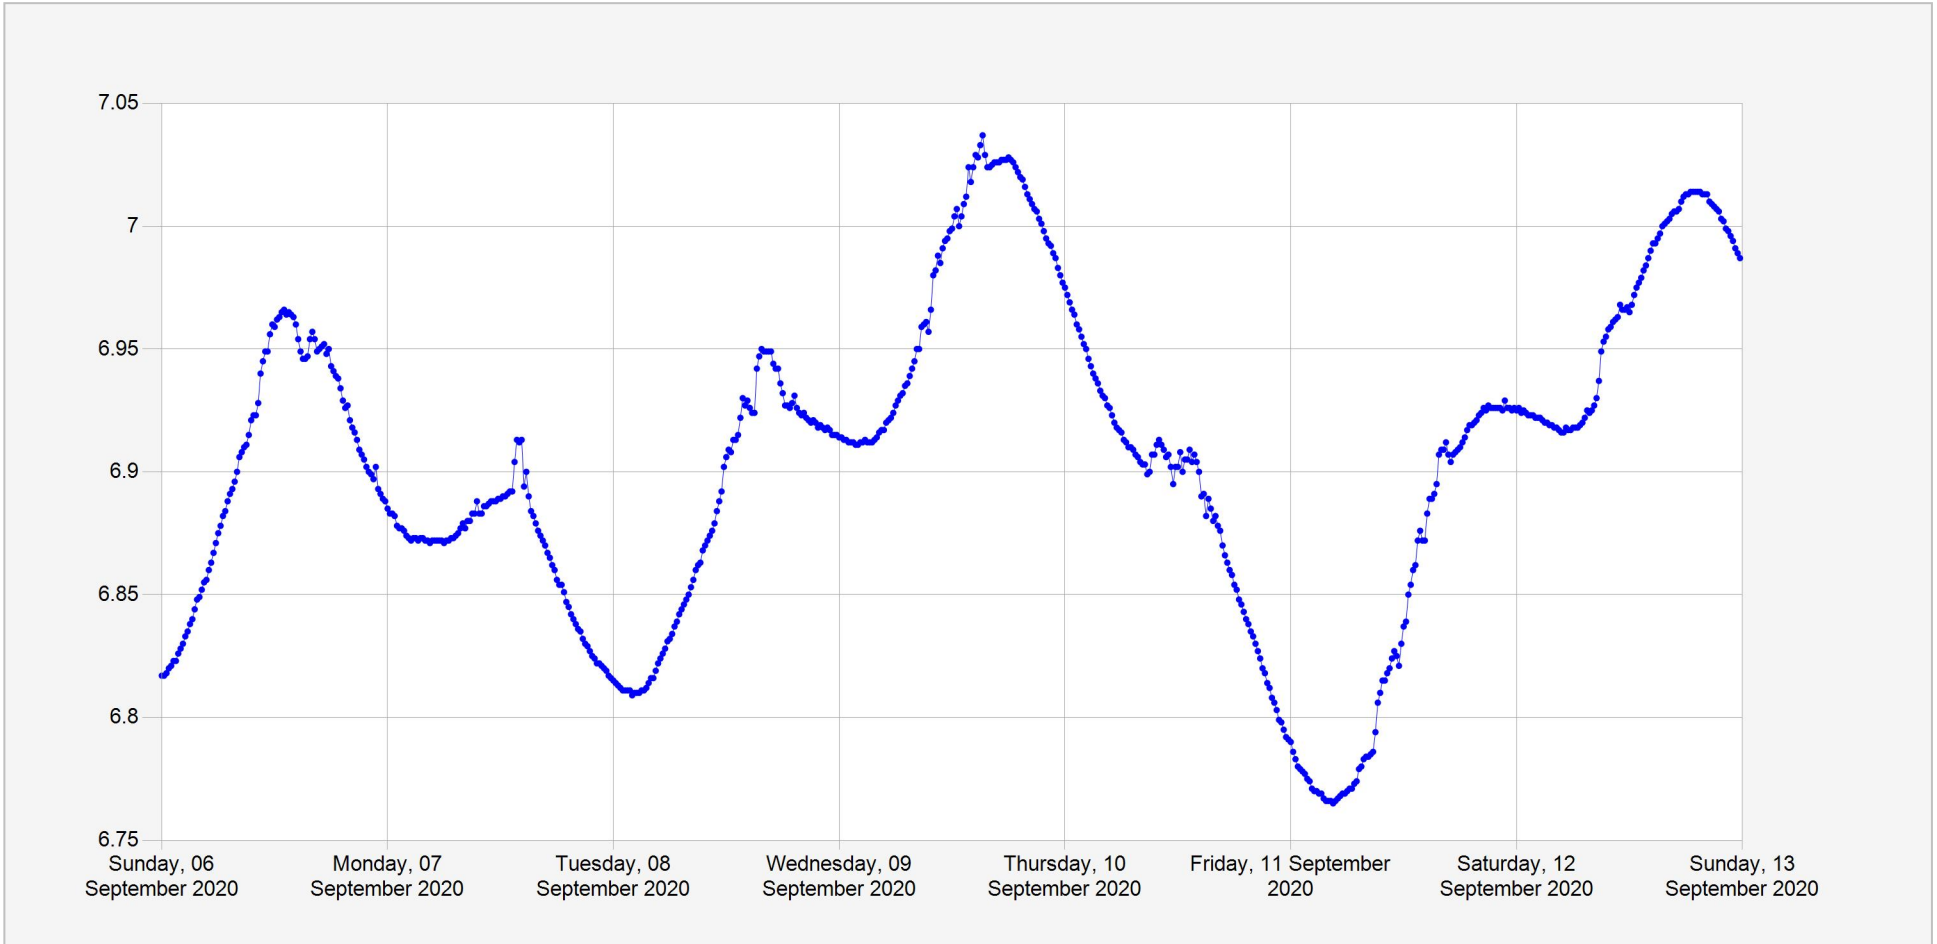

Mfune Akagera Daily Water Level

**Units:** m/s  
**Identifier:** Water Velocity.Telemetry@255501  
**Location:** Mfune

Week of: 2020-September-6

Date Processed: September 14, 2020 07:37

Page 1 of 1

DISCLAIMER :

The data made available through this portal is provided by RWFA to help the sustainable development of water resources and increase our water knowledge base. We ask that resulting research and studies be published and shared with RWFA. Additionally the data is provided 'as is' and RWFA takes no responsibility for any loss or damage suffered as a result of using this data. By downloading this data you are explicitly agreeing to these conditions.