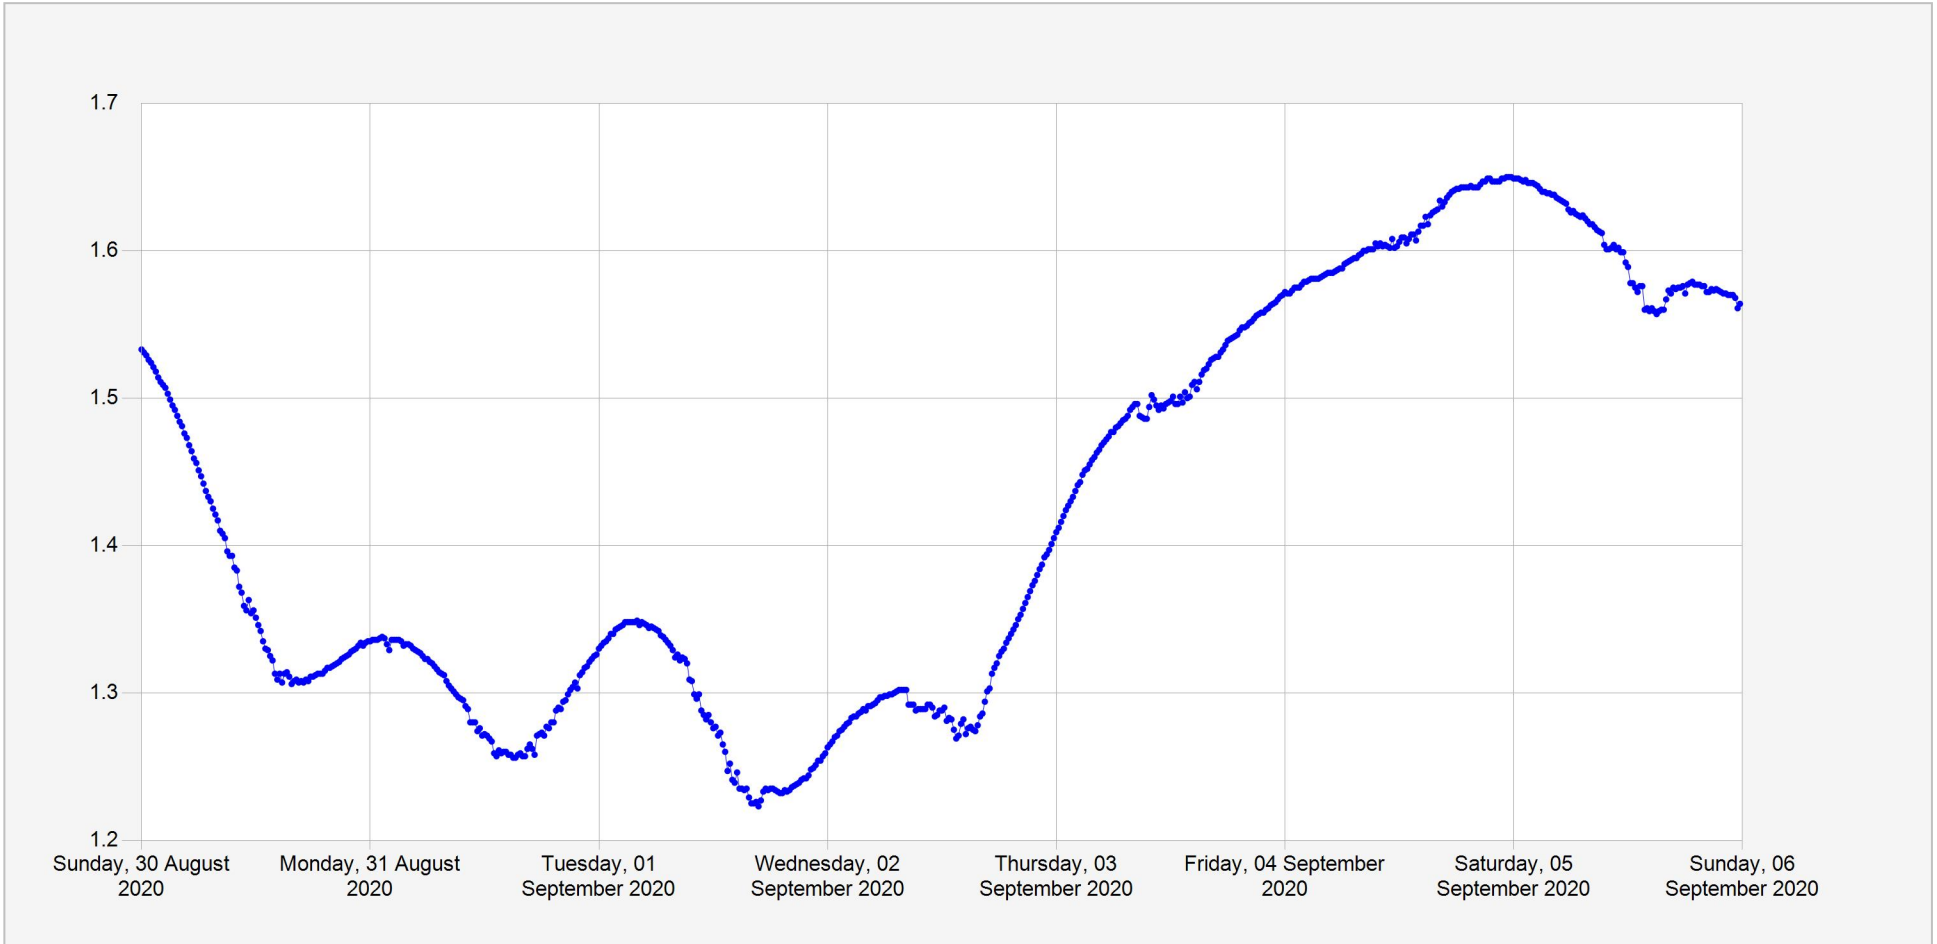

Mfune Akagera Daily Water Level

Units: m
Identifier: Stage.Telemetry@255501
Location: Mfune

Week of: 2020-August-30

Date Processed: September 10, 2020 09:31

Page 1 of 2

DISCLAIMER :

The data made available through this portal is provided by RWFA to help the sustainable development of water resources and increase our water knowledge base. We ask that resulting research and studies be published and shared with RWFA. Additionally the data is provided 'as is' and RWFA takes no responsibility for any loss or damage suffered as a result of using this data. By downloading this data you are explicitly agreeing to these conditions.

Mfune Akagera Daily Water Level

Units: m
Identifier: Stage.Telemetry@255501
Location: Mfune

Week of: 2020-September-6

Date Processed: September 10, 2020 09:31

DISCLAIMER :
The data made available through this portal is provided by RWFA to help the sustainable development of water resources and increase our water knowledge base. We ask that resulting research and studies be published and shared with RWFA. Additionally the data is provided 'as is' and RWFA takes no responsibility for any loss or damage suffered as a result of using this data. By downloading this data you are explicitly agreeing to these conditions.