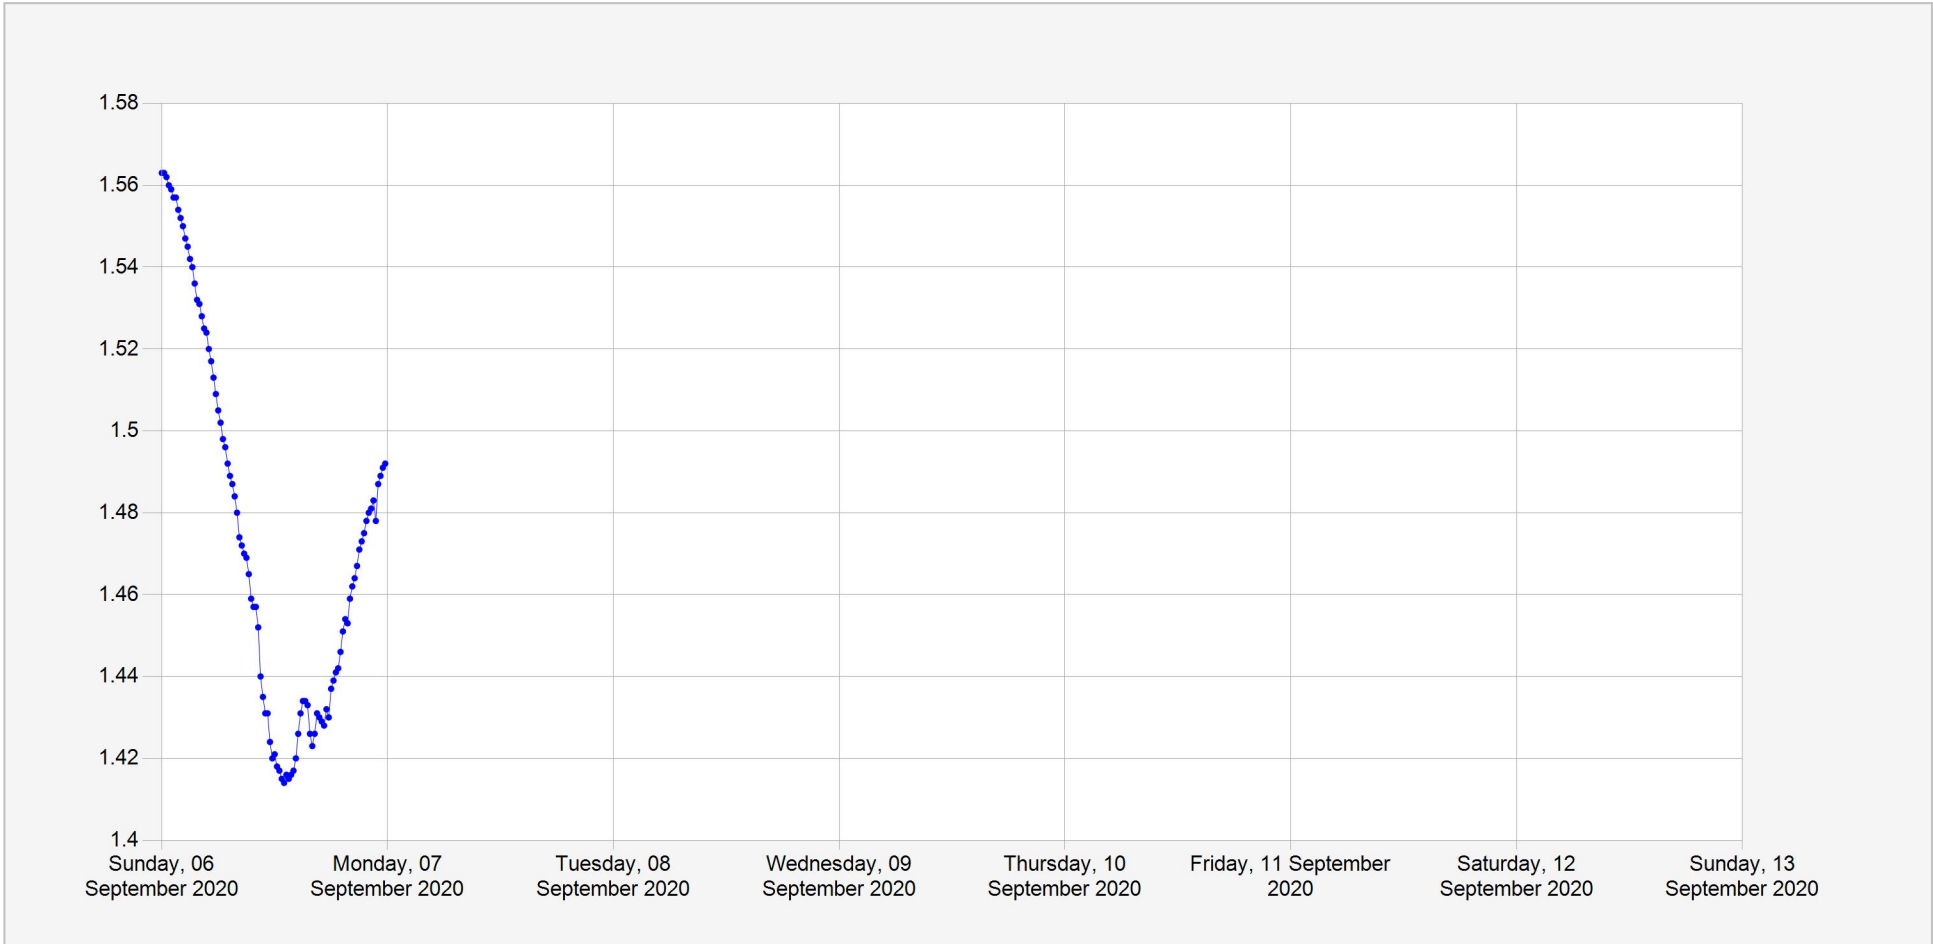

Mfune Akagera Daily Water Level

Units: m
Identifier: Stage.Telemetry@255501
Location: Mfune

Week of: 2020-August-30

Date Processed: September 10, 2020 09:31

Page 1 of 2

DISCLAIMER :

The data made available through this portal is provided by RWFA to help the sustainable development of water resources and increase our water knowledge base. We ask that resulting research and studies be published and shared with RWFA. Additionally the data is provided 'as is' and RWFA takes no responsibility for any loss or damage suffered as a result of using this data. By downloading this data you are explicitly agreeing to these conditions.

Mfune Akagera Daily Water Level

Units: m
Identifier: Stage.Telemetry@255501
Location: Mfune

Week of: 2020-September-6

Date Processed: September 10, 2020 09:31

DISCLAIMER :
The data made available through this portal is provided by RWFA to help the sustainable development of water resources and increase our water knowledge base. We ask that resulting research and studies be published and shared with RWFA. Additionally the data is provided 'as is' and RWFA takes no responsibility for any loss or damage suffered as a result of using this data. By downloading this data you are explicitly agreeing to these conditions.