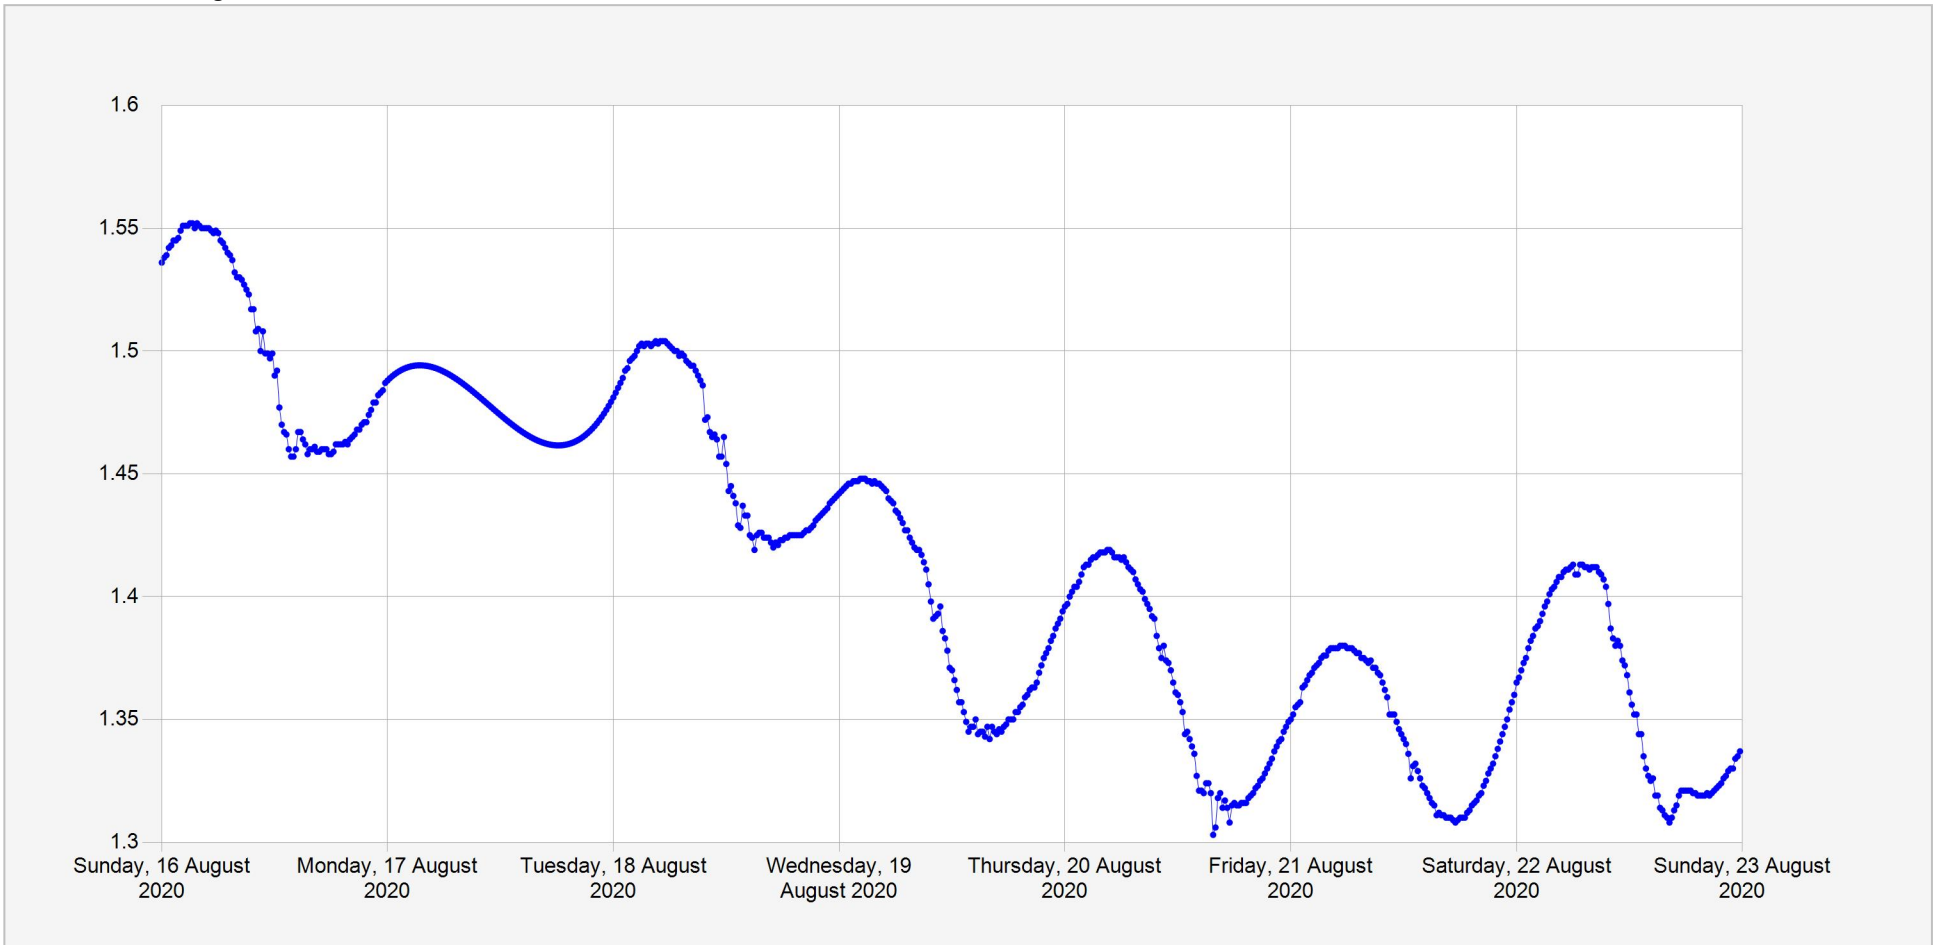

Mfune Akagera Daily Water Level

Units: m
Identifier: Stage.Telemetry@255501
Location: Mfune

Week of: 2020-August-16

Date Processed: August 24, 2020 07:25

Page 1 of 1

DISCLAIMER :

The data made available through this portal is provided by RWFA to help the sustainable development of water resources and increase our water knowledge base. We ask that resulting research and studies be published and shared with RWFA. Additionally the data is provided 'as is' and RWFA takes no responsibility for any loss or damage suffered as a result of using this data. By downloading this data you are explicitly agreeing to these conditions.