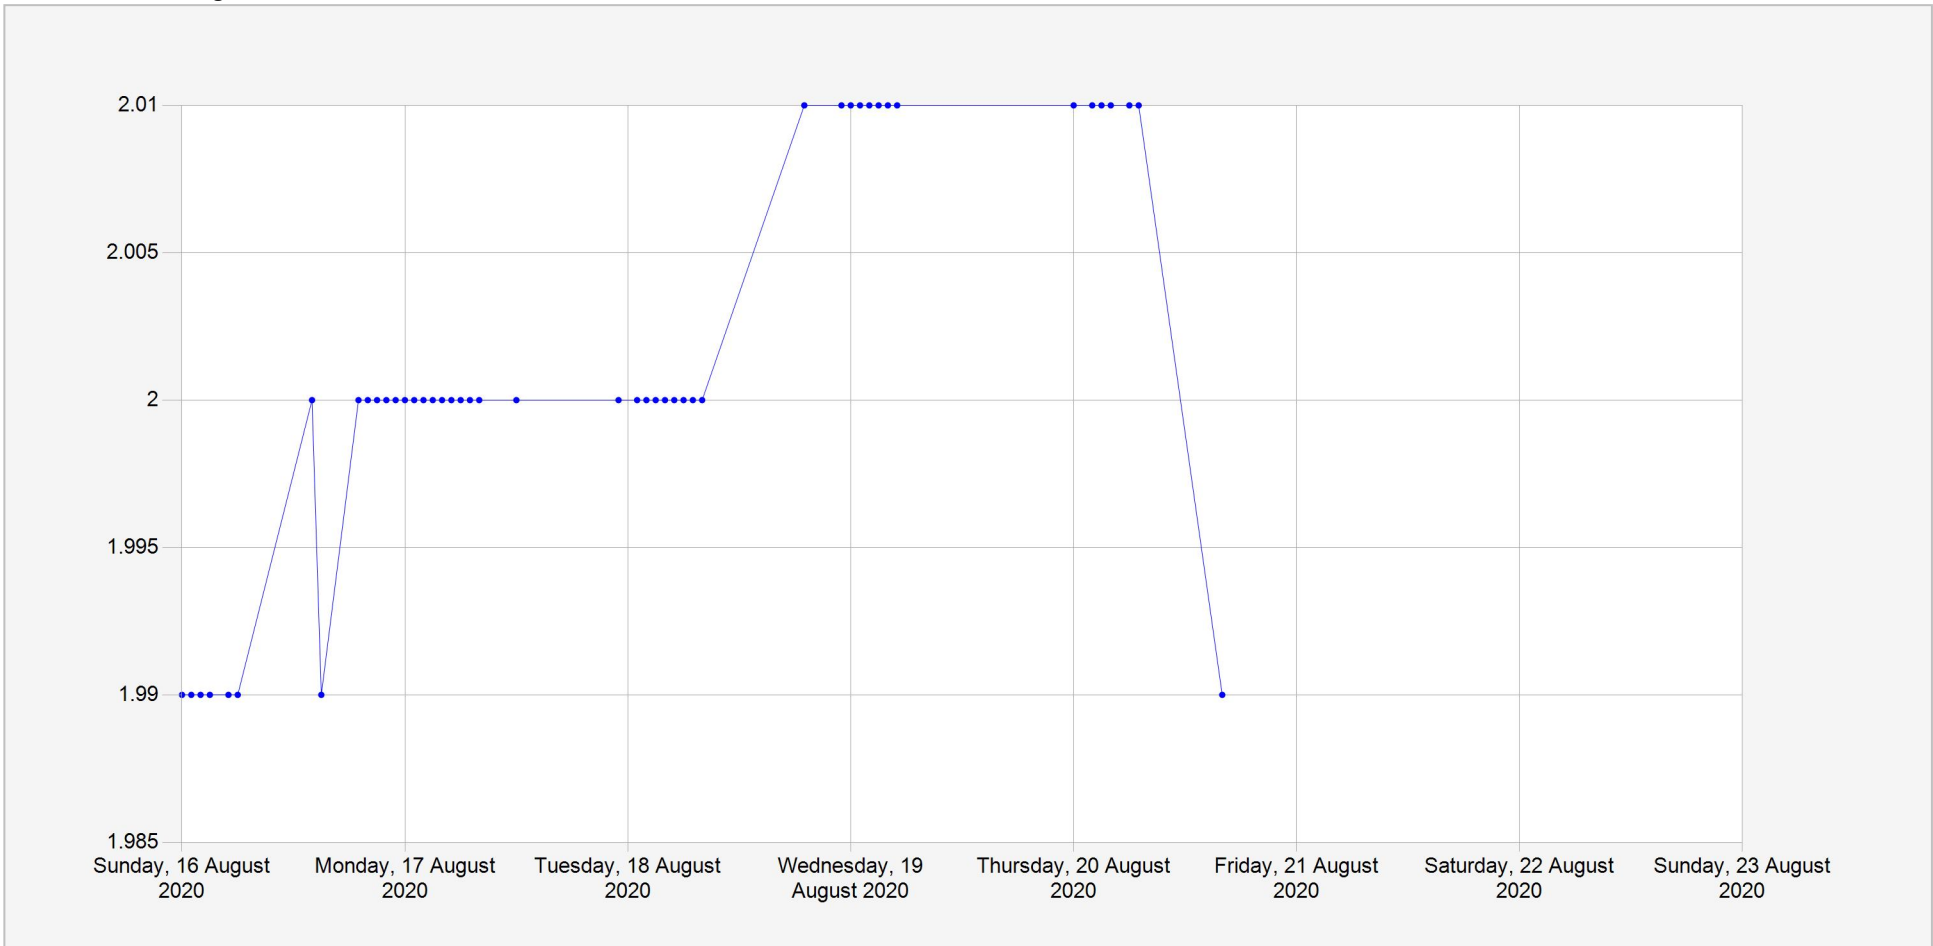

### Cyohoha Daily Water Level

**Units:** m  
**Identifier:** Stage.Telemetry@SW16  
**Location:** Cyohoha South

Week of: 2020-August-16

Date Processed: August 24, 2020 07:15

Page 1 of 1

**DISCLAIMER :**  
The data made available through this portal is provided by RWFA to help the sustainable development of water resources and increase our water knowledge base. We ask that resulting research and studies be published and shared with RWFA. Additionally the data is provided 'as is' and RWFA takes no responsibility for any loss or damage suffered as a result of using this data. By downloading this data you are explicitly agreeing to these conditions.