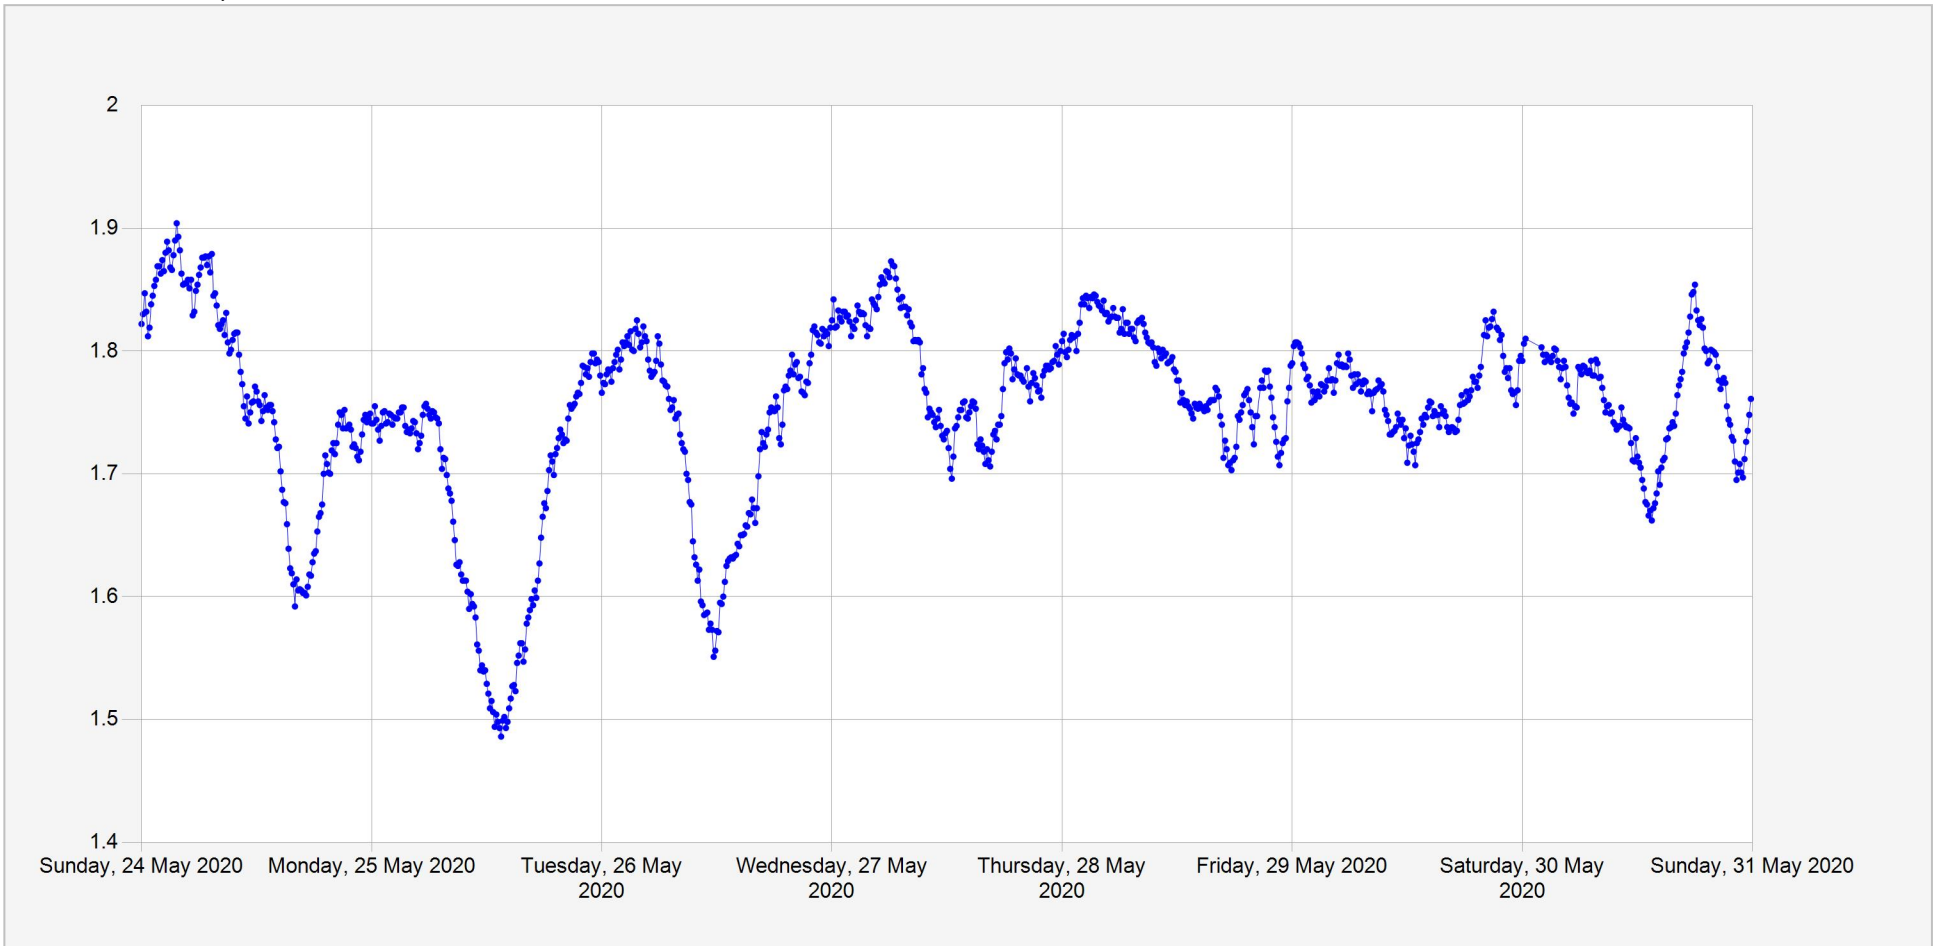

### Nyabarongo Daily Water Level

**Units:** m  
**Identifier:** Stage.Telemetry@70008  
**Location:** Ngaru(Nyabarongo)

Week of: 2020-May-24

Date Processed: June 1, 2020 08:41

Page 1 of 1

**DISCLAIMER :**

The data made available through this portal is provided by RWFA to help the sustainable development of water resources and increase our water knowledge base. We ask that resulting research and studies be published and shared with RWFA. Additionally the data is provided 'as is' and RWFA takes no responsibility for any loss or damage suffered as a result of using this data. By downloading this data you are explicitly agreeing to these conditions.