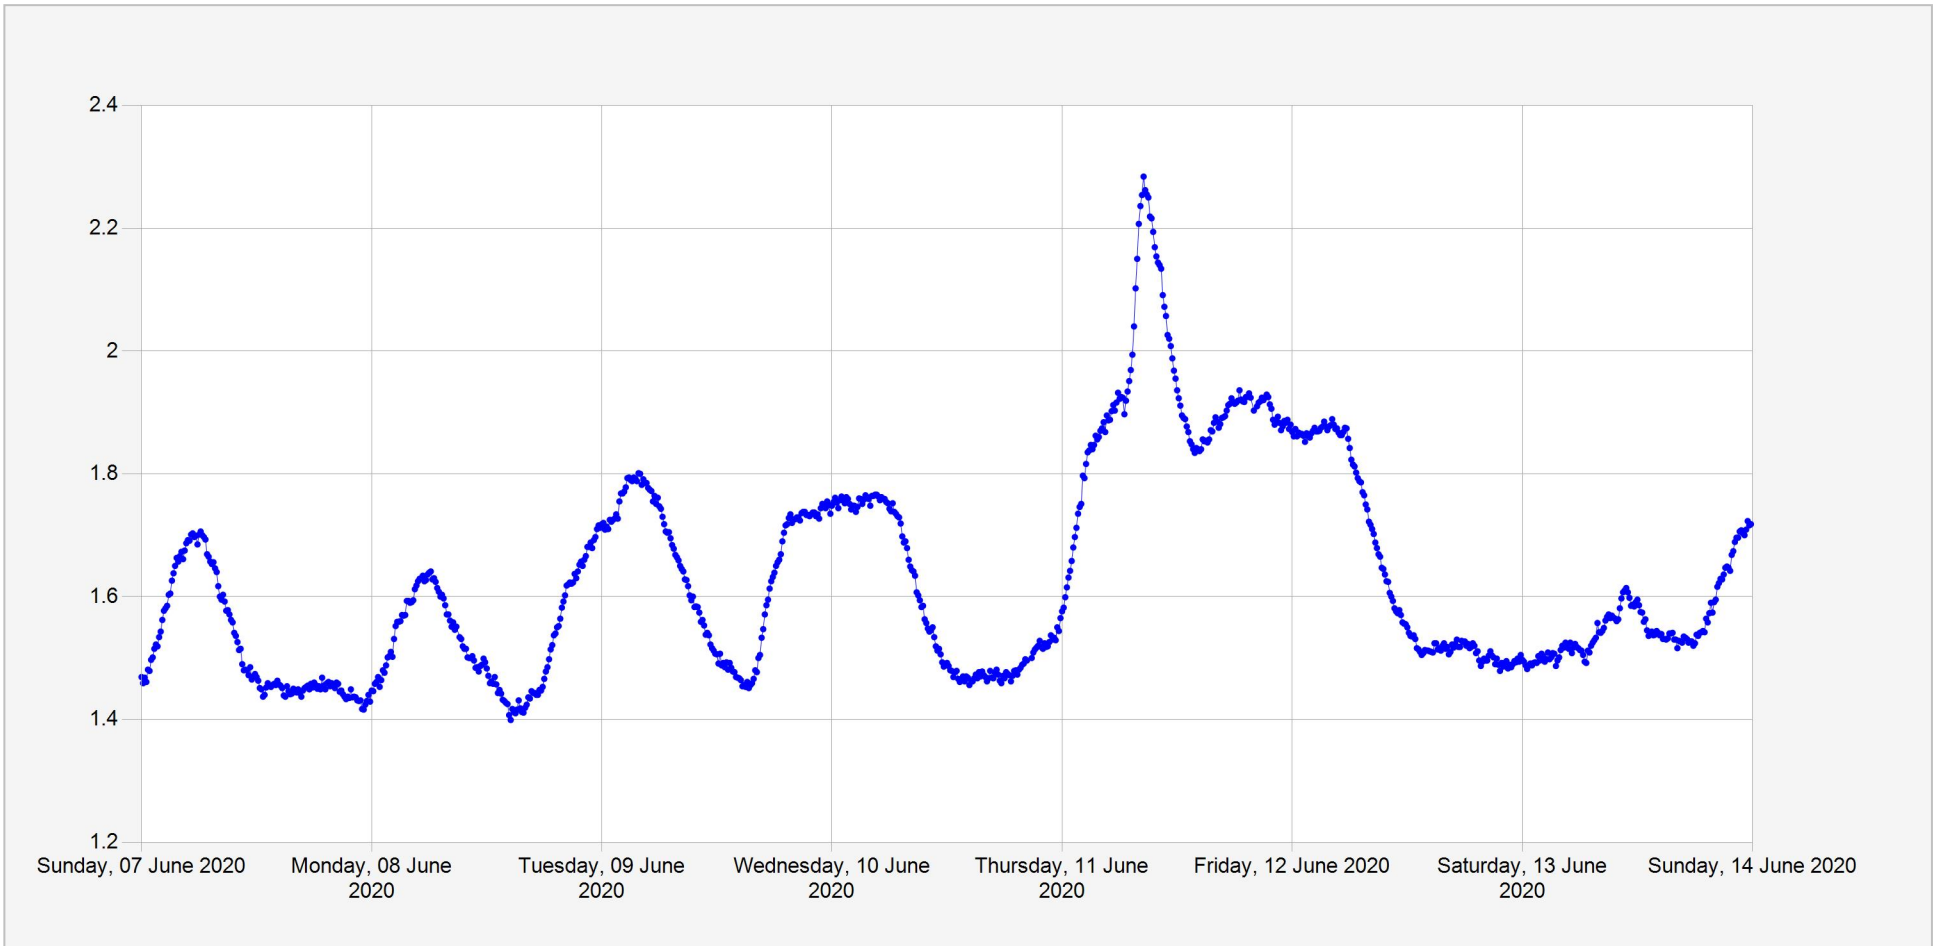

Ngaru Nyabarongo Daily Water Level

Units: m
Identifier: Stage.Telemetry@70008
Location: Ngaru(Nyabarongo)

Week of: 2020-June-7

Date Processed: June 15, 2020 08:59

Page 1 of 1

DISCLAIMER :

The data made available through this portal is provided by RWFA to help the sustainable development of water resources and increase our water knowledge base. We ask that resulting research and studies be published and shared with RWFA. Additionally the data is provided 'as is' and RWFA takes no responsibility for any loss or damage suffered as a result of using this data. By downloading this data you are explicitly agreeing to these conditions.