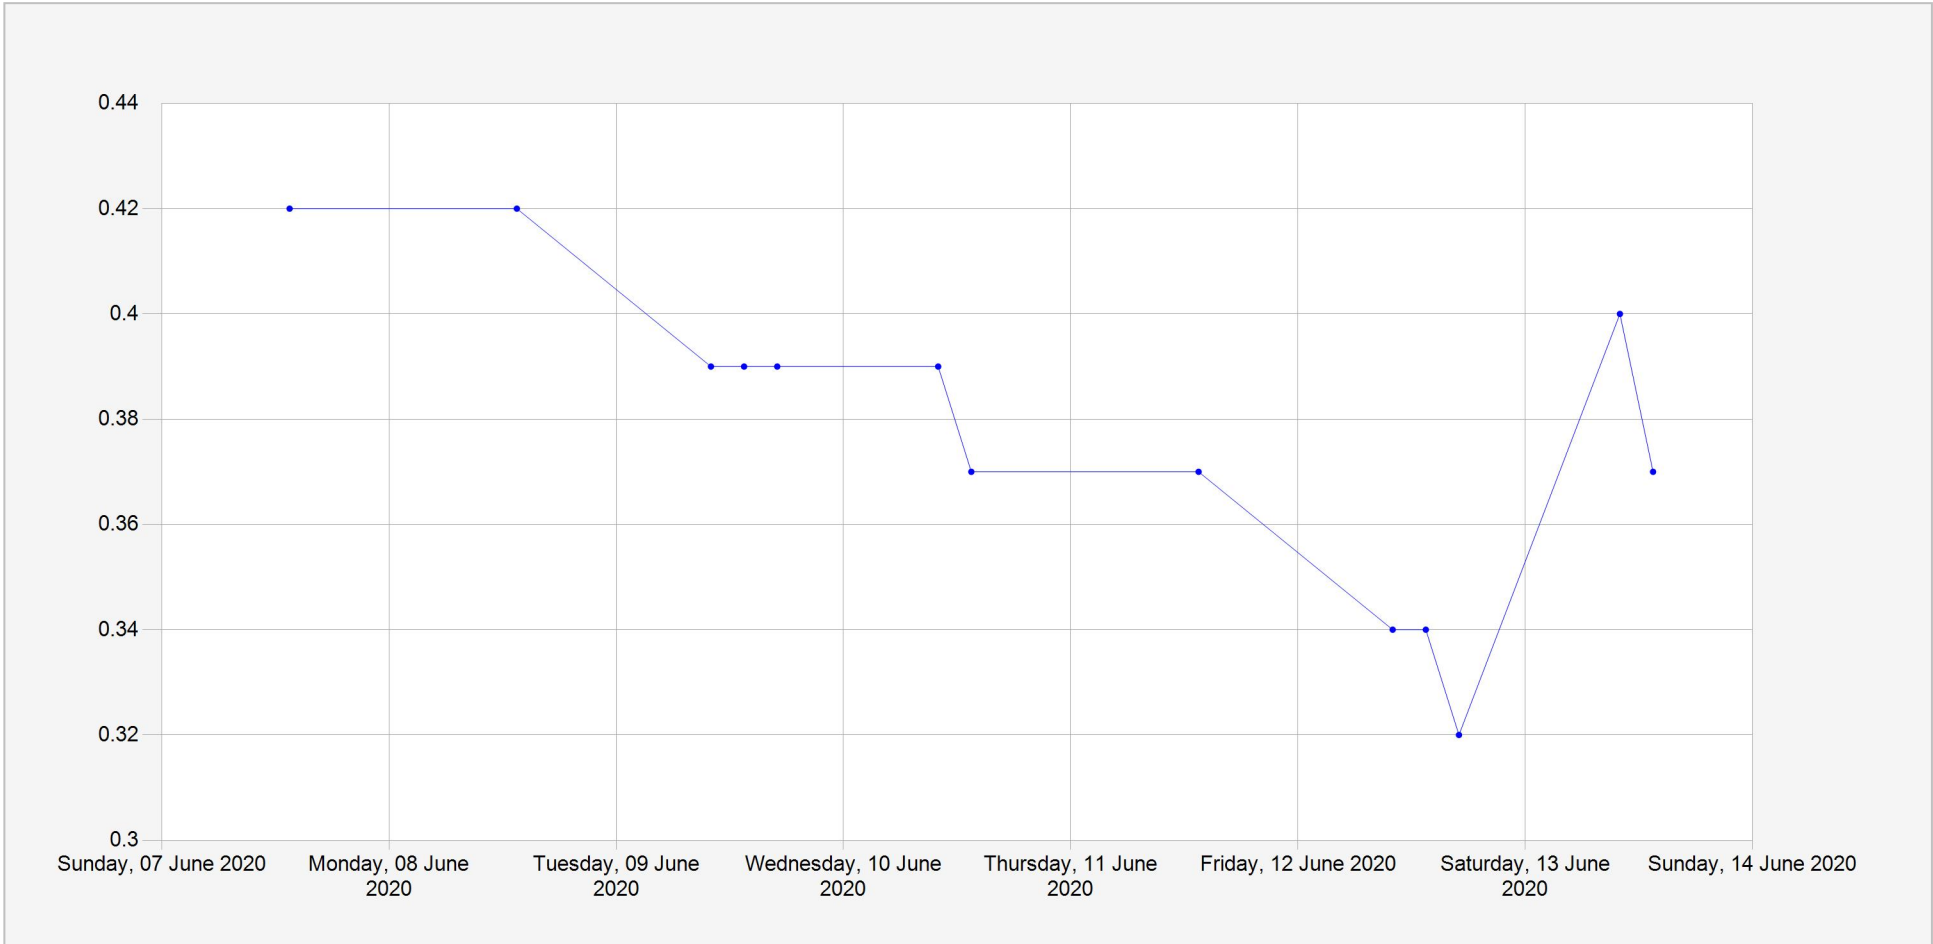

Muvumba Kabuga Daily Water Level

Units: m
Identifier: Stage.Telemetry@SW7
Location: Kabuga

Week of: 2020-June-7

Date Processed: June 15, 2020 08:53

Page 1 of 1

DISCLAIMER :

The data made available through this portal is provided by RWFA to help the sustainable development of water resources and increase our water knowledge base. We ask that resulting research and studies be published and shared with RWFA. Additionally the data is provided 'as is' and RWFA takes no responsibility for any loss or damage suffered as a result of using this data. By downloading this data you are explicitly agreeing to these conditions.