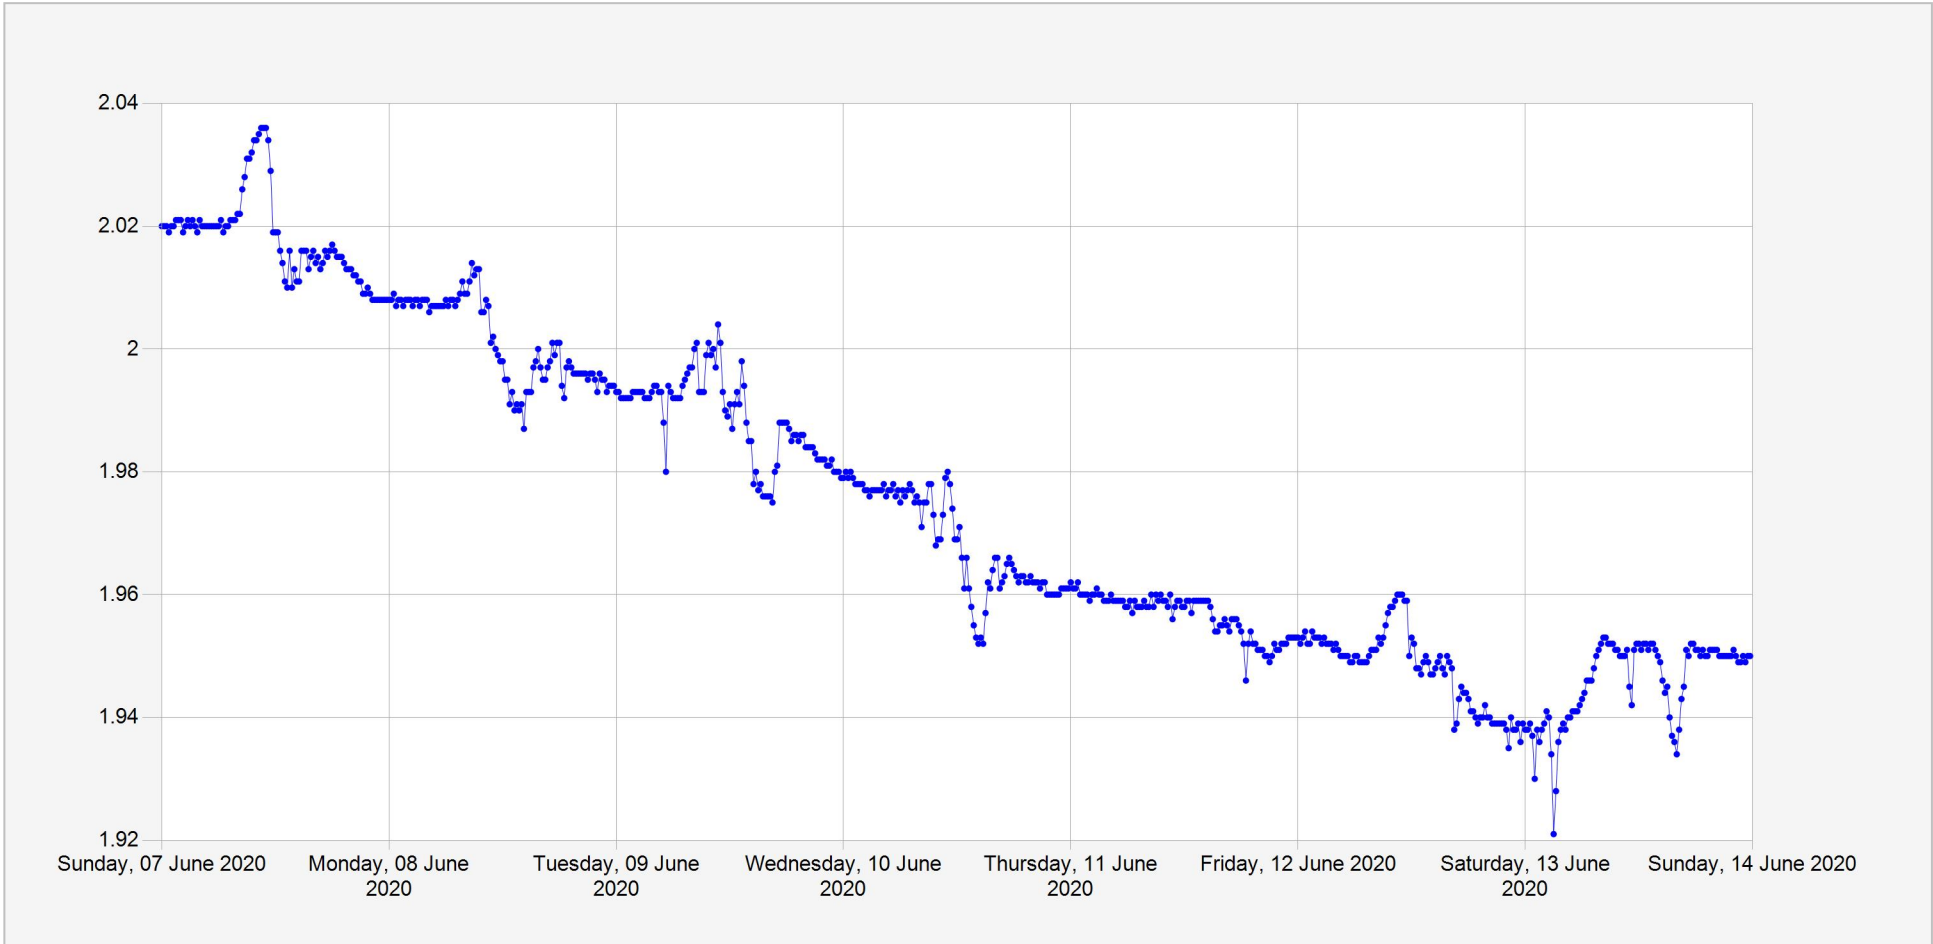

Akagera Mfunu Daily Water Level

Units: m
Identifier: Stage.Telemetry@255501
Location: Mfunu

Week of: 2020-June-7

Date Processed: June 15, 2020 08:56

Page 1 of 1

DISCLAIMER :
The data made available through this portal is provided by RWFA to help the sustainable development of water resources and increase our water knowledge base. We ask that resulting research and studies be published and shared with RWFA. Additionally the data is provided 'as is' and RWFA takes no responsibility for any loss or damage suffered as a result of using this data. By downloading this data you are explicitly agreeing to these conditions.