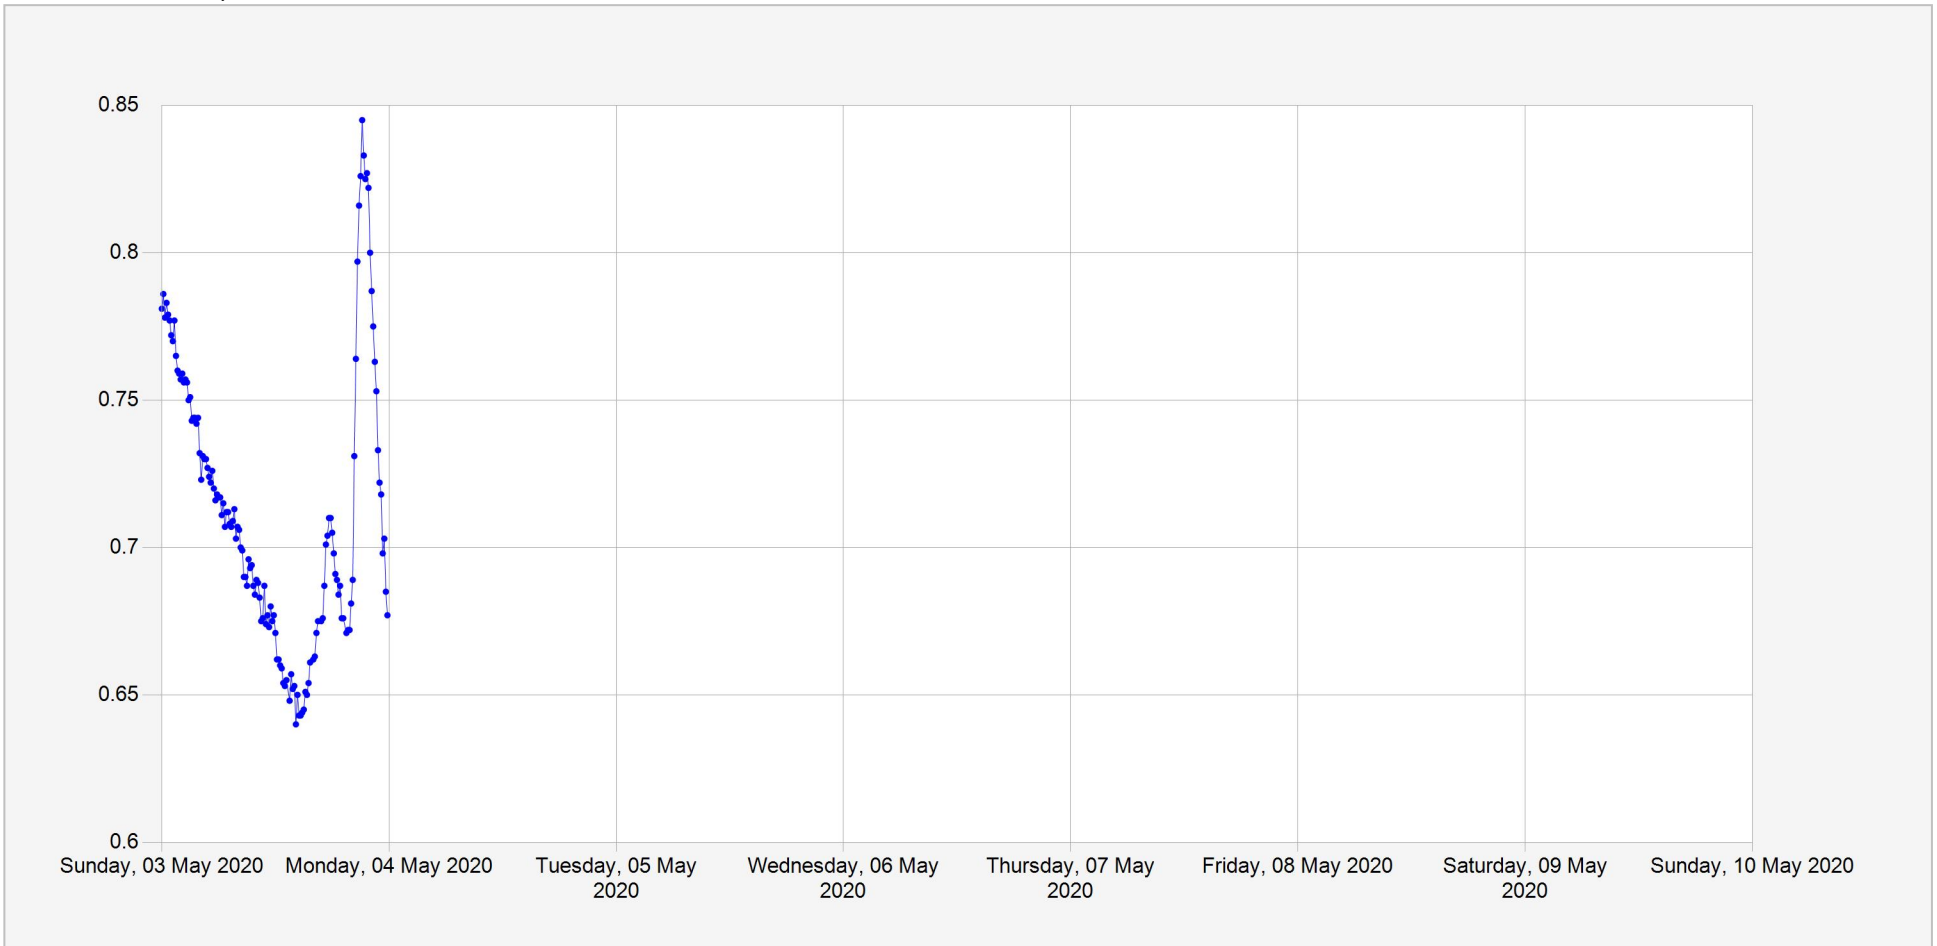

Pfunda Daily Water Level

**Units:** m  
**Identifier:** Stage.Telemetry@SW13  
**Location:** Pfunda

Week of: 2020-April-26

Date Processed: May 4, 2020 12:16

Page 1 of 2

DISCLAIMER :

The data made available through this portal is provided by RWFA to help the sustainable development of water resources and increase our water knowledge base. We ask that resulting research and studies be published and shared with RWFA. Additionally the data is provided 'as is' and RWFA takes no responsibility for any loss or damage suffered as a result of using this data. By downloading this data you are explicitly agreeing to these conditions.

Pfunda Daily Water Level

**Units:** m  
**Identifier:** Stage.Telemetry@SW13  
**Location:** Pfunda

Week of: 2020-May-3

Date Processed: May 4, 2020 12:16

Page 2 of 2

DISCLAIMER :

The data made available through this portal is provided by RWFA to help the sustainable development of water resources and increase our water knowledge base. We ask that resulting research and studies be published and shared with RWFA. Additionally the data is provided 'as is' and RWFA takes no responsibility for any loss or damage suffered as a result of using this data. By downloading this data you are explicitly agreeing to these conditions.