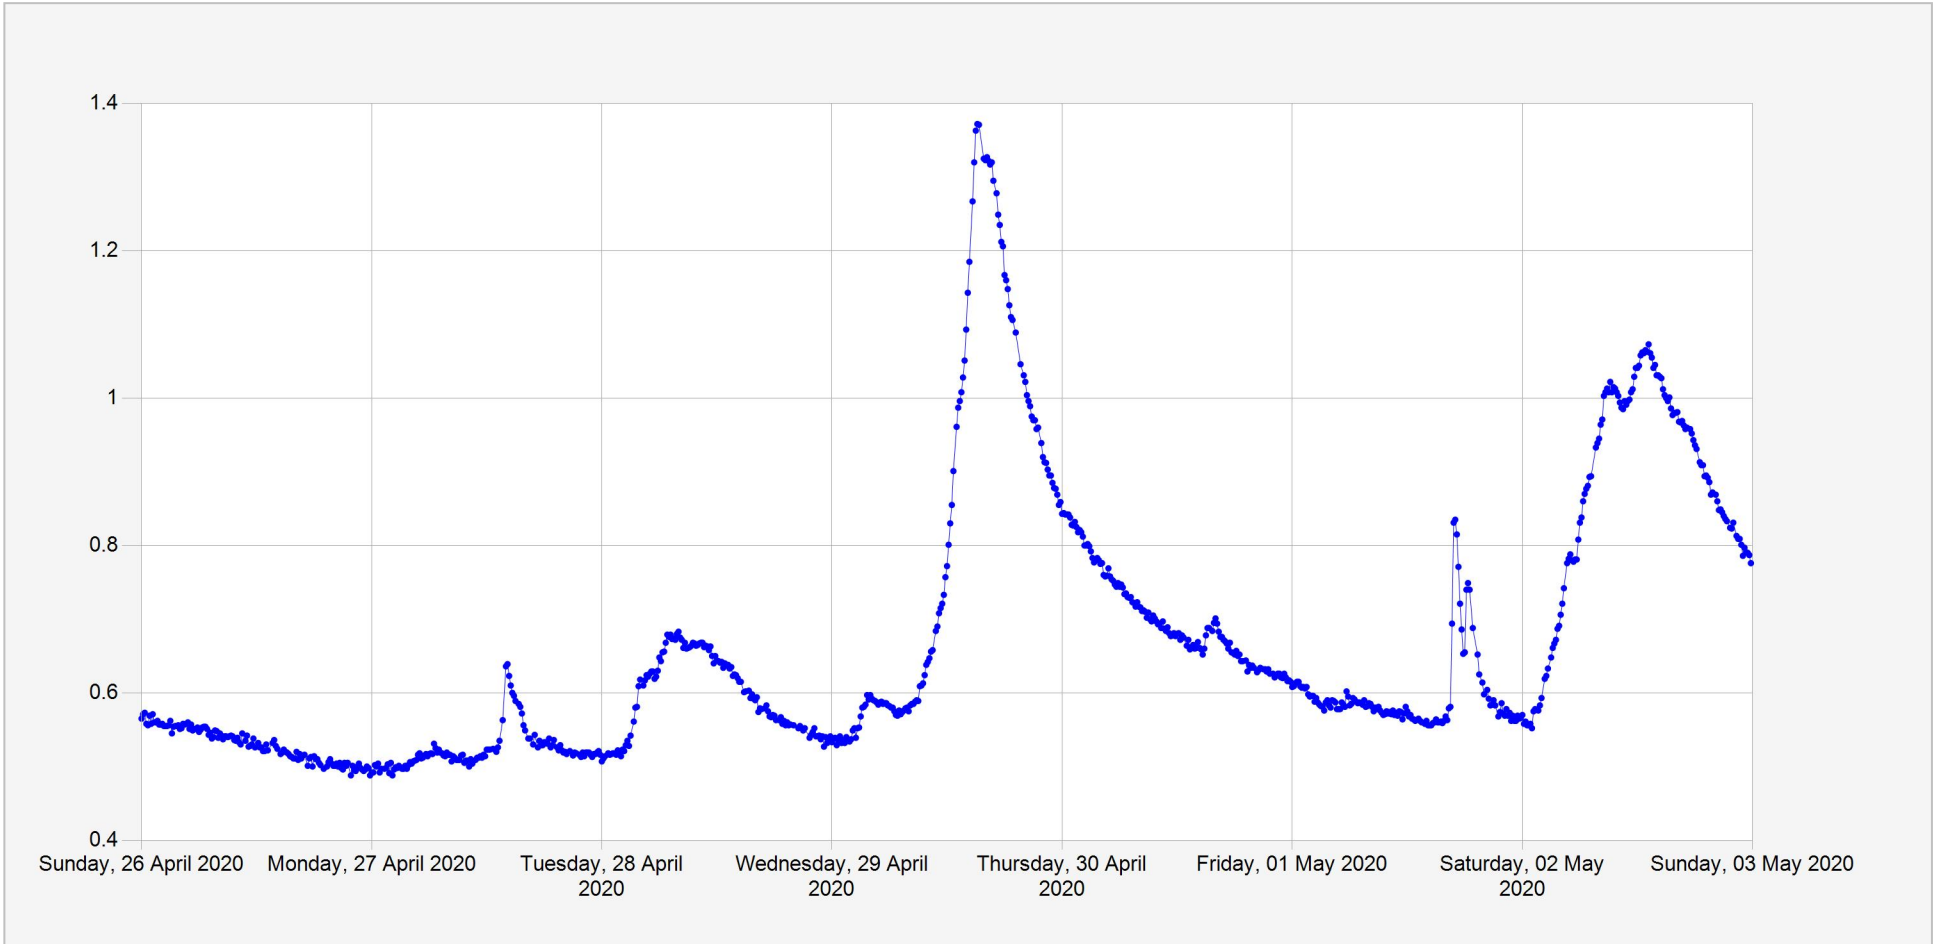

Pfunda Daily Water Level

**Units:** m  
**Identifier:** Stage.Telemetry@SW13  
**Location:** Pfunda

Week of: 2020-April-26

Date Processed: May 4, 2020 12:16

Page 1 of 2

DISCLAIMER :

The data made available through this portal is provided by RWFA to help the sustainable development of water resources and increase our water knowledge base. We ask that resulting research and studies be published and shared with RWFA. Additionally the data is provided 'as is' and RWFA takes no responsibility for any loss or damage suffered as a result of using this data. By downloading this data you are explicitly agreeing to these conditions.

Pfunda Daily Water Level

**Units:** m  
**Identifier:** Stage.Telemetry@SW13  
**Location:** Pfunda

Week of: 2020-May-3

Date Processed: May 4, 2020 12:16

Page 2 of 2

DISCLAIMER :

The data made available through this portal is provided by RWFA to help the sustainable development of water resources and increase our water knowledge base. We ask that resulting research and studies be published and shared with RWFA. Additionally the data is provided 'as is' and RWFA takes no responsibility for any loss or damage suffered as a result of using this data. By downloading this data you are explicitly agreeing to these conditions.