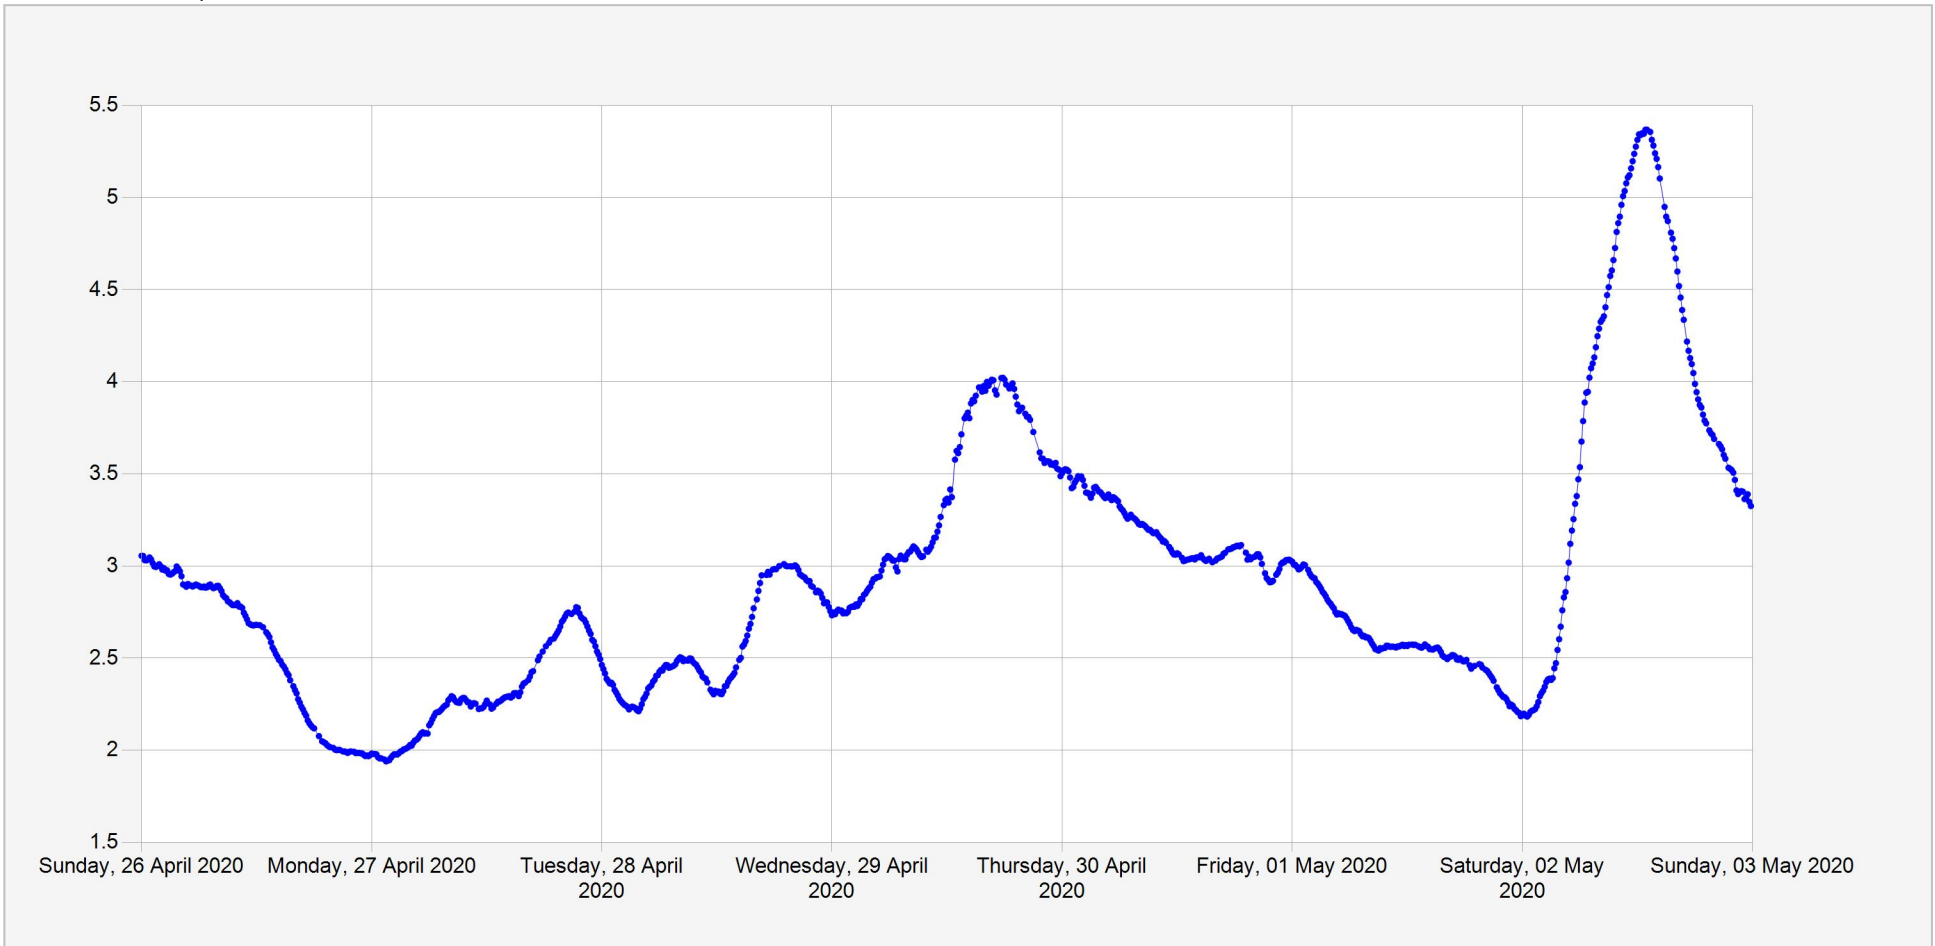

Ngaru_Nyabarongo Daily Water Level

Units: m
Identifier: Stage.Telemetry@70008
Location: Ngaru(Nyabarongo)

Week of: 2020-April-26

Date Processed: May 4, 2020 12:10

Page 1 of 2

DISCLAIMER :

The data made available through this portal is provided by RWFA to help the sustainable development of water resources and increase our water knowledge base. We ask that resulting research and studies be published and shared with RWFA. Additionally the data is provided 'as is' and RWFA takes no responsibility for any loss or damage suffered as a result of using this data. By downloading this data you are explicitly agreeing to these conditions.

Ngaru_Nyabarongo Daily Water Level

Units: m
Identifier: Stage.Telemetry@70008
Location: Ngaru(Nyabarongo)

Week of: 2020-May-3

Date Processed: May 4, 2020 12:10

DISCLAIMER :
The data made available through this portal is provided by RWFA to help the sustainable development of water resources and increase our water knowledge base. We ask that resulting research and studies be published and shared with RWFA. Additionally the data is provided 'as is' and RWFA takes no responsibility for any loss or damage suffered as a result of using this data. By downloading this data you are explicitly agreeing to these conditions.