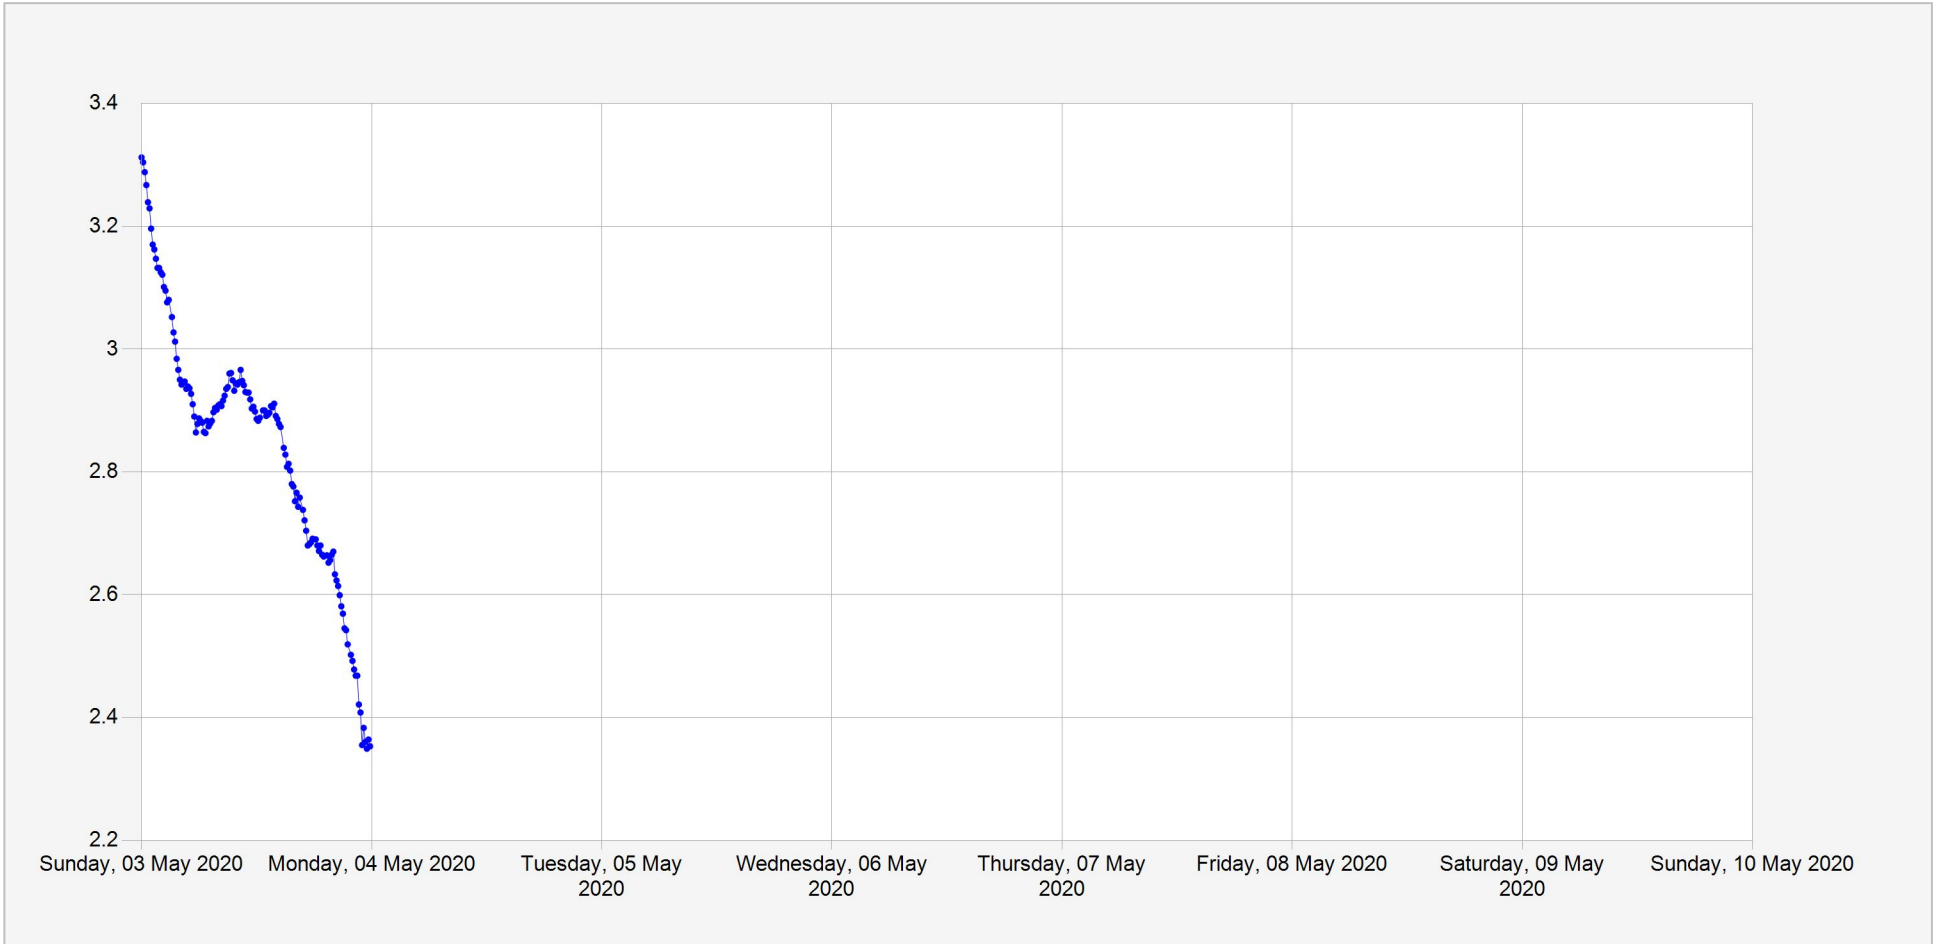

Ngaru_Nyabarongo Daily Water Level

Units: m
Identifier: Stage.Telemetry@70008
Location: Ngaru(Nyabarongo)

Week of: 2020-April-26

Date Processed: May 4, 2020 12:10

Page 1 of 2

DISCLAIMER :

The data made available through this portal is provided by RWFA to help the sustainable development of water resources and increase our water knowledge base. We ask that resulting research and studies be published and shared with RWFA. Additionally the data is provided 'as is' and RWFA takes no responsibility for any loss or damage suffered as a result of using this data. By downloading this data you are explicitly agreeing to these conditions.

Ngaru_Nyabarongo Daily Water Level

Units: m
Identifier: Stage.Telemetry@70008
Location: Ngaru(Nyabarongo)

Week of: 2020-May-3

Date Processed: May 4, 2020 12:10

DISCLAIMER :
The data made available through this portal is provided by RWFA to help the sustainable development of water resources and increase our water knowledge base. We ask that resulting research and studies be published and shared with RWFA. Additionally the data is provided 'as is' and RWFA takes no responsibility for any loss or damage suffered as a result of using this data. By downloading this data you are explicitly agreeing to these conditions.