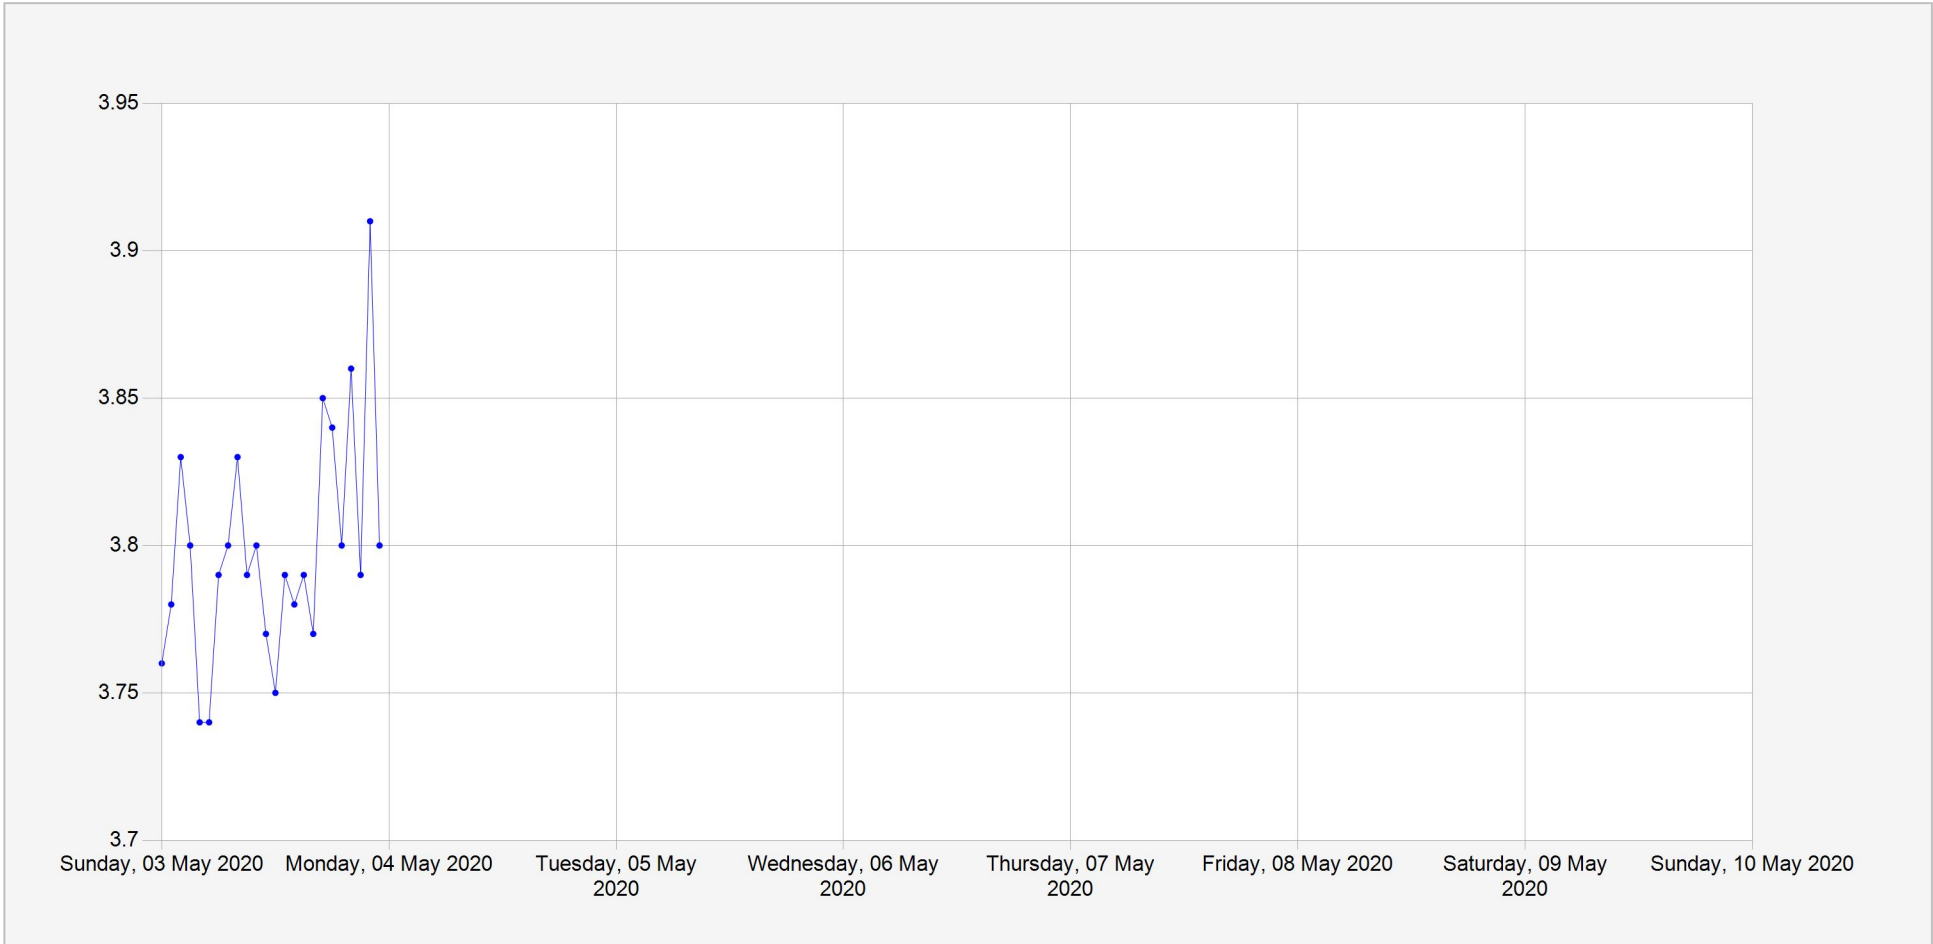

Mukungwa Daily Water Level

Units: m
Identifier: Stage.Telemetry1@70012
Location: Ngaru(Mukungwa)

Week of: 2020-April-26

Date Processed: May 4, 2020 12:08

DISCLAIMER :
The data made available through this portal is provided by RWFA to help the sustainable development of water resources and increase our water knowledge base. We ask that resulting research and studies be published and shared with RWFA. Additionally the data is provided 'as is' and RWFA takes no responsibility for any loss or damage suffered as a result of using this data. By downloading this data you are explicitly agreeing to these conditions.

Mukungwa Daily Water Level

Units: m
Identifier: Stage.Telemetry1@70012
Location: Ngaru(Mukungwa)

Week of: 2020-May-3

Date Processed: May 4, 2020 12:08

Page 2 of 2

DISCLAIMER :
The data made available through this portal is provided by RWFA to help the sustainable development of water resources and increase our water knowledge base. We ask that resulting research and studies be published and shared with RWFA. Additionally the data is provided 'as is' and RWFA takes no responsibility for any loss or damage suffered as a result of using this data. By downloading this data you are explicitly agreeing to these conditions.