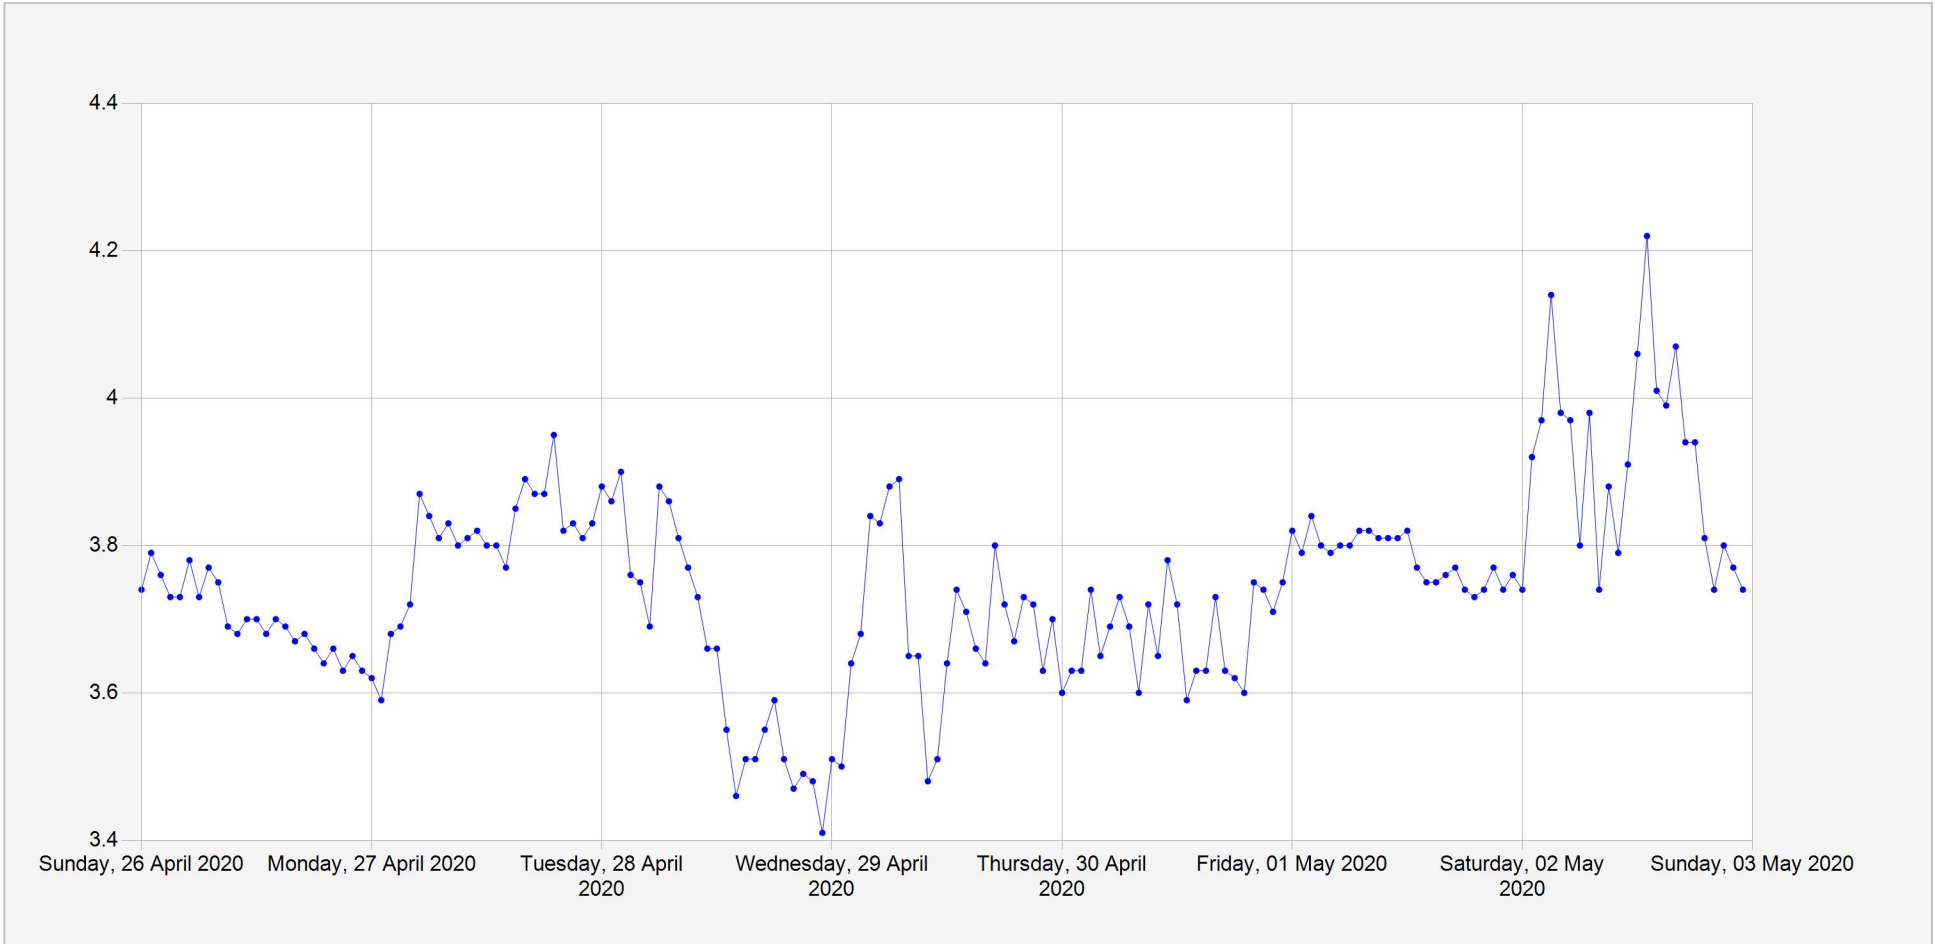

Mukungwa Daily Water Level

Units: m
Identifier: Stage.Telemetry1@70012
Location: Ngaru(Mukungwa)

Week of: 2020-April-26

Date Processed: May 4, 2020 12:08

DISCLAIMER :
The data made available through this portal is provided by RWFA to help the sustainable development of water resources and increase our water knowledge base. We ask that resulting research and studies be published and shared with RWFA. Additionally the data is provided 'as is' and RWFA takes no responsibility for any loss or damage suffered as a result of using this data. By downloading this data you are explicitly agreeing to these conditions.

Mukungwa Daily Water Level

Units: m
Identifier: Stage.Telemetry1@70012
Location: Ngaru(Mukungwa)

Week of: 2020-May-3

Date Processed: May 4, 2020 12:08

Page 2 of 2

DISCLAIMER :
The data made available through this portal is provided by RWFA to help the sustainable development of water resources and increase our water knowledge base. We ask that resulting research and studies be published and shared with RWFA. Additionally the data is provided 'as is' and RWFA takes no responsibility for any loss or damage suffered as a result of using this data. By downloading this data you are explicitly agreeing to these conditions.