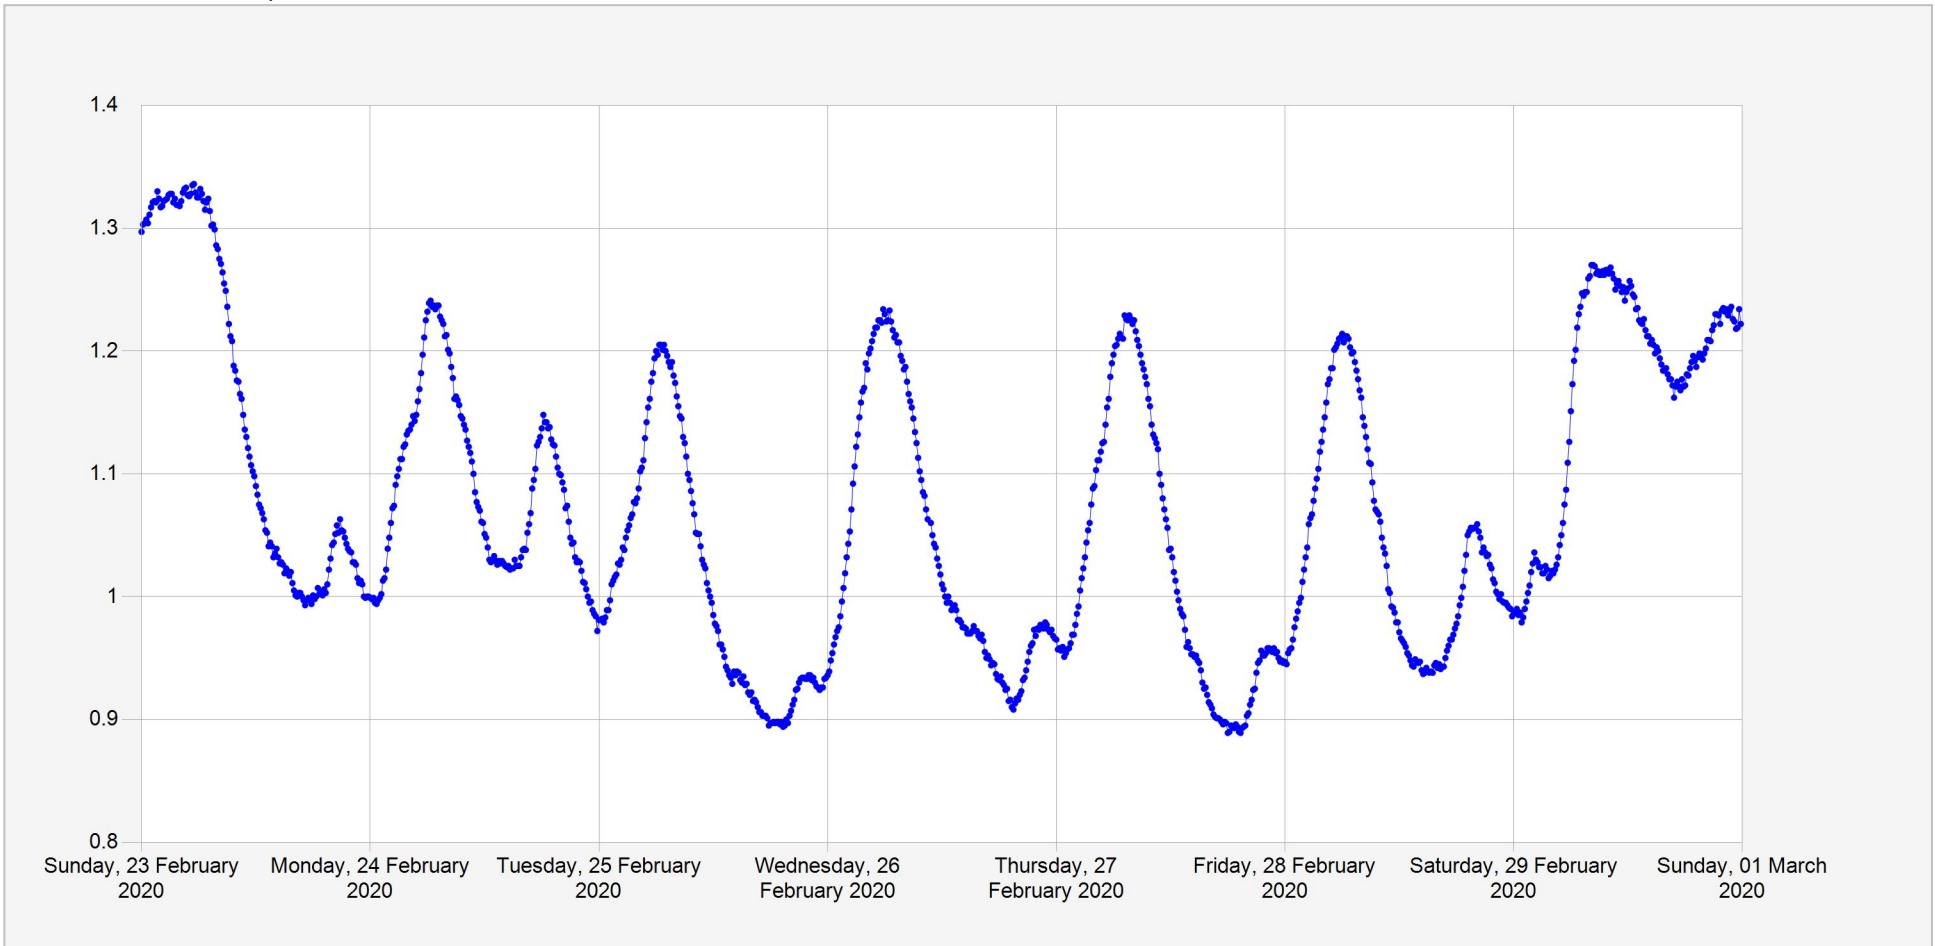

Ngaru_Nyabarongo Daily Water Level

Units: m
Identifier: Stage.Telemetry@70008
Location: Ngaru(Nyabarongo)

Week of: 2020-February-23

Date Processed: March 2, 2020 09:33

Page 1 of 1

DISCLAIMER :

The data made available through this portal is provided by RWFA to help the sustainable development of water resources and increase our water knowledge base. We ask that resulting research and studies be published and shared with RWFA. Additionally the data is provided 'as is' and RWFA takes no responsibility for any loss or damage suffered as a result of using this data. By downloading this data you are explicitly agreeing to these conditions.