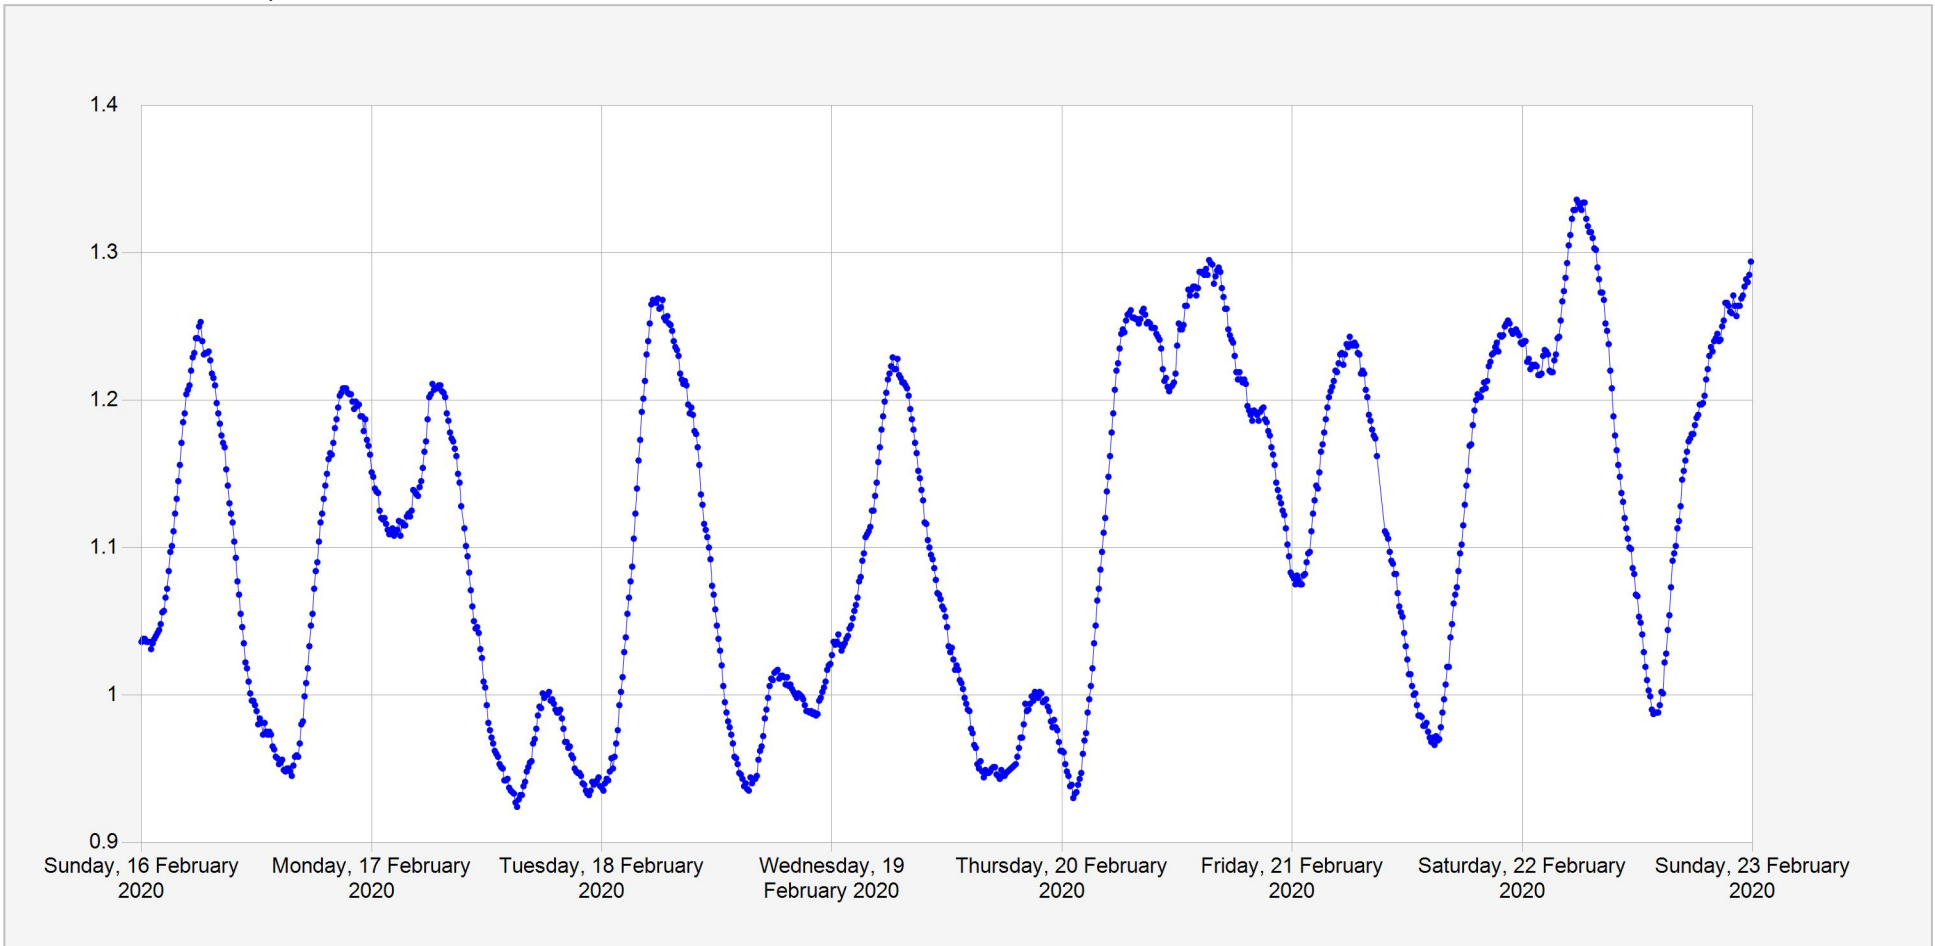

Nyabarongo Ngaru Daily Water Level

Units: m
Identifier: Stage.Telemetry@70008
Location: Ngaru(Nyabarongo)

Week of: 2020-February-16

Date Processed: February 24, 2020 10:20

Page 1 of 1

DISCLAIMER :

The data made available through this portal is provided by RWFA to help the sustainable development of water resources and increase our water knowledge base. We ask that resulting research and studies be published and shared with RWFA. Additionally the data is provided 'as is' and RWFA takes no responsibility for any loss or damage suffered as a result of using this data. By downloading this data you are explicitly agreeing to these conditions.