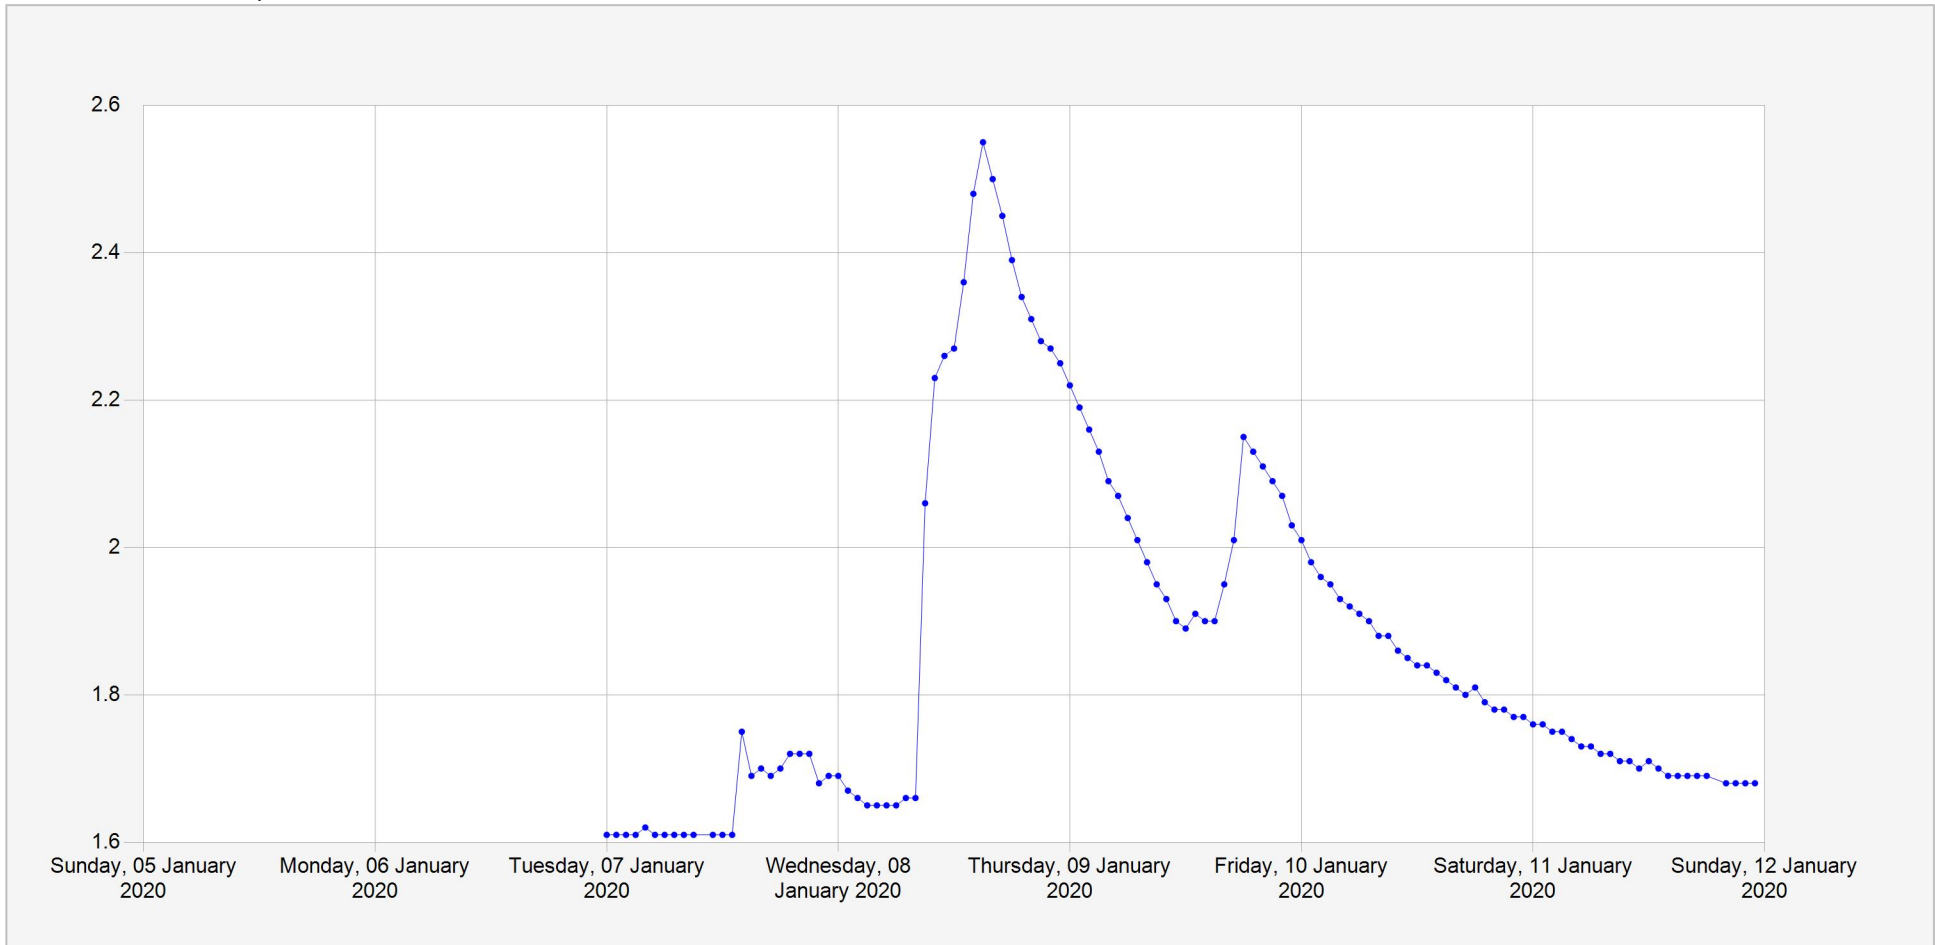

Nyabugogo Daily Water Level

Units: m
Identifier: Stage.Telemetry1@281001
Location: Nemba

Week of: 2020-January-5

Date Processed: January 13, 2020 16:25

Page 1 of 1

DISCLAIMER :
The data made available through this portal is provided by RWFA to help the sustainable development of water resources and increase our water knowledge base. We ask that resulting research and studies be published and shared with RWFA. Additionally the data is provided 'as is' and RWFA takes no responsibility for any loss or damage suffered as a result of using this data. By downloading this data you are explicitly agreeing to these conditions.